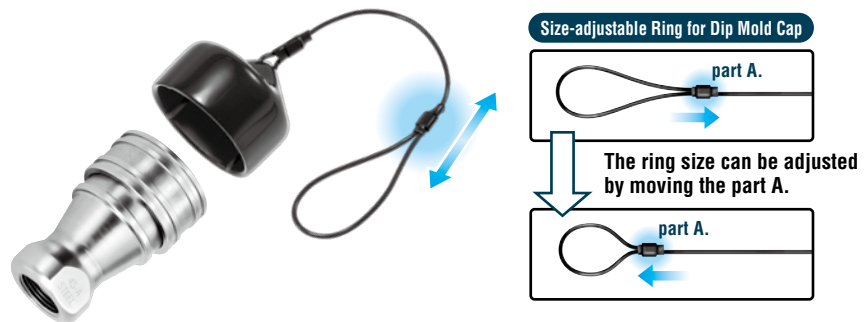

Dip Mold Cap

Dust caps for Hi Cupla, SP Cupla Type A, TSP Cupla, and Hydraulic Cupla

- PVC Dust Caps produced by dip molding are available for Hi Cuplas, SP Cuplas Type A, TSP Cuplas, and Hydraulic Cuplas. Dust Caps prevent dust from getting inside the fluid line and protects the sealability and life of the O-ring.

	Part number	Cap for Hi Cupla	Sales unit
Socket	CA96462	For 20 type	1
		For 30 type	1
		For 40 type	1
Socket	CA96464	For 400 type	1
		For 600 type	1
		For 800 type	1
Plug	CA96453	For 20 type	1
		For 30 type	1
		For 40 type	1
Plug	CA96455	For 400 type	1
		For 600 type	1
		For 800 type	1

	Part number	Cap for 700R Cupla	Sales unit
Socket	CB00614	For 700R-3S	1
Socket	CA82644	For 700R-4S	1
Plug	CA83164	For 700R-3P	1
	CA82643	For 700R-4P	1

	Part number	Cap for SP Cupla Type A	Sales unit	
Socket	CA96462	For 1S-A	1	
	CA96463	For 2S-A	1	
	CA96464	For 3S-A	1	
	CA96465	For 4S-A	1	
	CA96466	For 6S-A	1	
	CA96467	For 8S-A	1	
	CA96468	For 10S-A	1	
	CA96449	For 12S-A	1	
	CA96470	For 16S-A	1	
	Plug	CA96453	For 1P-A	1
CA96454		For 2P-A	1	
CA96455		For 3P-A	1	
CA96456		For 4P-A	1	
CA96457		For 6P-A	1	
CA96458		For 8P-A	1	
CA96459		For 10P-A	1	
CA96460		For 12P-A	1	
CA96461		For 16P-A	1	

	Part number	Cap for TSP Cupla	Sales unit	
Socket	CA96542	For 1TS	1	
	CA96462	For 2TS	1	
	CA96463	For 3TS	1	
	CA96464	For 4TS	1	
	CA96465	For 6TS	1	
	CA96479	For 8TS	1	
	CA96553	For 10TS	1	
	CA96555	For 12TS	1	
	CA96557	For 16TS	1	
	Plug	CA96541	For 1TP	1
CA96453		For 2TP	1	
CA96454		For 3TP	1	
CA96455		For 4TP	1	
CA96456		For 6TP	1	
CA96551		For 8TP	1	
CA96552		For 10TP	1	
CA96459		For 12TP	1	
CA96556		For 16TP	1