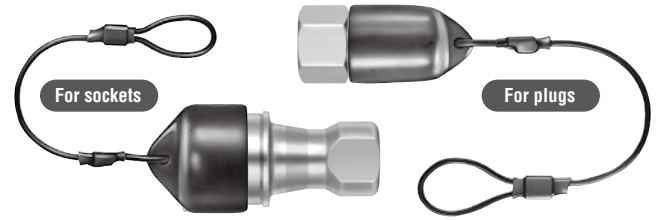

Dip Mold Cap

Dust caps for Hi Cupla, SP Cupla Type A, TSP Cupla, and Hydraulic Cupla

- PVC Dust Caps produced by dip molding are available for Hi Cuplas, SP Cuplas Type A, TSP Cuplas, and Hydraulic Cuplas. Dust Caps prevent dust from getting inside the fluid line and protects the sealability and life of the O-ring.

	Part number	Cap for Hi Cupla	Sales unit
Socket	CA96462	For 20 type	1
		For 30 type	1
		For 40 type	1
Socket	CA96464	For 400 type	1
		For 600 type	1
		For 800 type	1
Plug	CA96453	For 20 type	1
		For 30 type	1
		For 40 type	1
Plug	CA96455	For 400 type	1
		For 600 type	1
		For 800 type	1

	Part number	Cap for 700R Cupla	Sales unit
Socket	CB00614	For 700R-3S	1
Socket	CA82644	For 700R-4S	1
Plug	CA83164	For 700R-3P	1
	CA82643	For 700R-4P	1

	Part number	Cap for SP Cupla Type A	Sales unit
Socket	CA96462	For 1S-A	1
	CA96463	For 2S-A	1
	CA96464	For 3S-A	1
	CA96465	For 4S-A	1
	CA96466	For 6S-A	1
	CA96467	For 8S-A	1
	CA96468	For 10S-A	1
	CA96449	For 12S-A	1
	CA96470	For 16S-A	1
	Plug	CA96453	For 1P-A
CA96454		For 2P-A	1
CA96455		For 3P-A	1
CA96456		For 4P-A	1
CA96457		For 6P-A	1
CA96458		For 8P-A	1
CA96459		For 10P-A	1
CA96460		For 12P-A	1
CA96461		For 16P-A	1

Safety Cap

Metal caps for Hi Cupla Series, SP Cupla Type A, TSP Cupla and Hydraulic Cupla

(Semi-standard)

- Metal Cap equipped with dust-proof and leak prevention function.
- Caps with metal material corresponding to that of Cupla body are available.