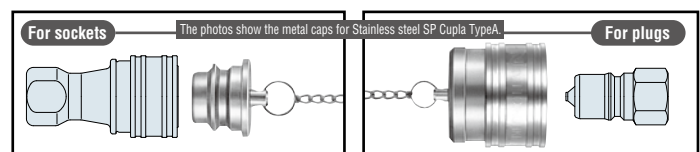

Safety Cap

Metal caps for Hi Cupla Series, SP Cupla Type A, TSP Cupla and Hydraulic Cupla

(Semi-standard)

- Metal Cap equipped with dust-proof and leak prevention function.
- Caps with metal material corresponding to that of Cupla body are available.