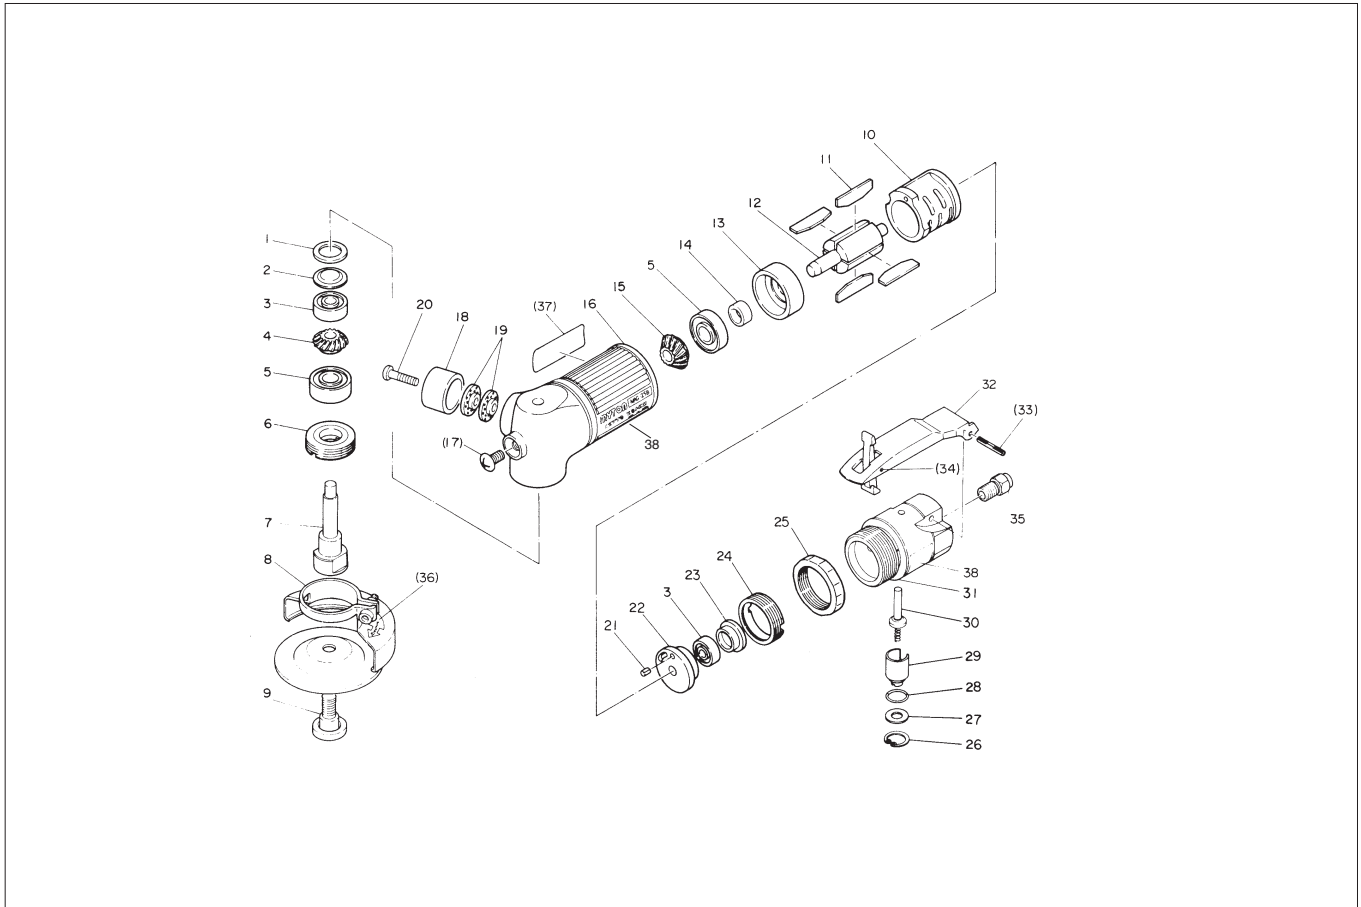

MYTON MAG-25B ASSEMBLY AND PARTS LIST

The part numbers with () are included in the Ass'y parts written above them.

No.	Part No.	Part Name	Q'ty	Price
1	TP10826	Packing	1	
2	TP10100	Bearing Cover	1	
3	TP03933	Ball Bearing R-1760 ZZ	2	
4	TP14225	Gear	1	
5	TP00468	Ball Bearing 608Z	2	
6	TA98808	Bearing Set Screw Ass'y	1 set	
7	TP17961	Spindle	1	
8	TA9A874	Wheel Guard Ass'y	1 set	
36	(TQ02362)	Warning Label for Wheel Guard	1	
9	TP17962	Disk Lock	1	
10	TP14222	Cylinder	1	
11	TA9A295	Blades (4 pcs/set)	1 set	
12	TP14224	Rotor	1	
13	TP14931	End Plate B	1	
14	TP06322	Spacer 8 X 11 X 3	1	
15	TP14221	Pinion	1	
16	TB01216	Housing Sub Ass'y	1 set	
37	(TQ02207)	Label CE-Mark	1	
17	(TP06715)	+ Screw 5 X 8	1	
18	TP14227	Exhaust Cover	1	
19	TP14228	Exhaust Plate	2	
20	TP15164	+ Screw 4 X 6	1	
21	TP00496	Spring Pin 2.5 X 6	1	
22	TP10109	End Plate A	1	
23	TP10110	Cap	1	

No.	Part No.	Part Name	Q'ty	Price
24	TP10098	Lock Nut	1	
25	TP03468	Lock Ring	1	
26	TP03695	Retaining Ring	1	
27	TP06326	Spacer 6 X 12 X 1.2	1	
28	TP11997	O-Ring KS-7	1	
29	TP06325	Adjust Valve	1	
30	TA93070	Valve Stem Ass'y	1 set	
31	TP10118	Valve Body	1	
38	(TQ02380)	Warning Label – MAG-25B	1	
32	TB01152	Lever Ass'y	1 set	
33	(TP00460)	Spring Pin 3 X 22	1	
34	(TP05498)	Spring Pin 2 X 16	1	
38	TQ02351	Grip Tube	1	

ACCESSORIES

	TB00155	Grinding Disc AC #80 X 58	1	
	TP04004	Hex. Wrench Key 5	1	
	TP00475	Spanner 14	1	
35	TP02236	Reducer PT1/4 X NPT1/4	1	
	TQ02364	Instruction Manual	1	