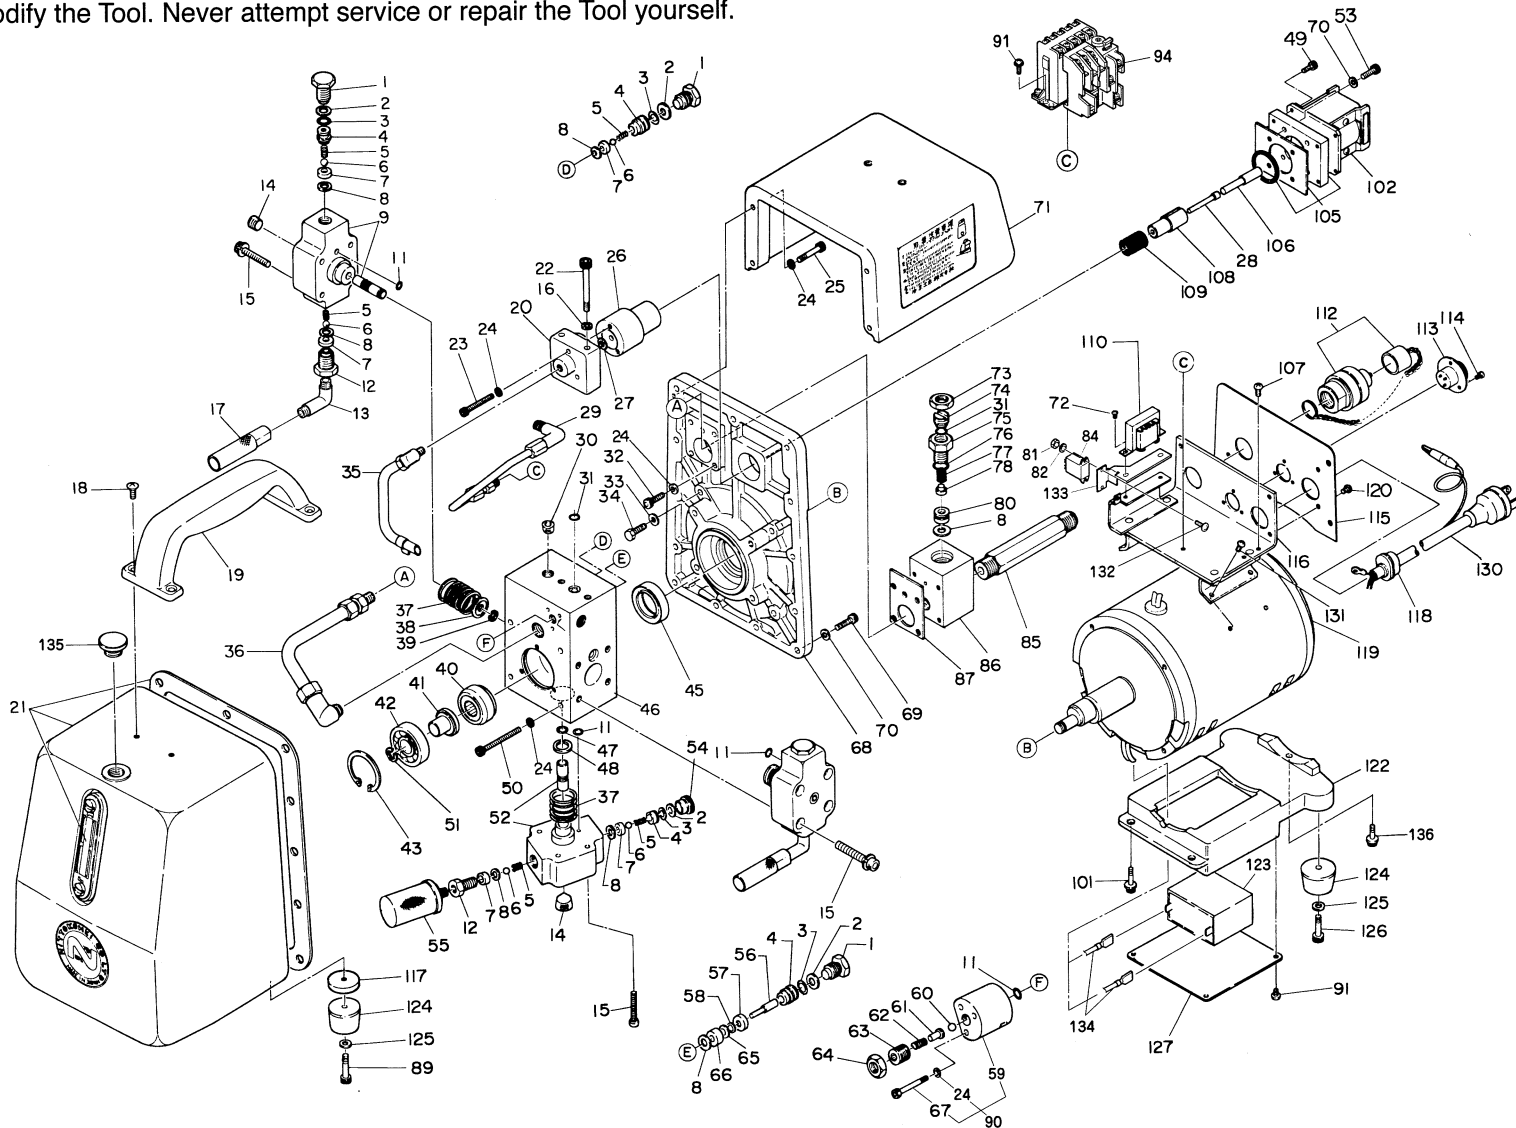

17 SC-05 PARTS LIST

The part numbers with () are included in the Ass'y parts written above them

No.	Part No.	Part Name	Q'ty
1	TP05874	Check Set Plug	4
2	TP05873	Back-up Ring P-10 T2	5
3	TP05872	O Ring P-10	5
4	TP05871	Delivery Valve	5
5	TP05870	Spring 0.3X5X7	7
6	CP00800	Ball 1/4	7
7	TP05869	Valve Seat	7
8	TP05868	Packing	9
9	TA9A586	Cylinder Piston Sub Ass'y	2sets
11	TP05878	O Ring P-8	3
12	TP05875	Suction Valve	3
13	TP05876	Elbow PT 1/8 X PF 1/4	2
14	TP05863	Hex. Socket Set Screw PT1/4	3
15	TQ03341	Hex. Socket Head Cap Screw 6X30	12
16	TP00629	Spring Washer M6	2
17	TP05877	Filter	2
18	CP20661	Pan Head Screw 6X16	4
19	TQ01323	Hand Grip	1
20	TP05879	Valve Body	1
21	TA97817	Oil Tank Ass'y	1set
22	TP05903	Hex. Socket Head Cap 6X60	2
23	TP05882	Hex. Socket Head Screw 5X35	3
24	TP00513	Spring Washer M5	11
25	TQ00873	Hex. Socket Head Screw 5X22	4
26	TP05881	Plunger Guide	1
27	TP05880	Miniature Y Packing MYA-3	1
28	TQ02883	Valve Spool	1
29	TA94198	Steel Pipe Ass'y	1set
30	TP06597	Hex. Socket Set Screw PT1/8	1
31	TP05949	O Ring P-7	3
32	TQ03333	Hex. Socket Head Cap Screw 5X25	4
33	TP05853	Seal Washer W5	4
34	TP13247	Hex. Head Bolt 5X22	4
35	TA92455	Copper Pipe Ass'y	1set
36	TA92456	Steel Pipe Ass'y	1set
37	TP05865	Piston Spring	3
38	TP05866	Spring Seat	2
39	TP05867	Retaining Ring E-64	2
40	TP09671	Yoke Type Track Roller	1
41	TP09672	Distance Collar	1
42	TP05928	Ball Bearing 6302	1
43	CP01086	Internal Retaining Ring	1
45	TP05856	Oil Seal S 25X38X8	1