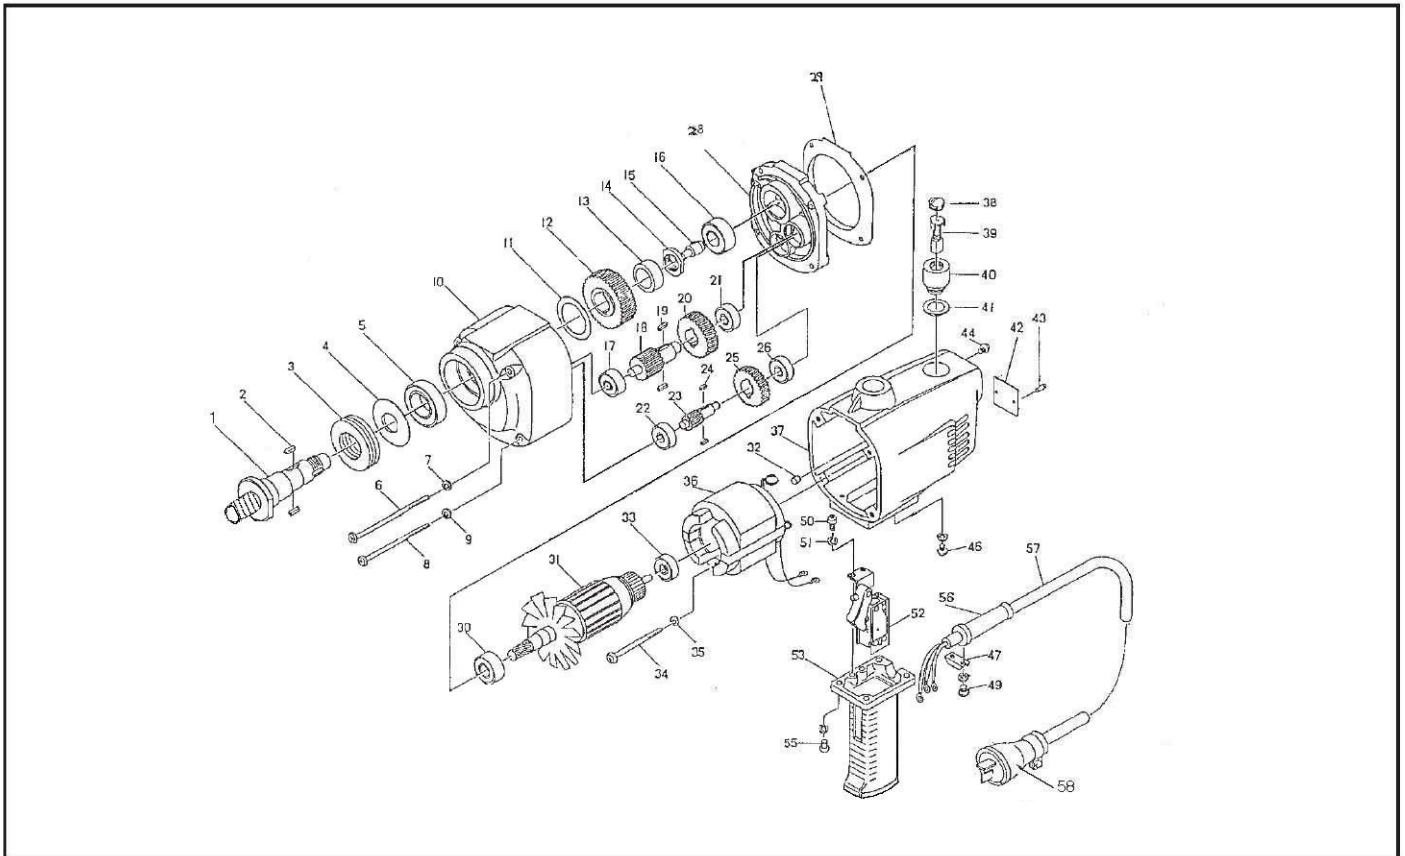

A-100 MOTOR ASSEMBLY AND PARTS LIST

The part numbers with () are included in the Ass'y parts written above them.

No.	Part No.	Part Name	Q'ty	Price
1	TQ00342	Spindle	1	
2		Parallel Key 5 X 5 X 20	1	
3		Thrust Bearing	1	
4		Plain Washer	1	
5		Ball Bearing	1	
6	TQ11066	Round Head Screw M6	2	
7		Spring Washer	4	
8	TQ11067	Round Head Screw M6	2	
9		Spring Washer	1	
10		Gear Case	2	
11		Plain Washer	1	
12	TQ01713	Gear C	1	
13		Collar	1	
14		Nut	1	
16		Ball Bearing 6204Z	1 set	
17		Ball Bearing	2	
18	TQ01714	Pinion B	1	
19		Parallel Key	1	
20	TQ03187	Spur Gear B	1	
21		Ball Bearing	1	
22		Ball Bearing	1	
23	TQ03186	Pinion A	1	
24		Parallel Key	1	
25	TQ00889	Spur Gear A	1	
26		Ball Bearing	1	
27		Rubber Plate	1	
28	TQ02783	Bearing Bracket	1	

No.	Part No.	Part Name	Q'ty	Price
29		Fan Guide	1	
30	TP01609	Ball Bearing 6202ZZ	1	
31	TB00953	Armature Ass'y (230 V)	1 set	
33	TP17438	Ball Bearing 6200Z	1	
34		Round Screw M5	1	
35		Spring Washer	4	
36	TB01817	Stator Ass'y (230 V)	1 set	
37		Stator Spider	1	
38	TQ01734	Brush Cap	1	
39	TA9A388	Carbon Brush Ass'y	1 set	
40		Brush Holder	1	
41		Insulation Washer	1	
42		Name Plate	1	
43		Screw	1	
46			1	
47		Cable Clamp	2	
49			1 set	
50			1	
52	TQ02691	Switch	1 set	
53	TQ03516	Switch Handle	1	
54			2	
55			1 set	
56			2	
57			1	
58				