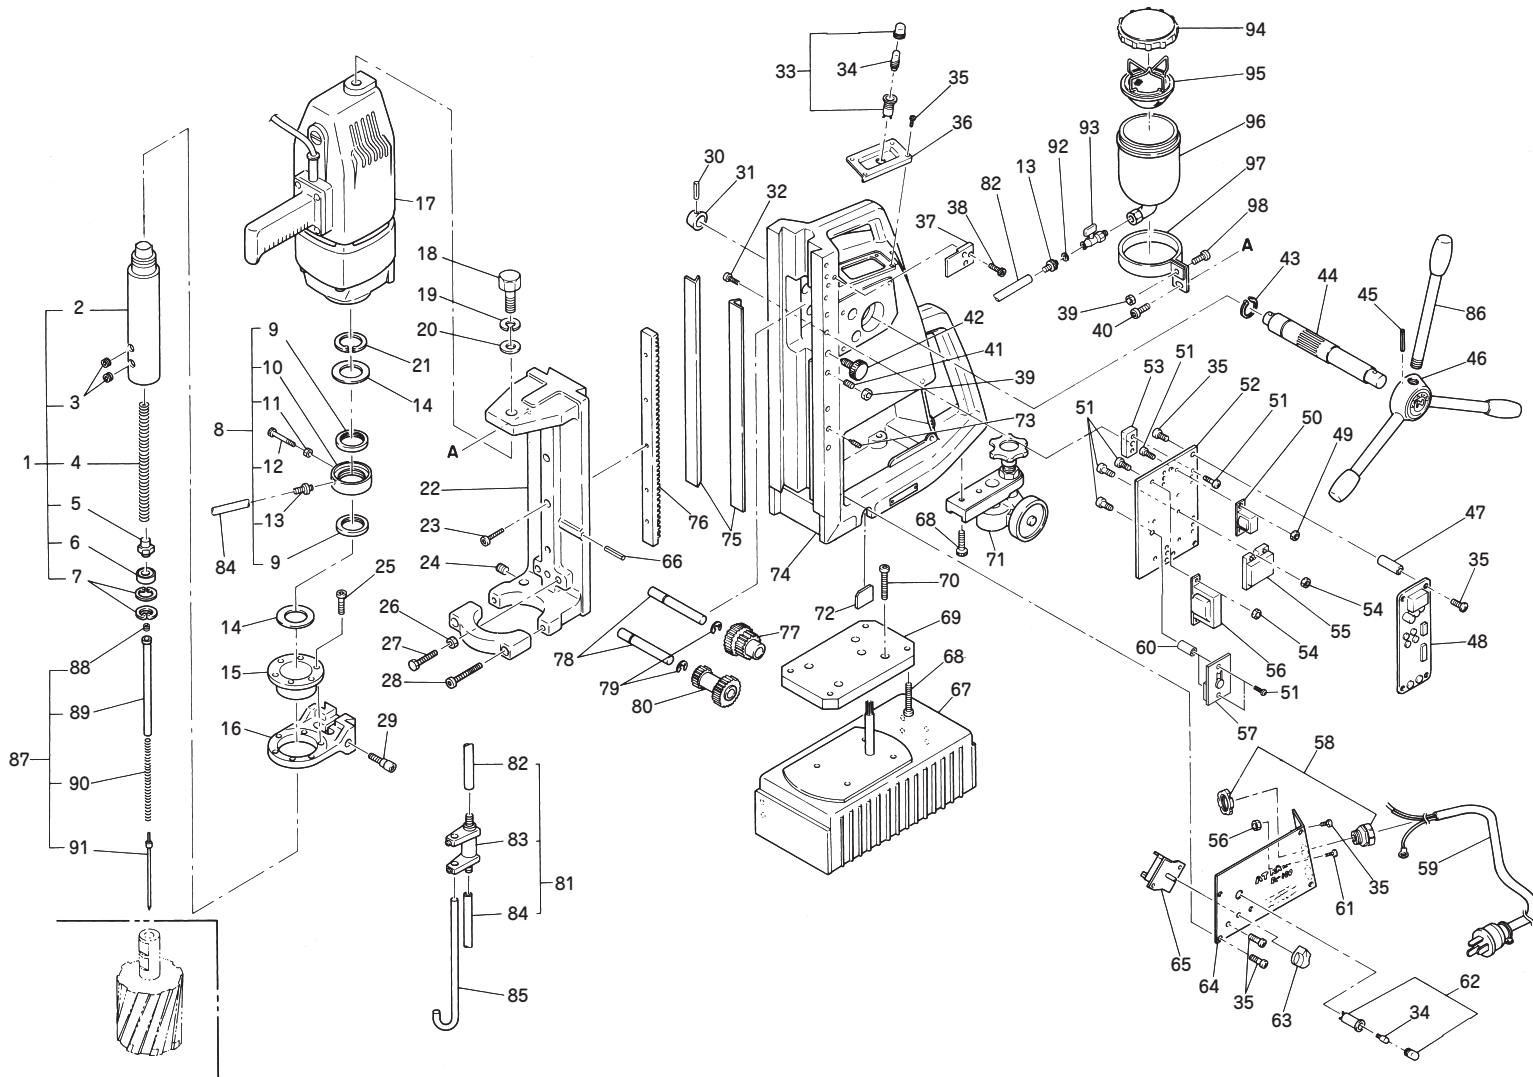

No.	Part No.	Part Name	Q'ty	Price
1	TA9A686	Arbor Body Ass'y	1set	
2	(TP17596)	Arbor Body	1	
3	(TP17597)	Hex.Socket Set Screw 16x9	2	
4	(TP16720)	Spring 1.6x11x177	1	
5	(TP16721)	Pilot Spacer	1	
6	(TP16722)	Spacer 16x31.8x12	1	
7	(TP07623)	Internal Retaining Ring C-32	2	
8	TA9A193	Oil Ring Ass'y	1set	
9	(TP14499)	Oil Seal GD38x48x4	2	
10	(TP14964)	Oil Ring	1	
11	(LP10496)	Hex.Nut M6	1	
12	(TP05469)	Hex.Socket Head Cap Screw 6x45	1	
13	(TP14500)	Hose Nipple	2	
14	TP12773	Washer 38.5x54x1	2	
15	TB00732	Bush	1	
16	TP16725	Bracket	1	
17	TB00564	Electric Drill Ass'y	1set	
-	(TA9A388)	Brush Ass'y	1set	
-	(TB00953)	Armature Ass'y	1set	
18	TP15637	Hex.Head Bolt 16x40	1	
19	TP15638	Spring Washer M16	1	
20	TP00802	Washer M16	1	
21	TP14969	External Retaining Ring ISTW-38	1	
22	TA9A527	Slide Board	1	
23	TP05882	Hex.Socket Head Cap Screw 5x35	5	
24	TP06141	Hex.Socket Set Screw 6x6	1	
25	TP02862	Hex.Socket Head Cap Screw 5x15	6	
26	TP08584	Hex.Nut M8	3	
27	TP04531	Hex.Head Bolt 8x30	2	
28	TP16284	Hex.Socket Head Cap Screw 8x45	2	
29	TP02260	Hex.Socket Head Cap Screw 8x35	1	
30	TP03261	Spring Pin 4x26	1	
31	TP02575	Cap	1	
32	TP02638	Pan Head Screw 4x12	4	
33	TB07290	Lamp Holder Ass'y	1set	
34	(TP00053)	Neon Lamp NE-51 E-10	2	
35	TP02618	Pan Head Screw 4x8	24	
36	TP16737	Lamp Holder Plate	1	
37	TP17636	Stopper Plate	1	
38	TP01644	Hex.Socket Head Cap Screw 6x12	3	

No.	Part No.	Part Name	Q'ty	Price
80	TP06525	Spur Gear A	1	
81	TA99688	Oil Dropper Ass'y	1set	
82	(TP15965)	Tube 4X7X190	1	
83	(TA9A390)	Oil Dropper Sub Ass'y	1set	
84	(TP15964)	Tube 4X7X150	1	
85	TP15156	Oil Ring Stopper	1	