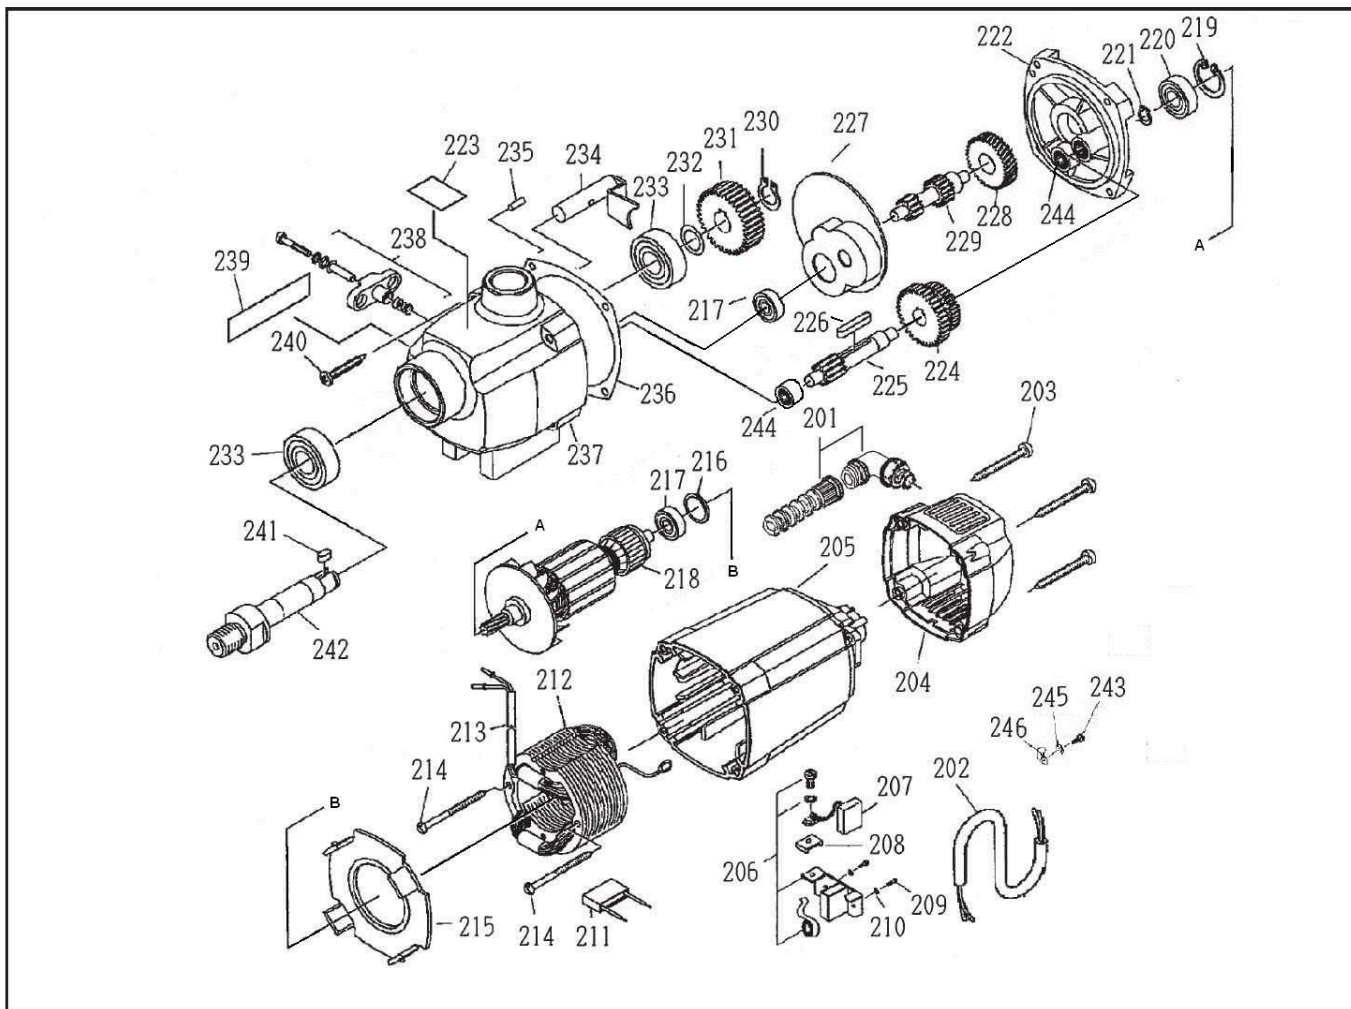

UOJ-5500 MOTOR ASSEMBLY AND PARTS LIST

The part numbers with () are included in the Ass'y parts written above them.

No.	Part No.	Part Name	Q'ty	Price
201	TQ06824	Cord Protector (Strain Relief)	1	
202	TQ06843	Connecting Cable (Motor Cord)	1	
203	TQ06819	Self Tapping Screw HC 4.8 X 38	4	
204	TQ11172	Motor Cap	1	
205	TQ06850	Motor Housing	1	
206	TB05193	Brush Holder Ass'y (No brushes)	2 sets	
207	TB05187	Carbon Brush Ass'y (2 pcs/set)	1 set	
208	TQ06838	Contact Washer	1	
209	TQ06828	Screw ZM 4 X 12	2	
210	TQ06820	Spring Washer B4	2	
211	TQ06851	Condenser	1	
212	TB07200	Stator Ass'y (115V)	1	
	TB07201	Stator Ass'y (230V)	1	
213	TQ06852	Insulated Tubing	1	
214	TQ06849	Self Tapping Screw HC4.8 X 60	2	
215	TQ06848	Air Guiding Ring (Fan Shroud)	1	
216	TQ06839	O Ring 22 X 2.5	1	
217	TP00468	Ball Bearing 608ZZ	2	
218	TB07202	Armature Ass'y (115V)	1 set	
	TB07203	Armature Ass'y (230V)	1 set	
219	TP01036	Retaining Ring C-28	1	
220	TP00498	Ball Bearing 6001ZZ	1	

No.	Part No.	Part Name	Q'ty	Price
221	TP06390	Retaining Ring C-11	1	
222	TB05479	Bearing Bracket Ass'y	1 set	
(244)	TQ00754	Needle Bearing HK0810	2	
223	TQ10648	Caution - Change Label	1	
224	TQ07076	Gear Block 34/40Z	1	
225	TQ07075	Pinion Shaft 13Z	1	
226	TQ07077	Key A5 X 5 X 28	1	
227	TQ06825	Grease Chamber	1	
228	TQ07069	Intermediate Gear 34Z	1	
229	TQ07070	Pinion Shaft 11/17Z	1	
230	CP04989	External Retaining Ring C15	1	
231	TQ07073	Spindle Gear 45Z	1	
232	TQ07074	Fitting Washer 15 X 22 X 0.2	1	
233	TQ06830	Ball Bearing 6203LLU	2	
234	TB05399	Coupling Bolt Ass'y	1 set	
235	TQ06642	Notched Pin 4 X 12	1	
236	TQ06844	Gear Case Seal	1	
237	TB05478	Gear Case Ass'y	1 set	
(244)	TQ00754	Needle Bearing HK0810	1	
238	TB03598	Gear Changer Ass'y	1 set	
239	TQ10647	Change Knob Label	1	
240	TQ12925	Self Tapping Screw ST 5.0 X 50	4	
241	TQ07072	Key A5 X 5 X 12	1	
242	TQ07071	Spindle	1	
243	TQ06855	Self Tapping Screw HC2.9 X 9.5	1	
245	TQ06854	Disk 3.2	1	
246	TQ06853	Mounting Clip	1	