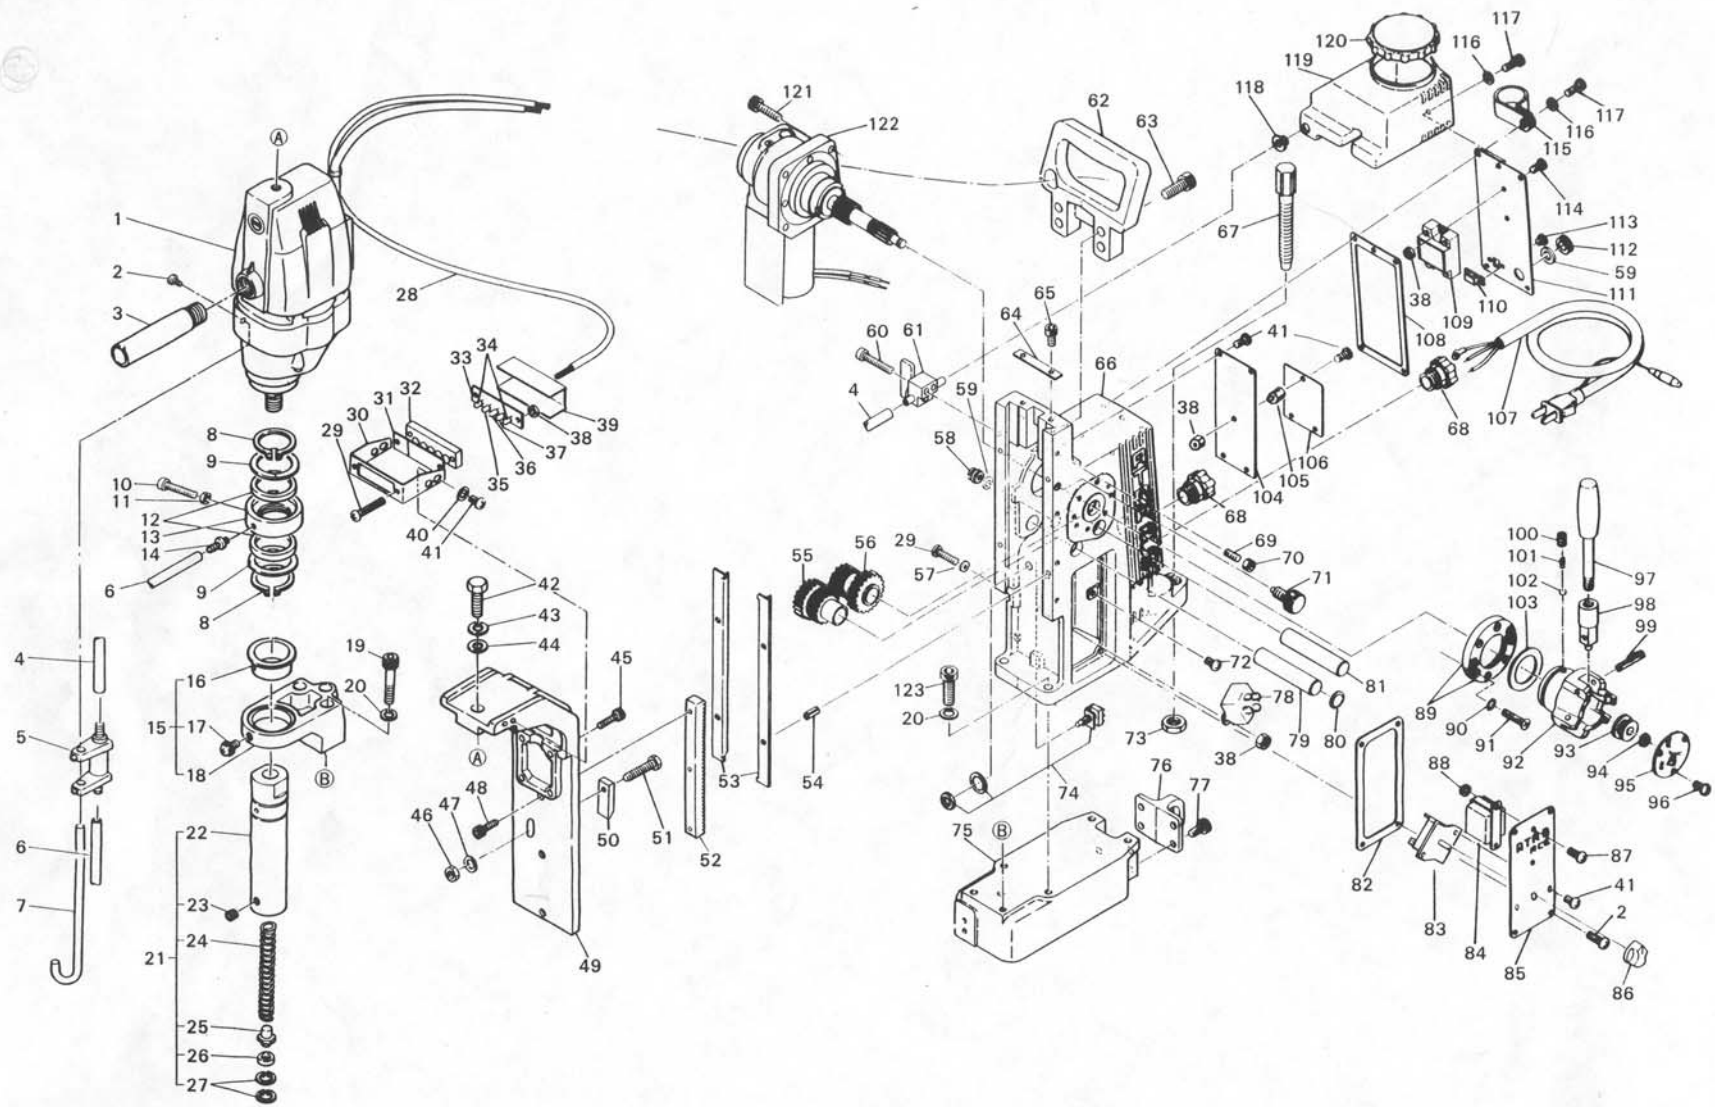

ATRA ACE A-35 ASSEMBLY AND PARTS LIST

The parts numbers with () are included in the Ass'y parts written above them.

No.	Part No.	Part Name	Q'ty	Price	No.	Part No.	Part Name	Q'ty	Price	No.	Part No.	Part Name	Q'ty	Price
1	TA99985	Electric Drill Ass'y (110-120V)	1 set		47	LP09810	Washer M5	1		93	TP06371	Clutch Ring	1	
	TB00333	Electric Drill Ass'y (220-240V)	1 set		48	TP02863	Hex. Bolt 5 X 20	3		94	TP12328	Retaining Ring STW-9	1	
2	TP02638	+ Screw 4 X 12	5		49	TQ00423	Slide Board	1		95	TP16393	Feed Operation Board	1	
3	TB00895	Side Handle Ass'y	1		50	TP14383	Pointer	1		96	TP08598	+ Screw 3 X 5	3	
4	TP15821	Tube 4 X 7 X 240	1		51	TP18348	Hex. Bolt 5 X 30	1		97	TP00118	Feed Handle	3	
5	TA9A390	Oil Dropper Sub Ass'y	1 set		52	TP12776	Rack	1		98	TP06369	Clutch Shifter	3	
6	TP17922	Tube 4 X 7 X 90	1		53	TP12777	Slide Plate	2		99	TP13813	Spring Pin 5 X 30	3	
7	TP15156	Oil Ring Stopper	1		54	TP01920	Spring Pin 3 X 8	4		100	TP06397	Hex. Screw 6 X 8	3	
8	TP14969	Retaining Ring ISTW-38	2		55	TP14388	Spur Gear 27 X 21 (Discontinued)	1		101	TP06396	Spring	3	
9	TP12773	Washer 38.5 X 54 X 1	2		56	TP14387	Spur Gear 31 X 20	1		102	CP01123	Ball 3/16	3	
10	TP05469	Hex. Bolt 6 X 45	1		57	TQ00258	Seal Washer W4	2		103	TP14411	Washer	1	
11	LP10496	Hex. Nut M6	1		58	TP14391	Cord Stopper SR-4L-4	1		104	TA9A802	Load Detecting Device (Discontinued)	1	
12	TP14499	Oil Seal GD38 X 48 X 4	2		59	TQ00257	Packing D	2		105	TQ00411	Metal Support P-511-16	3	
13	TB00496	Oil Ring Sub Ass'y	1		60	TP06398	Hex. Bolt 4 X 25	2		106	TA9A803	Load Detecting Device (Discontinued)	1	
14	TP14500	Hose Nipple	1		61	TA9A795	Valve Ass'y	1 set		107	TA9A757	Cabtyre Cable Ass'y	1 set	
15	TA98099	Bracket 35 Ass'y	1 set		62	TP17722	D Grip	1		108	TP17783	Packing B	1	
16	TP12772	Bushing	1		63	TP01460	Hex Bolt 8 X 20	4		109	TP14429	Solid State Relay SF20D1-H1	1	
17	TP11492	+ Screw 5 X 10	1		64	TP16038	Rack Stopper 50	1		110	TP14428	Switch MFS201N	1	
18	TP18614	Bracket 35 (Discontinued)	1		65	TP06342	Hex. Bolt 4 X 10	2		111	TP17809	Rear Plate	1	
19	TP14970	Hex. Socket Head Bolt 8 X 60	3		66	TP00342	Body Sub Ass'y	1 set		112	TP09092	Cord Stopper SR-5P-4	1	
20	TP05049	Washer M8	7		67	TP16039	Stabilizer Shaft	1		113	TP14505	+ Screw 2 X 5	2	
21	TA89712	Arbor Body 50 Ass'y	1 set		68	TP13889	Connector SC4-3	2		114	TA91575	+ Screw 4 X 8	2	
22	TP17335	Arbor Body 50	1		69	TP02937	Hex. Screw 5 X 20	4		115	TP18568	Cable Clamp 3329 (9/16)	1	
23	TP16723	Hex. Screw 12 X 9.5	1		70	TP02936	Hex. Nut M5	4		116	LP04076	Plain Washer M4	2	
24	TP15998	Spring 1.6 X 16.2 X 120	1		71	TP02931	Set Screw	1		117	LP30334	+ Screw 4 X 12	5	
25	TP15981	Pilot Spacer	1		72	LP08489	+ Screw 4 X 6	1		118	TP17802	Packing C	1	
26	TP15848	Spacer 9.5 X 18.85 X 5	1		73	TP07104	Hex. Nut M14	1		119	TP17721	Oil Tank	1	
27	TP13905	Retaining Ring RTW-19	2		74	TP17795	Limit Switch (Discontinued)	1		120	TP11916	Cap	1	
28	TA9A394	Cabtyre Cord Ass'y	1 set		75	TB00324	Square Magnet Ass'y (115V)	1 set		121	TP04197	Hex. Bolt 6 X 30	3	
29	TP08663	+ Screw 4 X 25	4			TB00335	Square Magnet Ass'y (2200-240V)	1 set		122	TA99991	Gear Box Ass'y (Discontinued)	1 set	
30	TP17786	Load Display Box A (Cancelled)	1		76	TP17985	Chain Guide	1		123	TP00045	Hex. Bolt 8 X 25	4	
31	TQ00425	Load Display Plate A (Cancelled)	1		77	TP01644	Hex. Socket Head Bolt 6 X 12	4						
32	TA98098	Load Display Rubber Ass'y	1 set		78	TQ01509	Silicon Rectifier	1						
33	TP17794	Printed Circuit Board C	1		79	TP14422	Gear Shaft 16 X 88	1						
34	TP17792	LED (Red)	2		80	TP14390	Retaining Ring CRTW-16	1						
35	TP17793	LED (Green) (Discontinued)	1		81	TP14389	Gear Shaft 16 X 82.5	1						
36	TP17920	LED (Yellow)	1		82	TP17782	Packing A	1						
37	TP17921	LED (Orange)	1		83	TP12780	Rotary Switch EC-12	1						
38	TP02639	Hex. Nut M4	7		84	TQ00427	Power Transformer	1						
39	TQ00424	Load Display Box B (Discontinued)	1		85	TP00428	Circuit Board	1						
40	TP00144	Plain Washer M4	4		86	TP12781	Control Knob	1						
41	TP02618	+ Screw 4 X 8	11		87	TP00056	+ Screw 3 X 6	2						
42	TP12782	Hex. Bolt 10 X 35	1		88	TP00067	Hex. Nut M3	2						
43	TP06226	Spring Washer M10	1		89	TP14400	Handle Boss Stopper	2						
44	TP07225	Plain Washer M10	1		90	TP05148	Spring Washer M4	8						
45	TP06637	Hex. Bolt 5 X 40	4		91	TP14401	Flat Head Screw 4 X 16	8						
46	LP11858	Hex. Nut M5	1		92	TP14399	Handle Boss	1						