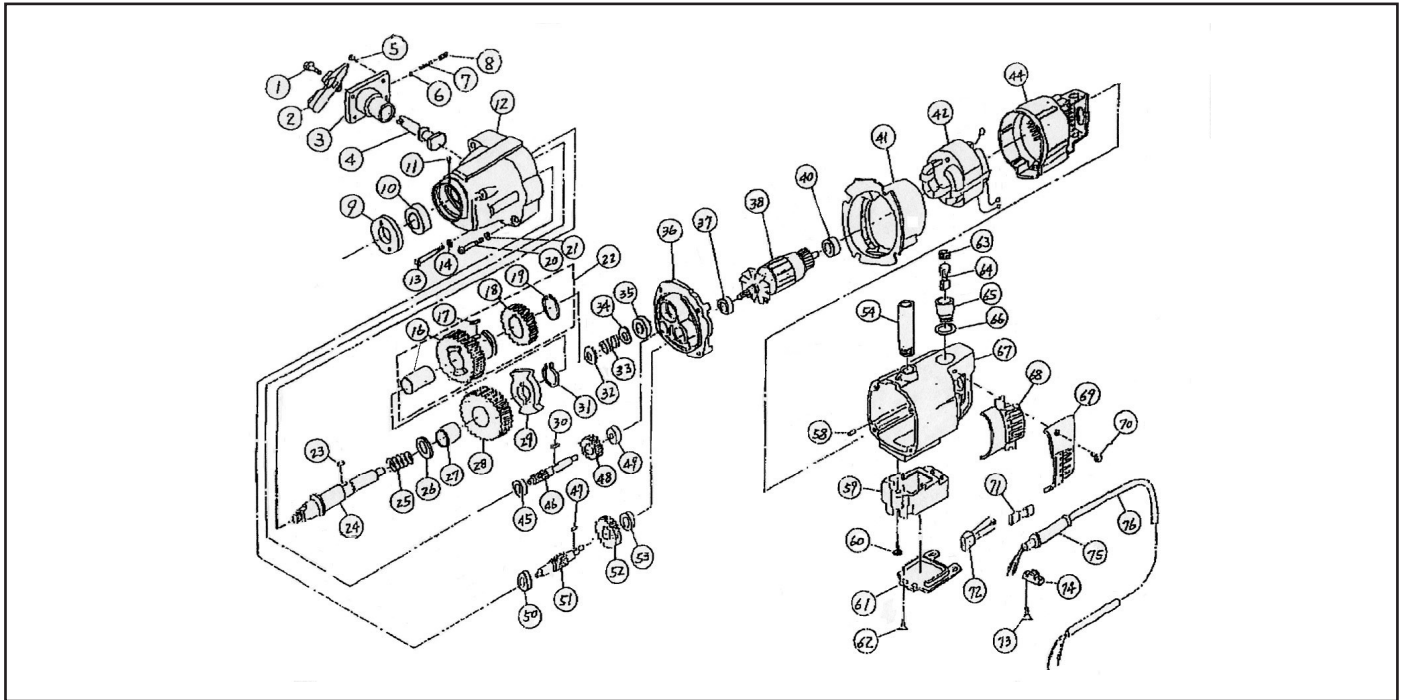

# A-50/AS-50/AO-5000 MOTOR ASSEMBLY AND PARTS LIST

The Part Numbers with ( ) are included in the Ass'y parts written above them.

No.	Part No.	Part Name	Q'ty	Price
1	TP09693	Hex. Bolt 4 X 14	1	
2	TP16489	Lever	1	
3	TP16490	Guide Boss	1	
4	TP16491	Cam Shaft	1	
5	TP17385	+ Screw 4 X 12	1	
6	TP16492	Steel Ball	1	
7	TP16493	Coil Spring	1	
8	CP05247	Hex Screw 4 X 5	1	
9	TP13343	Bearing Retainer	1	
10	TP17382	Bearing 6005Z	1	
11	TP17397	- Screw 4 X 5	1	
12	TP13344	Gear Case	1	
13	TP17386	+ Screw 5 X 130	2	
14	TP00513	Spring Washer M5	2	
16	TA9A585	Spiral Gear B-H Ass'y	1	
17	TP16497	Sunk Key 5 X 5 X 7	1	
18	TP16498	Spiral Gear	1	
19	TP17384	C Ring	1	
20	TP06263	Screw	2	
21	TP00513	Washer	4	
22	TA9A029	Spiral Gear M5	1	
23	TP16499	Sunk Key 4 X 4 X 8	1	
24	TP16500	Spindle	2	
25	TP16501	Spring (L)	1	
26	TP16502	Plain Washer	1	
27	TP16503	Bushing (cancelled)	1	
28	TA9A584	Spiral Gear B-L Ass'y	1 set	
29	TP16505	Boss	1	
30	TP16506	Sunk Key 4 X 4 X 10	1	
31	CP03040	C Ring	1	
32	TP16507	Plain Washer 20.2 X 26 X 1	1	
33	TP16508	Spring (H)	1	
34	TP16509	Plain Washer 15.2 X 24.2 X 1	1	
35	TP17383	Bearing	1	
36	TP16510	Bearing Bracket	1	