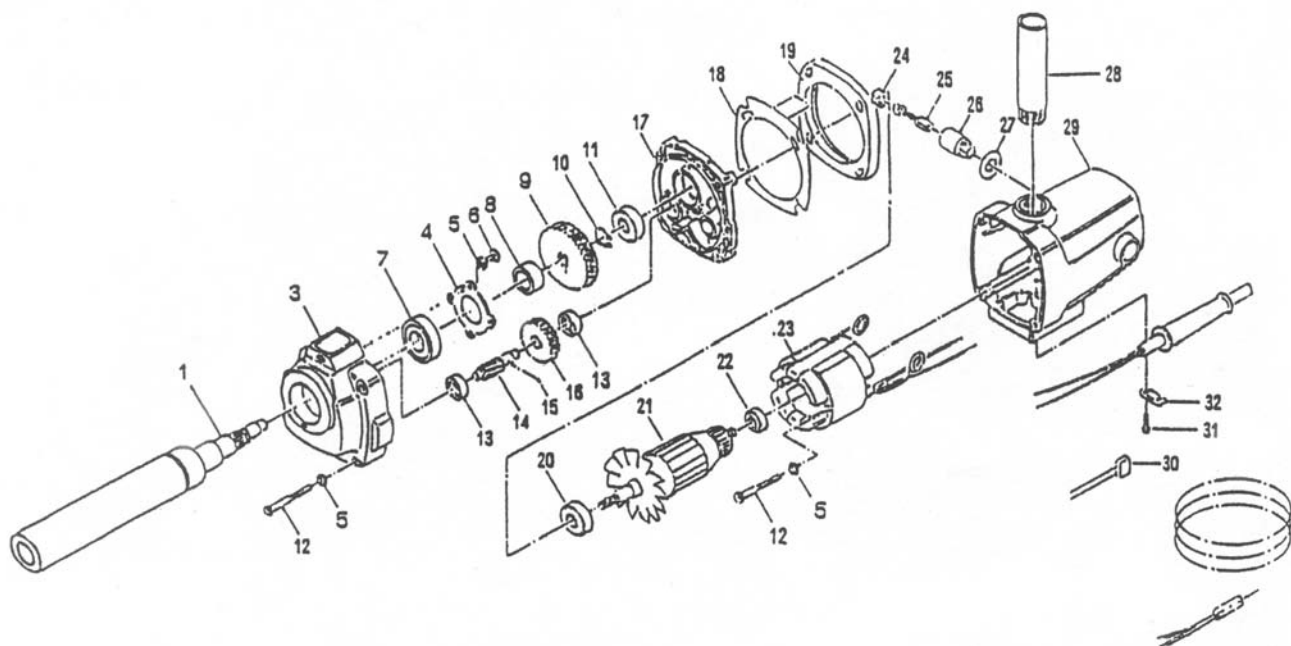

FA-35 MOTOR ASSEMBLY AND PARTS LIST

The part numbers with () are included in the Ass'y parts written above them.

No.	Part No.	Part Name	Q'ty	Price
1	TQ01136	Spindle Arbor	1	
3	TQ01137	Gear Case	1	
4	TQ00858	Bearing Holder	1	
5	TP00513	Spring Washer M5	10	
6	TQ00859	+ Screw 5 X 10	4	
7	TP01632	Ball Bearing 6203Z	1	
8	TQ00860	Collar	1	
9	TQ00661	Spiral Gear (B)	1	
10	TP18356	Retaining Ring	1	
11	TP06626	Ball Bearing 6200	1	
12	TP17449	+ Screw 5 x 60	6	
13	TP17481	Ball Bearing 60B	2	
14	TQ00862	Pinion	1	
15	TP06393	Sunk Key 3 X 3 X 5	1	
16	TQ00863	Spiral Gear (A)	1	
17	TQ00864	Bearing Bracket	1	
18	TQ00865	Wind Shield Plate	1	
19	TQ00866	Spacer	1	
20	TP17438	Ball Bearing 6200Z	1	

No.	Part No.	Part Name	Q'ty	Price
21	TB00673	Armature Ass'y (100V)	1 set	
	TB00820	Armature Ass'y (115V)	1 set	
	TB00821	Armature Ass'y (230V)	1 set	
22	TP02714	Ball Bearing 608Z	1	
	TB00674	Field Ass'y (100V)	1 set	
	TB00822	Field Ass'y (115V)	1 set	
23	TB00823	Field Ass'y (230V)	1 set	
	TQ00867	Brush Cap	2	
24	TQ00867	Brush Cap	2	
25	TB00598	Brush Ass'y	1 set	
26	TQ00868	Brush Holder	2	
27	TQ00869	Insulation Washer	2	
28	TP12786	Side Handle	1	
29	TQ00870	Stator Spider	1	
30	TP16481	Condenser	1	
31	LP30251	+ Screw 4 X 16	2	
32	TP13382	Cable Clamp	1	