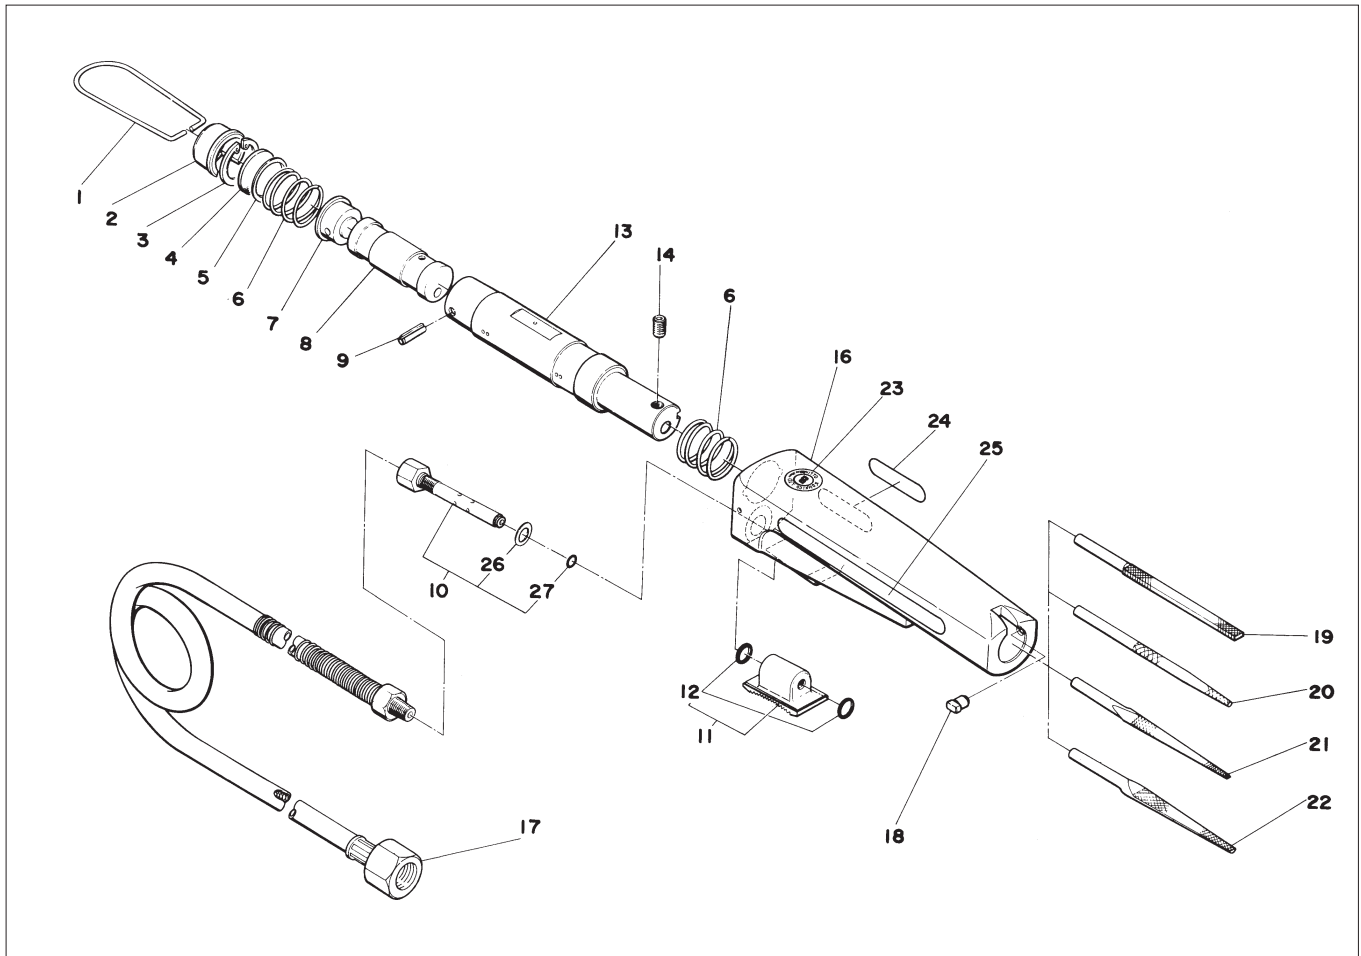

SUPER HAND SH-100A ASSEMBLY AND PARTS LIST

The Part Numbers with () are included in the Ass'y parts written above them.

No.	Part No.	Part Name	Q'ty	Price
1	TP06496	Hanger	1	
2	TP04685	Cap	1	
3	TP04684	Retaining Ring C-22	1	
4	TP16605	Filter	1	
5	TP17352	Spacer 18 X 22 X 1	1	
6	TP04682	Spring	2	
7	TP04680	Plug	1	
8	TP08344	Piston	1	
9	TP01617	Spring Pin 4 X 20	1	
10	TA91757	Valve Nipple Ass'y	1 set	
26	(TP04690)	O-Ring S-5	1	
27	(TP11122)	Washer 10 X 13 X 0.8	1	
11	TA91758	Valve Ass'y	1 set	
12	(TP12002)	O-Ring W-6 AN6227	2	
13	TP08343	Cylinder	1	
14	TP06141	Hex. Screw 6 X 6	1	

No.	Part No.	Part Name	Q'ty	Price
16	TP16604	Housing	1	
23	TP04218	Name Plate	1	
24	TP09746	Label SH-100A	1	
25	TQ02404	Warning Label SH-100A	1	
17	TA92035	Hose Sub Ass'y	1 set	
18	TP05818	Guide Key	1	
19	TA9A225	File SF-13 (5 pcs/set)	1 set	
20	TA9A222	File SF-10 (5 pcs/set)	1 set	
21	TA9A223	File SF-11 (5 pcs/set)	1 set	
22	TA9A224	File SF-12 (5 pcs/set)	1	