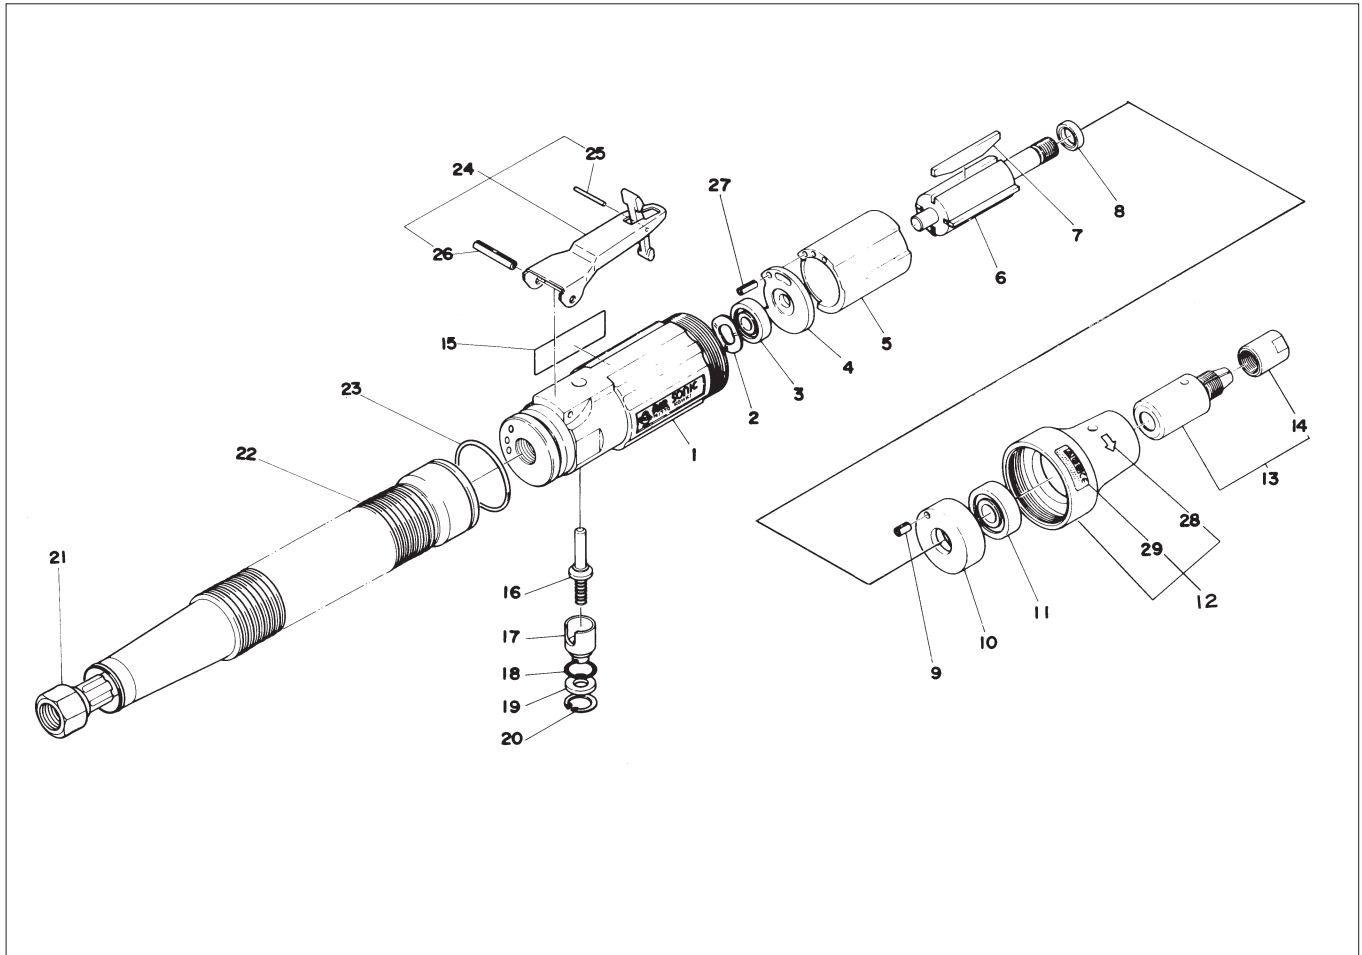

AIR SONIC L-25B ASSEMBLY AND PARTS LIST

The part numbers with () are included in the Ass'y parts written above them.

No.	Part No.	Part Name	Q'ty	Price
1	TP11479	Housing	1 set	
15	(TQ02058)	Label Warning	1	
2	TP06117	Wave Washer 12 X 16 X 0.3	1	
3	TP03933	Bearing R-1760 ZZ	1	
4	TP06119	End Plate A	1	
5	TP06121	Cylinder	1	
6	TQ06118	Rotor	1	
7	TA9A287	Blades (4 pcs/set)	1 set	
8	TP06322	Spacer 8 X 11 X 3	1	
9	TP00496	Spring Pin 2.5 X 6	1	
10	TP14931	End Plate B	1	
11	TP00468	Ball Bearing 608Z	1	
12	TP06323	Lock Ring Ass'y	1 set	
28	(TP12437)	Label -Direction	1	
29	(TQ02207)	Label CE-Mark	1	
13	TA96328	MM Chuck Ass'y	1 set	
	TA96329	Inch Chuck Ass'y	1 set	
14	(TP10742)	Chuck Nut	1	
16	TA93070	Valve Stem Ass'y	1 set	
17	TP06325	Adjust Valve	1	
18	TP11997	O-Ring KS-7	1	
19	TP06326	Spacer 6 X 12 X 1.2	1	

No.	Part No.	Part Name	Q'ty	Price
20	TP03695	Retaining Ring	1	
21	TA96867	Air Hose Ass'y PT1/4	1 set	
22	TQ01664	Exhaust Hose	1	
23	TP09153	Stop Ring 0-27 X 2.6	1	
24	TB01152	Lever Ass'y	1 set	
25	(TP05498)	Spring Pin 2 X 16	1	
26	(TP00460)	Spring Pin 3 X 22	1	
27	TP12435	Spring Pin 2.5 X 10	1	

ACCESSORIES

	TP00475	Spanner 14	1	
	TP03840	Chunk Pin	1	
	TQ04067	Instruction Manual	1	
	TQ04068	Instruction Manual (USA)	1	
	TP02236	Reducer PT1/4 X NPT1/4	1	
	TP02804	Chuck Sleeve 1/4 X 1/8	1	
	TP02805	Chuck Sleeve 1/4 X 3/16	1	