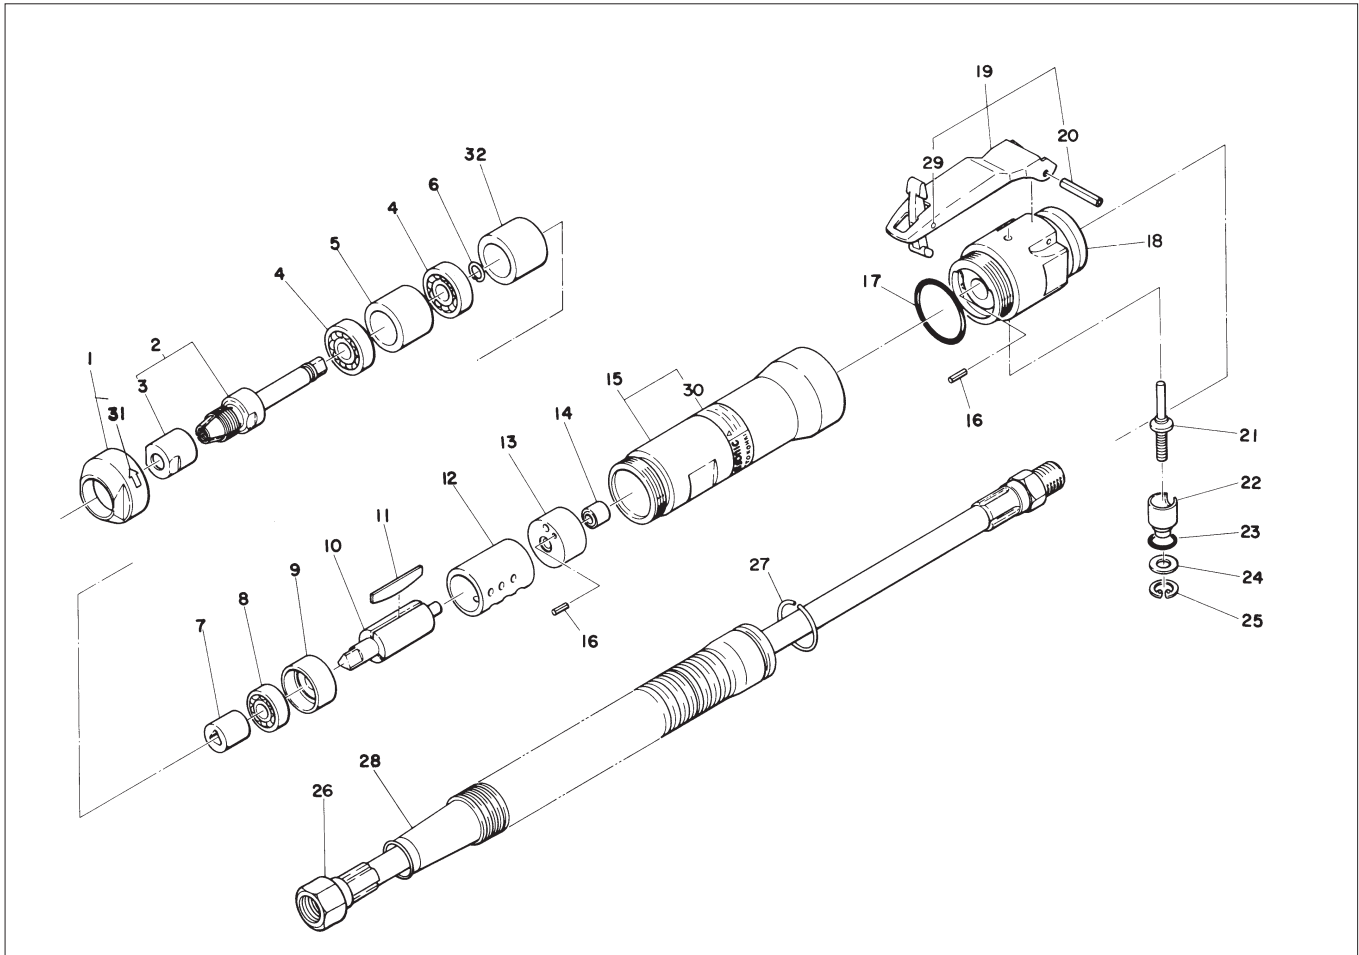

AIR SONIC L-35C ASSEMBLY AND PARTS LIST

The Part Numbers with () are included in the Ass'y parts written above them.

No.	Part No.	Part Name	Q'ty	Price
1	TB01632	Cap Ass'y	1 set	
31	(TP12437)	Label -Direction	1	
2	TB02507	6mm Chuck Sub Ass'y	1 set	
	TB02511	Chuck 1/4" Sub Ass'y	1 set	
3	(TP10742)	Chuck Nut	1	
4	FQ00263	Bearing 6900ZZ	2	
5	TQ03266	Collar A (Spacer)	1	
6	TP04930	Stop Ring 6.8 X 1.0	1	
7	TA99920	Joint Ass'y	1 set	
8	TP06386	Ball Bearing 607 ZZ	1	
9	TP04936	End Plate B	1	
10	TP11751	Rotor	1	
11	TA9A286	Blades (3 pcs/set)	1 set	
12	TP04938	Cylinder	1	
13	TP11752	End Plate A	1	
14	TP11753	Needle Bearing	1	
15	TB03149	Housing Ass'y	1 set	
30	(TQ04065)	Label CE-Mark	1	
16	TP07006	Spring Pin 2 X 8	2	
17	TP07951	O-Ring S-28	1	
18	TP11755	Valve Body	1	

No.	Part No.	Part Name	Q'ty	Price
19	TB01152	Lever Ass'y	1 set	
29	(TP05498)	Spring Pin 2 X 16	1	
20	(TP00460)	Spring Pin 3 X 22	1	
21	TA93070	Valve Stem Ass'y	1 set	
22	TP06325	Adjust Valve	1	
23	TP11997	O-Ring KS-7	1	
24	TP06326	Spacer 6 X 12 X 1.2	1	
25	TP03695	Retaining Ring	1	
26	TA96867	Air Hose Ass'y PT1/4	1 set	
27	TP09153	Stop Ring 0-27 X 2.6	1	
28	TQ01664	Exhaust Hose	1	
32	TP11748	Collar	1	

ACCESSORIES

No.	Part No.	Part Name	Q'ty	Price
	TP00475	Spanner 14	2	
	TP10471	Grinding Attachment	1	
	TQ04067	Instruction Manual	1	
	TQ04068	Instruction Manual (USA)	1	
	TP02236	Reducer PT1/4 X NPT1/4	1	
	TP02804	Chuck Sleeve 1/4 X 1/8	1	
	TP02805	Chuck Sleeve 1/4 X 3/16	1	