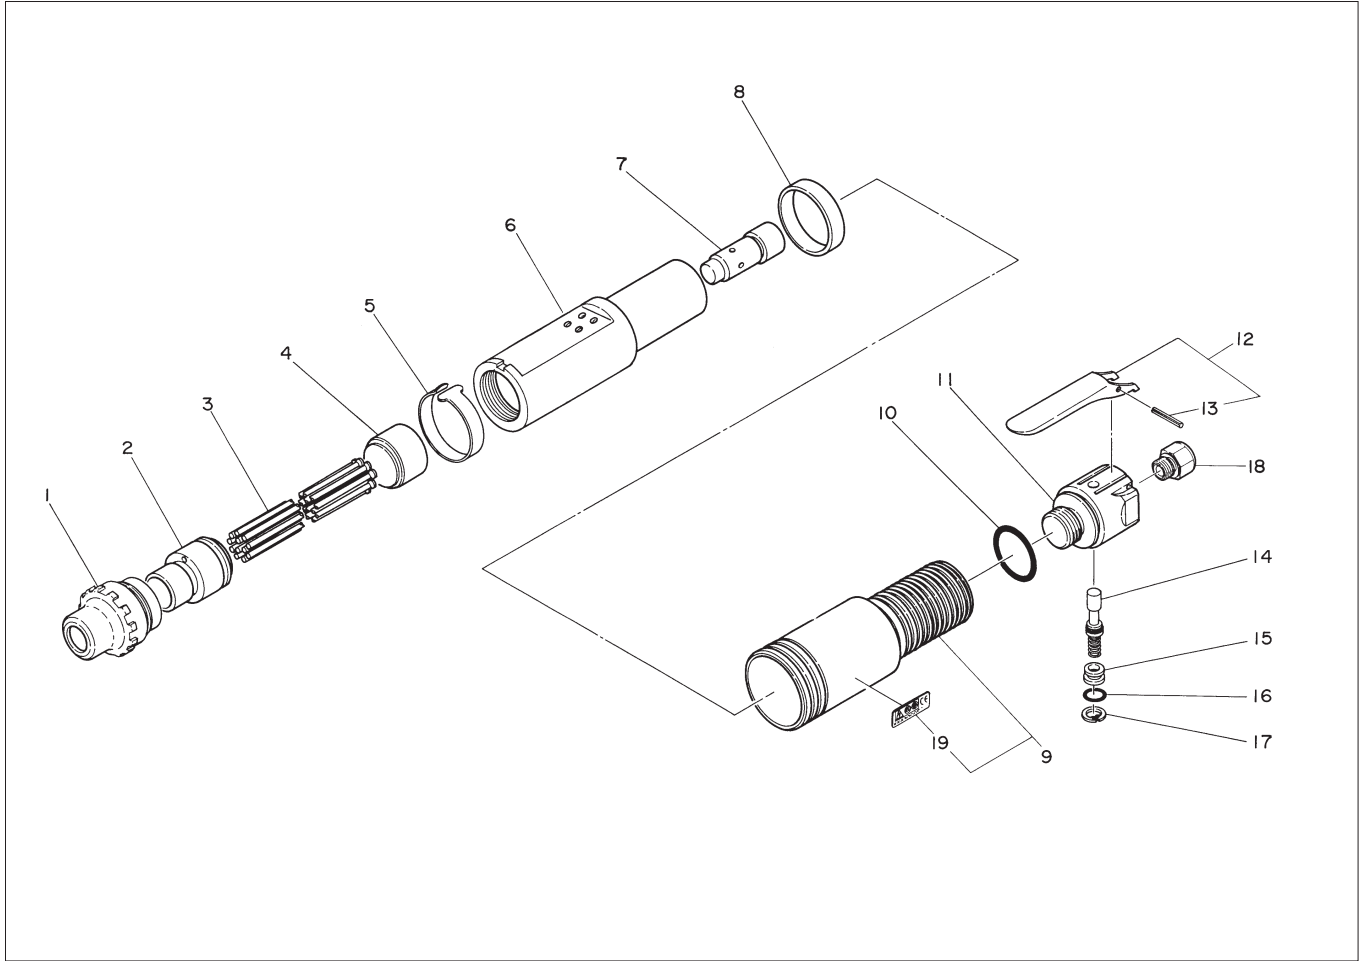

JET CHISEL JT-20 ASSEMBLY AND PARTS LIST

The parts numbers with () are included in the Ass'y parts written above them.

No.	Part No.	Part Name	Q'ty	Price
1	TP14689	Lock Ring	1	
2	TP00337	Needle Supporter – 3mm	1	
3	TP00341	Needles – 3 X 180mm	12	
4	TP00336	Throttle Anvil	1	
5	TP14593	Safety Band	1	
6	TA99176	Cylinder Ass'y	1 set	
7	TP00332	Piston	1	
8	TP15020	Stopper	1	
9	TP15018	Cover Ass'y	1 set	
19	(TQ02207)	Label CE-Mark	1	
10	LP12795	O-Ring G-30	1	
11	TP15230	Valve Body	1	

No.	Part No.	Part Name	Q'ty	Price
12	TP00328	Throttle Lever	1 set	
13	(TP00327)	Spring Pin 3 X 25	1	
14	TA98983	Throttle Valve Ass'y	1 set	
15	TP14601	Spring Seat	1	
16	TP14604	O-Ring S-10	1	
17	TP03695	Retaining Ring	1	
18	TQ02349	Reducer M16 X PT3/8	1	

ACCESSORIES

	TP00338	Needle Supporter – 2mm	1	
	TP00342	Needles – 2 X 180mm	29	
	TP16451	Instruction Manual	1	
	TQ02350	Bushing PT3/8 X NPT3/8	1	
	TQ03262	Hose Nipple PT3/8 X 3/8	1	