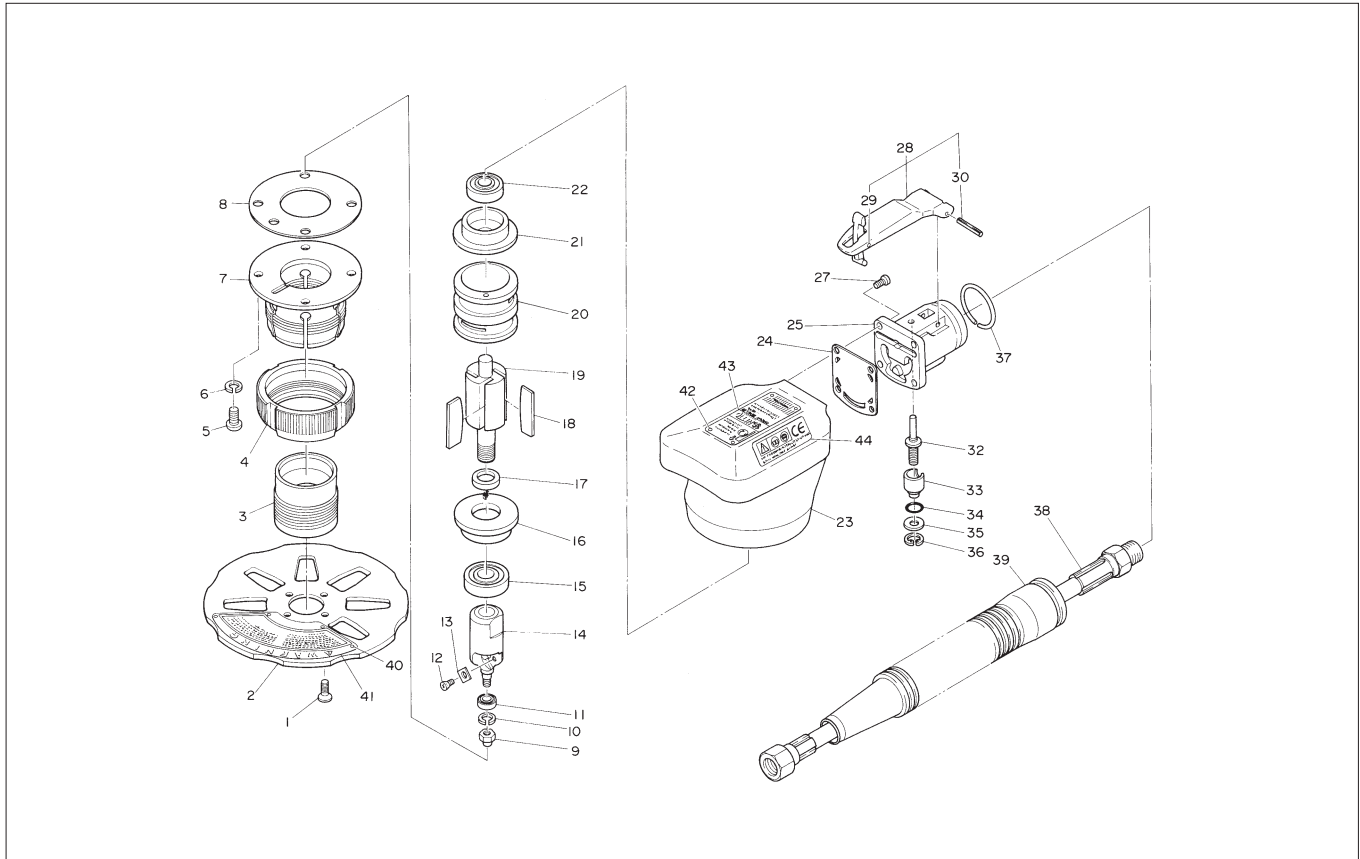

CIRCUIT BEVELER CB-02 ASSEMBLY AND PARTS LIST

The part numbers with () are included in the Ass'y parts written above them.

No.	Part No.	Part Name	Q'ty	Price
1	TP00112	+ Screw 4 X 10	4	
2	TB00668	Disk Sub Ass'y	1 set	
40	(TP17131)	Drive Screw 2 X 3.2	4	
41	(TQ00851)	Warning Plate	1	
3	TQ00629	Adjuster	1	
4	TQ00632	Lock Ring	1	
5	TP00511	+ Screw 5 X 15	4	
6	TP00513	Spring Washer M5	4	
7	TQ00631	Housing Connector	1	
8	TQ00633	Packing	1	
9	TQ00627	Hex. Cap Nut M4	1	
10	TP04234	Washer M4	1	
11	TQ00625	Ball Bearing L1150ZZ	1	
12	TQ00626	Tip Setting Screw	1	
13	TV7A010	Straight Cutting Tip (2 pcs/set)	1 set	
14	TQ00624	Cutter Spindle	1	
15	TP01913	Ball Bearing 6000 Z	1	
16	TP01911	End Plate B	1	
17	TP01912	Distance Collar	1	
18	TA9A212	Blades (4 pcs/set)	1 set	
19	TQ00623	Rotor	1	
20	TP10000	Cylinder	1	
21	TP01907	End Plate A	1	
22	TP00468	Ball Bearing 608Z	1	
23	TB01269	Housing Ass'y	1 set	
42	(TQ00658)	Drive Screw 1.85 X 3.2	4	

No.	Part No.	Part Name	Q'ty	Price
43	(TQ02321)	Name Plate CB-02 Exp.	1	
44	(TQ02207)	Label CE-Mark	1	
24	TP16050	Packing A	1	
25	TP16047	Valve Body	1	
27	TP02638	+ Screw 4 X 12	4	
28	TB01152	Lever Ass'y	1 set	
29	(TP05498)	Spring Pin 2 X16	1	
30	(TP00460)	Spring Pin 3 X 22	1	
32	TA93070	Valve Stem Ass'y	1 set	
33	TP06325	Adjust Valve	1	
34	TP11997	O-Ring KS-7	1	
35	TP06326	Spacer 6 X 12 X 1.2	1	
36	TP03695	Retaining Ring	1	
37	TP09153	Stop Ring 0-27 X 2.6	1	
38	TA96867	Air Hose Ass'y PT1/4	1 set	
39	TQ01664	Exhaust Hose	1	

ACCESSORIES

No.	Part No.	Part Name	Q'ty	Price
	TP02236	Reducer PT1/4 X NPT1/4	1	
	TA9A639	Tip 9.525 sq.	1	
	TP16980	Spanner T-9F	1	
	TQ00636	Hook Spanner	1	
	TQ00637	Protective Cap	1	
	TQ00638	Gauge	1	
	TQ00852	Instruction Manual	1	