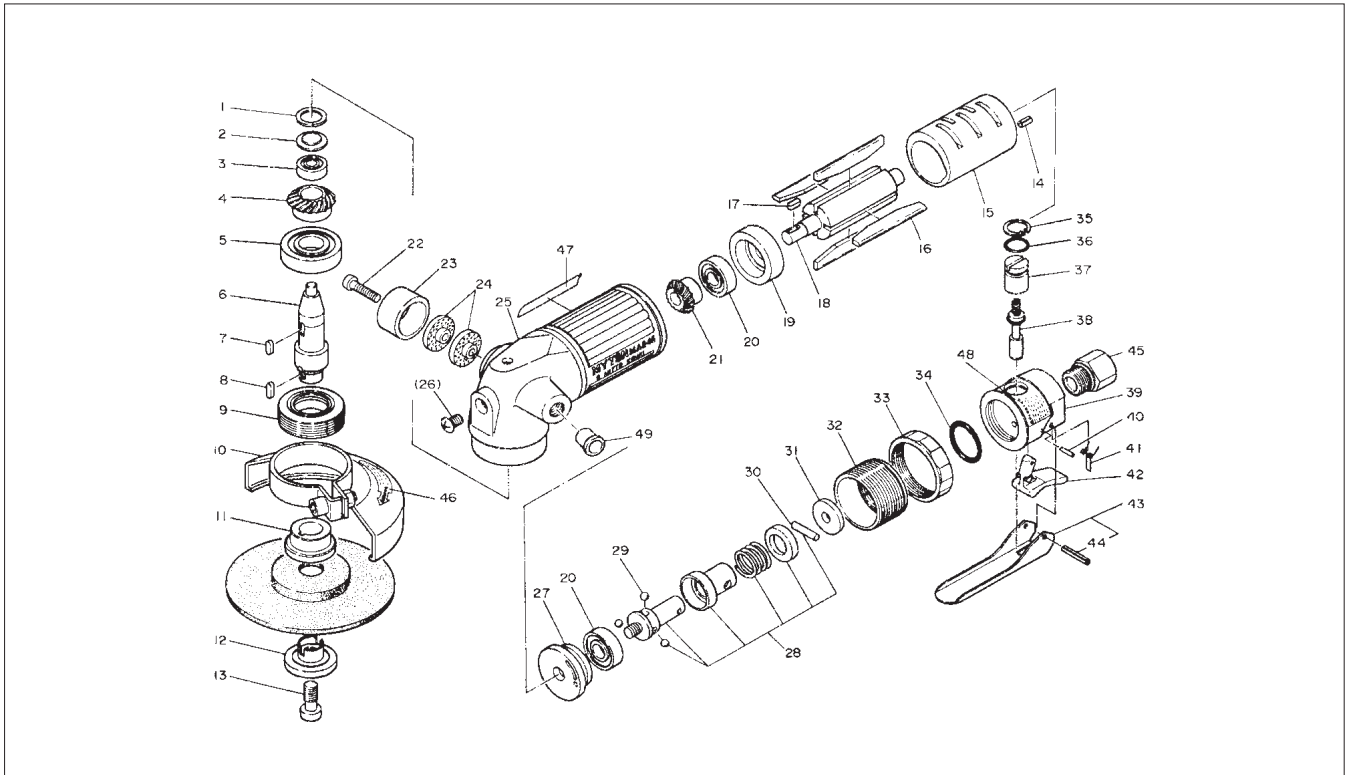

MYTON MAGW-40 ASSEMBLY AND PARTS LIST

The part numbers with () are included in the Ass'y parts written above them.

No.	Part No.	Part Name	Q'ty	Price
1	TP10826	Packing	1	
2	TP10100	Bearing Cover	1	
3	TP03933	Bearing R-1760 ZZ	1	
4	TP14036	Gear	1	
5	TP01609	Ball Bearing 6202Z	1	
6	TP14035	Spindle	1	
7	TP00502	Sunk Key 4 X 4 X 9.5	1	
8	TP09933	Sunk Key 4 X 4 X 12	1	
9	TA98634	Bearing Set Screw Ass'y	1 set	
10	TB01677	Wheel Guard Ass'y	1 set	
46	(TQ02357)	Warning Label for Wheel Guard	1	
11	TQ00774	Lock Plate	1	
12	TQ00775	Disk Lock 16	1	
13	TP09932	Hex. Bolt 8 X 20	1	
14	TP04061	Spring Pin 3 X 6	1	
15	TP14031	Cylinder	1	
16	TA9A294	Blades (4 pcs/set)	1 set	
17	TP10130	Sunk Key 3 X 3 X 10	1	
18	TP14033	Rotor	1	
19	TP14034	End Plate B	1	
20	TP10133	Ball Bearing 609 ZZ	2	
21	TP14030	Pinion	1	
22	LP08450	+ Screw 5 X 25	1	
23	TP14041	Exhaust Cover	1	
24	TP14040	Silencer Plate	2	
25	TB04979	Housing Ass'y	1 set	
47	(TQ02207)	Label CE-Mark	1	

No.	Part No.	Part Name	Q'ty	Price
26	(TP06715)	+ Screw 5 X 8	1	
49	LP30720	Plug 9	1	
27	TP10137	End Plate A	1	
28	TA98635	Governor Ass'y	1 set	
29	(CP01140)	Ball 7/32	4	
30	(TP07870)	Parallel Pin 3 X 15.8	1	
31	TP10149	Spring Washer MT-25	1	
32	TQ07319	Governor Adapter	1	
33	TQ07320	Rock Ring	1	
34	TP05531	O Ring S-36	1	
35	TP03473	Retaining Ring C-14	1	
36	TP11992	O Ring KS-9	1	
37	TP04394	Adjust Valve	1	
38	TB05591	Valve Stem Ass'y	1 set	
39	TB05592	Valve Body	1 set	
48	(TQ07316)	Warning Label	1	
40	TP09434	Spring Pin 2 X 12	1	
41	TP14340	Torsion Coil Spring	1	
42	TP14339	Lock Lever	1	
43	TB05590	Throttle Lever Ass'y	1 set	
44	(TP01921)	Spring Pin 3 X 18	1	
45	TQ02349	Reducer M16 X PT3/8	1	

ACCESSORIES

	TP00170	Hex. Wrench Key 6	1	
	TP00474	Spanner 17	1	
	TQ06601	Instruction Manual	1	