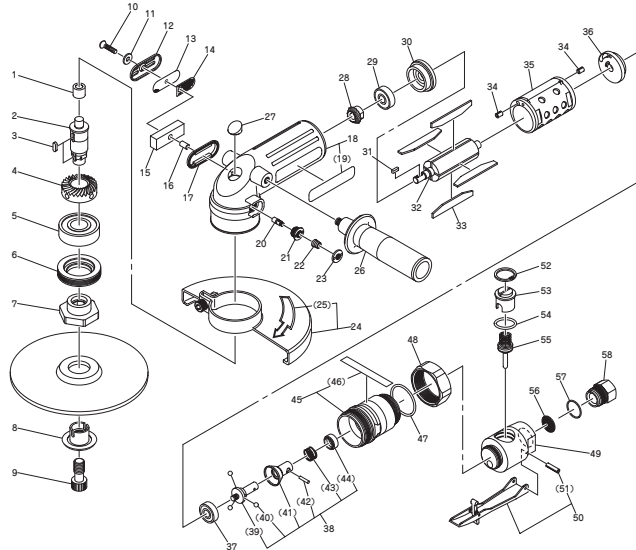

The part numbers with () are included in the Ass'y parts written above them.

No.	PartsNo.	Description	Qty
1	TQ12088	Needle Bearing BK1012	1
2	TQ12546	Spindle	1
3	TP09933	Parallel Key Both Ends Round 4X4X12	1
4	TQ12547	Gear	1
5	TP04138	Ball Bearing 6204ZZ	1
6	TB08263	Bearing Set Screw Ass'y	1set
7	TQ00772	Lock Plate	1
8	TQ00771	Disk Lock	1
9	TP11688	Hex. Socket Head Cap Screw 12X25	1
10	TQ12330	Raised Countersunk Head Screw 4X20	1
11	TQ12647	Toothed Washer CW-4	1
12	TQ12076	Exhaust Cover	1
13	TQ12570	Filter Support	1
14	TQ12541	Silencer Plate	1
15	TQ12540	Exhaust Filter	1
16	TQ12109	Spacer 5X6X11.8	1
17	TQ12559	Packing Cover	1
18	TB08793	Housing SUB Ass'y	1set
19	(TQ12663)	Label Warning CE Marking	1
20	TQ12542	Lock Pin	1
21	TQ12537	Pin Guide	1
22	TQ12544	Conical Spring 0.6X7.2X8.8X8	1
23	TQ12543	Lock Button	1
27	TQ12571	Plug	1
28	TQ12070	Pinion	1
29	TQ12087	Ball Bearing 638ZZ	1
30	TQ12064	EndPlate B	1
31	TP10130	Parallel Key Both Ends Round 3X3X10	1
32	TQ12061	Rotor	1
33	TB08555	Blade Ass'y	1set
34	TP04061	SpringPin 3X 6 AW	2

No.	PartsNo.	Description	Qty
35	TQ12062	Cylinder	1
36	TQ12063	EndPlate A	1
37	TP06242	Ball Bearing 629ZZ	1
38	TB08258	Governor Ass'y	1set
39	(TQ12066)	Base	1
40	(TP01566)	Ball ϕ 6	3
41	(TQ12067)	Sleeve	1
42	(TQ12090)	Needle Roller 2.5X13.8	1
43	(TQ12069)	Spring 1.4X15.5X15.5	1
44	(TQ12068)	Stopper	1
45	TB08668	Valve Holder Ass'y	1set
46	(TQ12750)	Label Model	1
47	TP17445	O-ring S-35.5	1
48	TP17452	Lock Ring	1
49	TQ12662	Valve Body	1
50	TB08669	Lever Ass'y	1set
51	(TP13893)	SpringPin 3X30AW	1
52	TP10448	Internal Retaining Ring C-24	1
53	TQ12668	Adjust Valve	1
54	TP10714	O-ring S-22	1
55	TA96331	Valve Stem Ass'y	1set
56	TP01658	Filter	1
57	CP25821	O-ring JASO-1020	1
58	TQ12671	Bushing M22XRc3/8	1