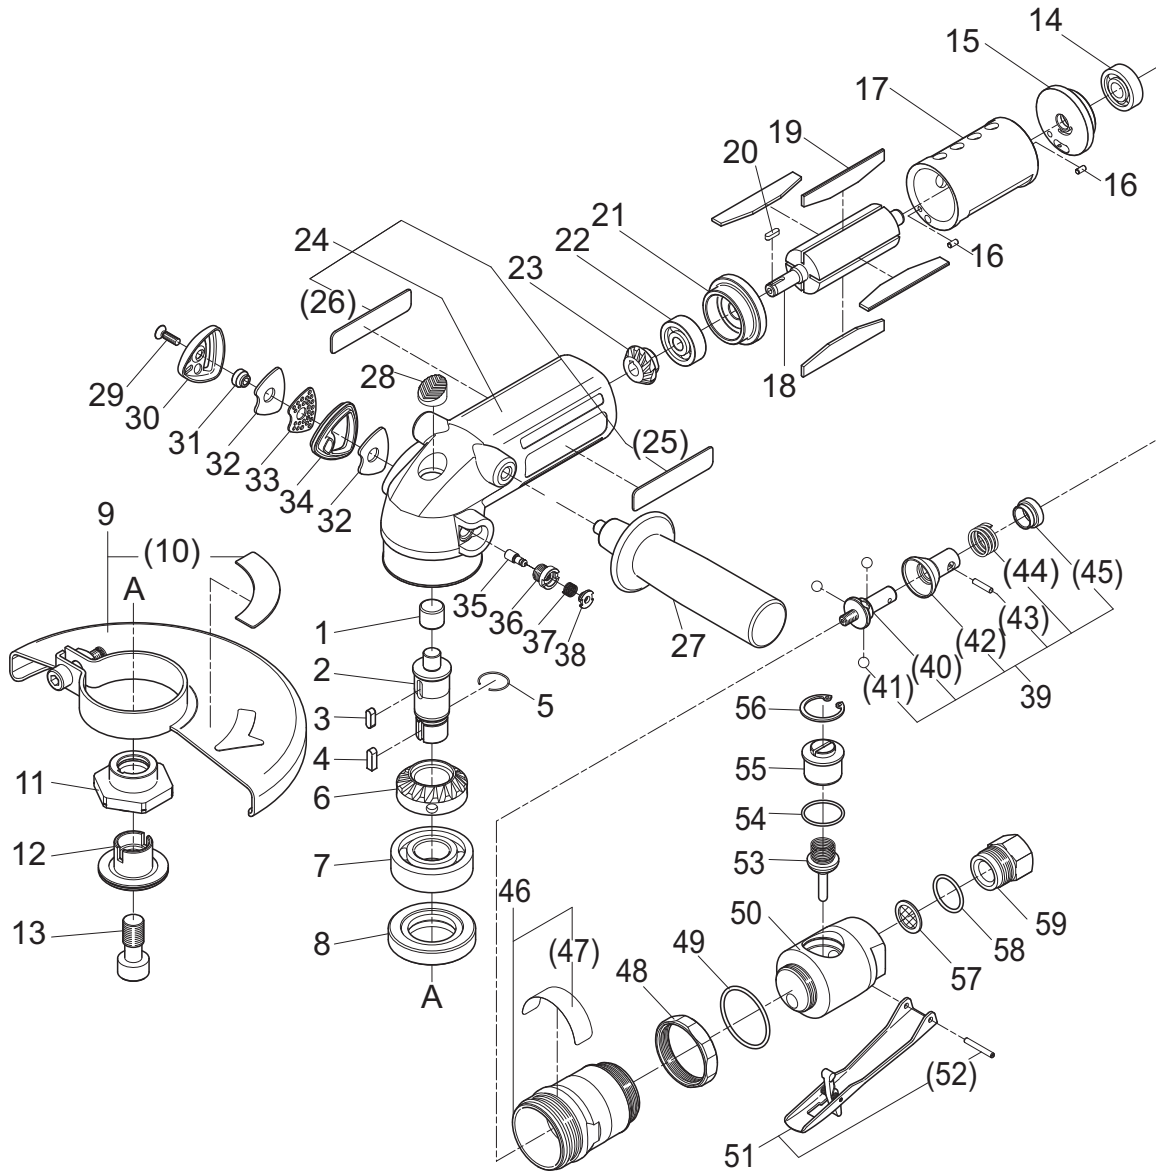

*1 indicates a consumable item, *2 indicates a commercial item. Parts inside () are components of the above assembly.

No.	Part no.	Part name	Quantity
*1 *2	1	TQ12088 Needle Bearing BK1012	1
	2	TQ15021 Spindle	1
	3	TP09933 Parallel Key 4×4×12 Both Ends Round	1
	4	TQ14906 Parallel Key 4×4×13.3 One End Round	1
	5	TQ15022 Stop Ring I-0.9×18.5×8.6	1
*1	6	TQ12547 Gear	1
*1 *2	7	TP04138 Ball Bearing 6204ZZ	1
	8	TB08263 Bearing Set Screw Ass'y	1 set
	11	TQ15023 Driving Flange	1

No.	Part no.	Part name	Quantity	
	12	TQ15258	Outer Flange 7/8	1
	13	TP11688	Outer Flange Bolt 12×25	1
*1 *2	14	TP06242	Ball Bearing 629ZZ	1
	15	TQ12063	End Plate A	1
	16	TP04061	Spring Pin 3×6 AW	2
	17	TQ12062	Cylinder	1
	18	TQ14928	Rotor	1
*1	19	TB08555	Blade Ass'y (4 pcs.)	1 set
	20	TP10130	Parallel Key Both Ends Round 3×3×10	1
	21	TQ12064	End Plate B	1
*1 *2	22	TQ12087	Ball Bearing 638ZZ	1
*1	23	TQ12070	Pinion	1
	24	TB10399	Housing Sub Ass'y	1 set
	(25)	(TQ14942)	Label Model	1
	(26)	(TQ15216)	Label Warning	1
	28	TQ14980	Plug 70	1
	29	TQ14946	+ Countersunk Head Screw 4×14	1
	30	TQ15090	Exhaust Cover 70	1
	31	TQ15140	Spacer	1
*1	32	TQ15143	Exhaust Filter 70	2
	33	TQ15142	Exhaust Plate 70	1
	34	TQ15141	Packing Cover 70	1
	35	TQ14863	Lock Pin	1
	36	TQ14865	Pin Guide	1
	37	TQ14864	Spring 0.6×6.9×8	1
	38	TQ14866	Lock Button	1
	39	TB10092	Governor Ass'y	1 set
	(40)	(TQ12813)	Base	1
	(41)	(TP01566)	Steel Ball Ø6	3
	(42)	(TQ12067)	Sleeve	1
	(43)	(TQ12090)	Needle Roller 2.5×13.8	1
	(44)	(TQ12069)	Spring 1.4×15.5×14.2	1
	(45)	(TQ12068)	Stopper	1
	46	TB10397	Valve Holder Ass'y	1 set
	(47)	(TQ15276)	Label Specification	1
	48	TP17452	Lock Ring	1
	49	TP17445	O-ring S-35.5	1
	50	TQ12662	Valve Body	1
	51	TB08669	Lever Ass'y	1 set
	(52)	(TP13893)	Spring Pin 3×22 AW	1
	53	TB09001	Valve Stem Ass'y	1 set
	54	TP10714	O-ring S-22	1
	55	TQ12668	Adjust Valve	1
	56	TP10448	Internal Retaining Ring C-24	1
	57	TP01658	Filter	1
	58	CP25821	O-ring JASO-1020	1
	59	TQ12671	Bushing M23×Rc 3/8	1