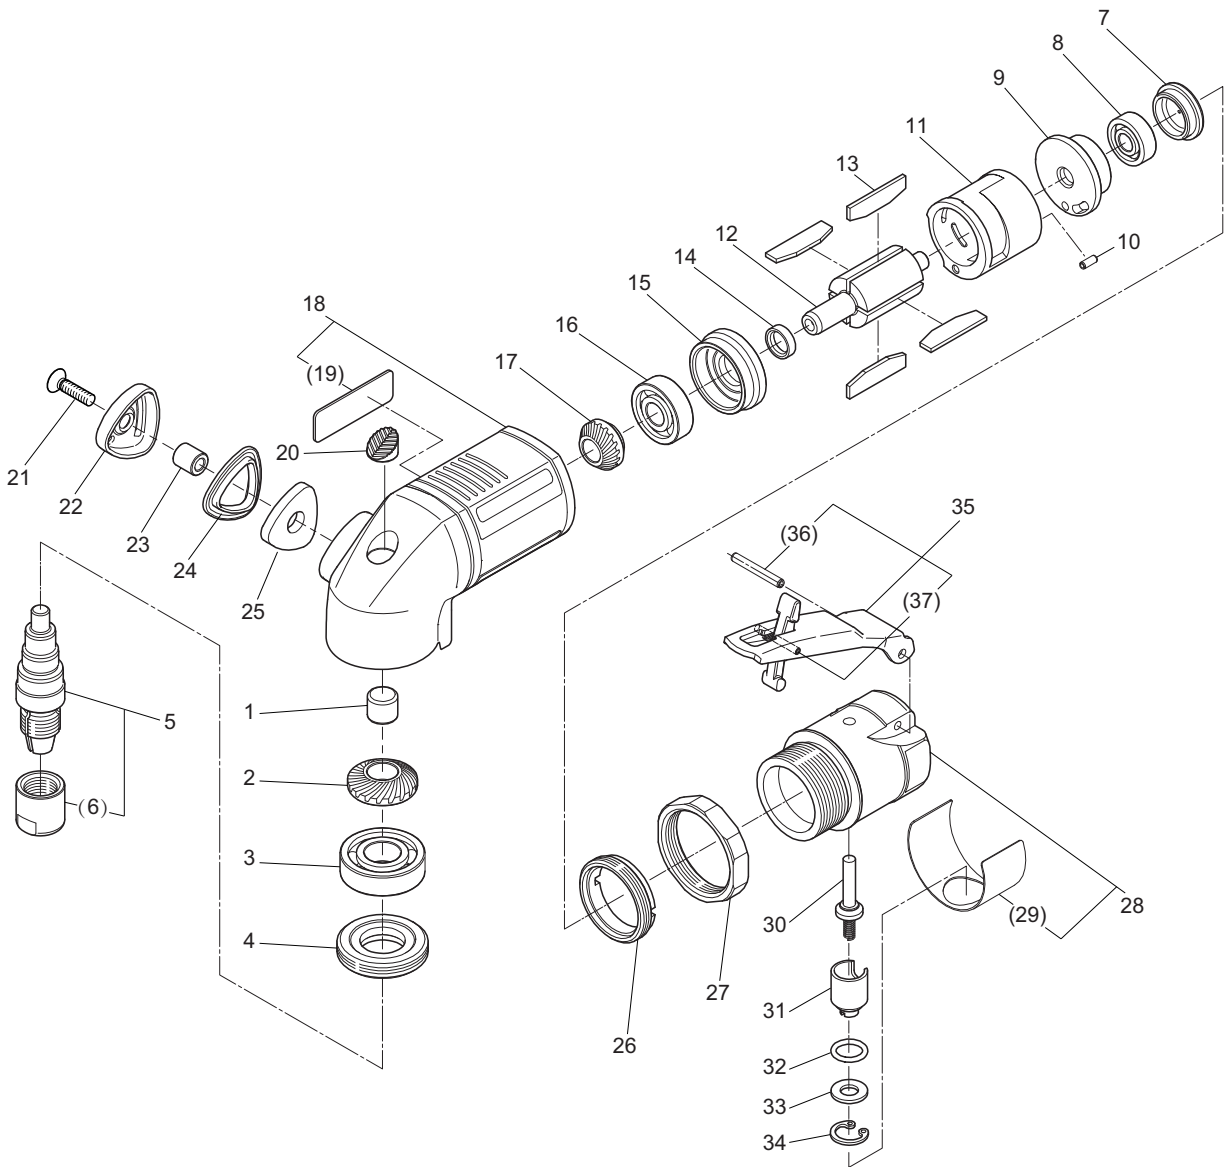

9 Exploded View/Parts List

MYS-20 Exploded View/Parts List

⚠ CAUTION

- Users should never perform disassembly of the tool.

This illustration is for reference only.

For repair or replacement of the tool, request service from the retailer where you purchased the tool or the nearest NITTO service member store.

*1 indicates a consumable item, *2 indicates a commercial item. Parts inside () are components of the above assembly.

No.	Part no.	Part name	Quantity
*1 *2	1	TQ12638 Needle Bearing BK0609T2	1
*1	2	TQ12986 Gear 1×22	1
*1 *2	3	TP00498 Ball Bearing 6001ZZ	1
	4	TB08597 Bearing Set Screw Ass'y	1 set
	5	TB09845 Spindle Sub Ass'y	1 set
	(6)	(TP10742) Chuck Nut	1
	7	TP10110 Cap	1

No.	Part no.	Part name	Quantity	
*1 *2	8	TP03933	Ball Bearing 606ZZ	1
	9	TP10109	End Plate A	1
	10	TP00496	Spring Pin 2.5×6 AW	1
	11	TP14222	Cylinder	1
	12	TP14224	Rotor	1
*1	13	TB08602	Blade Ass'y (4 pcs.)	1 set
	14	TP06322	Spacer 8×11×3	1
	15	TQ12622	End Plate B	1
*1 *2	16	TP00468	Ball Bearing 608ZZ	1
*1	17	TQ12985	Pinion 1×15	1
	18	TB10384	Housing Ass'y	1 set
	(19)	(TQ15260)	Label Warning	1
	20	TQ15004	Plug 20	1
	21	TQ14950	+ Countersunk Head Screw 4×16	1
	22	TQ14889	Exhaust Cover	1
	23	TQ14949	Spacer	1
	24	TQ14891	Packing Cover	1
*1	25	TQ15131	Exhaust Filter	1
	26	TP10098	Lock Nut	1
	27	TP03468	Lock Ring	1
	28	TB10405	Valve Body Sub Ass'y	1 set
	(29)	(TQ15282)	Label Specification	1
	30	TA93070	Valve Stem Ass'y	1 set
	31	TP06325	Adjust Valve	1
	32	TP11997	O-Ring KS-7	1
	33	TP06326	Spacer 6×12×1.2	1
	34	TP03695	Internal Retaining Ring C-12	1
	35	TB01152	Lever Ass'y	1
	(36)	(TP00460)	Spring Pin 3×22 AW	1
	(37)	(TP05498)	Spring Pin 2×16 AW	1

Accessories

No.	Part no.	Part name	Quantity
	TP02236	Bushing R 1/4 × NPT 1/4	1
	TP00475	Spanner 14	2
	TQ15284	Instruction Manual	1