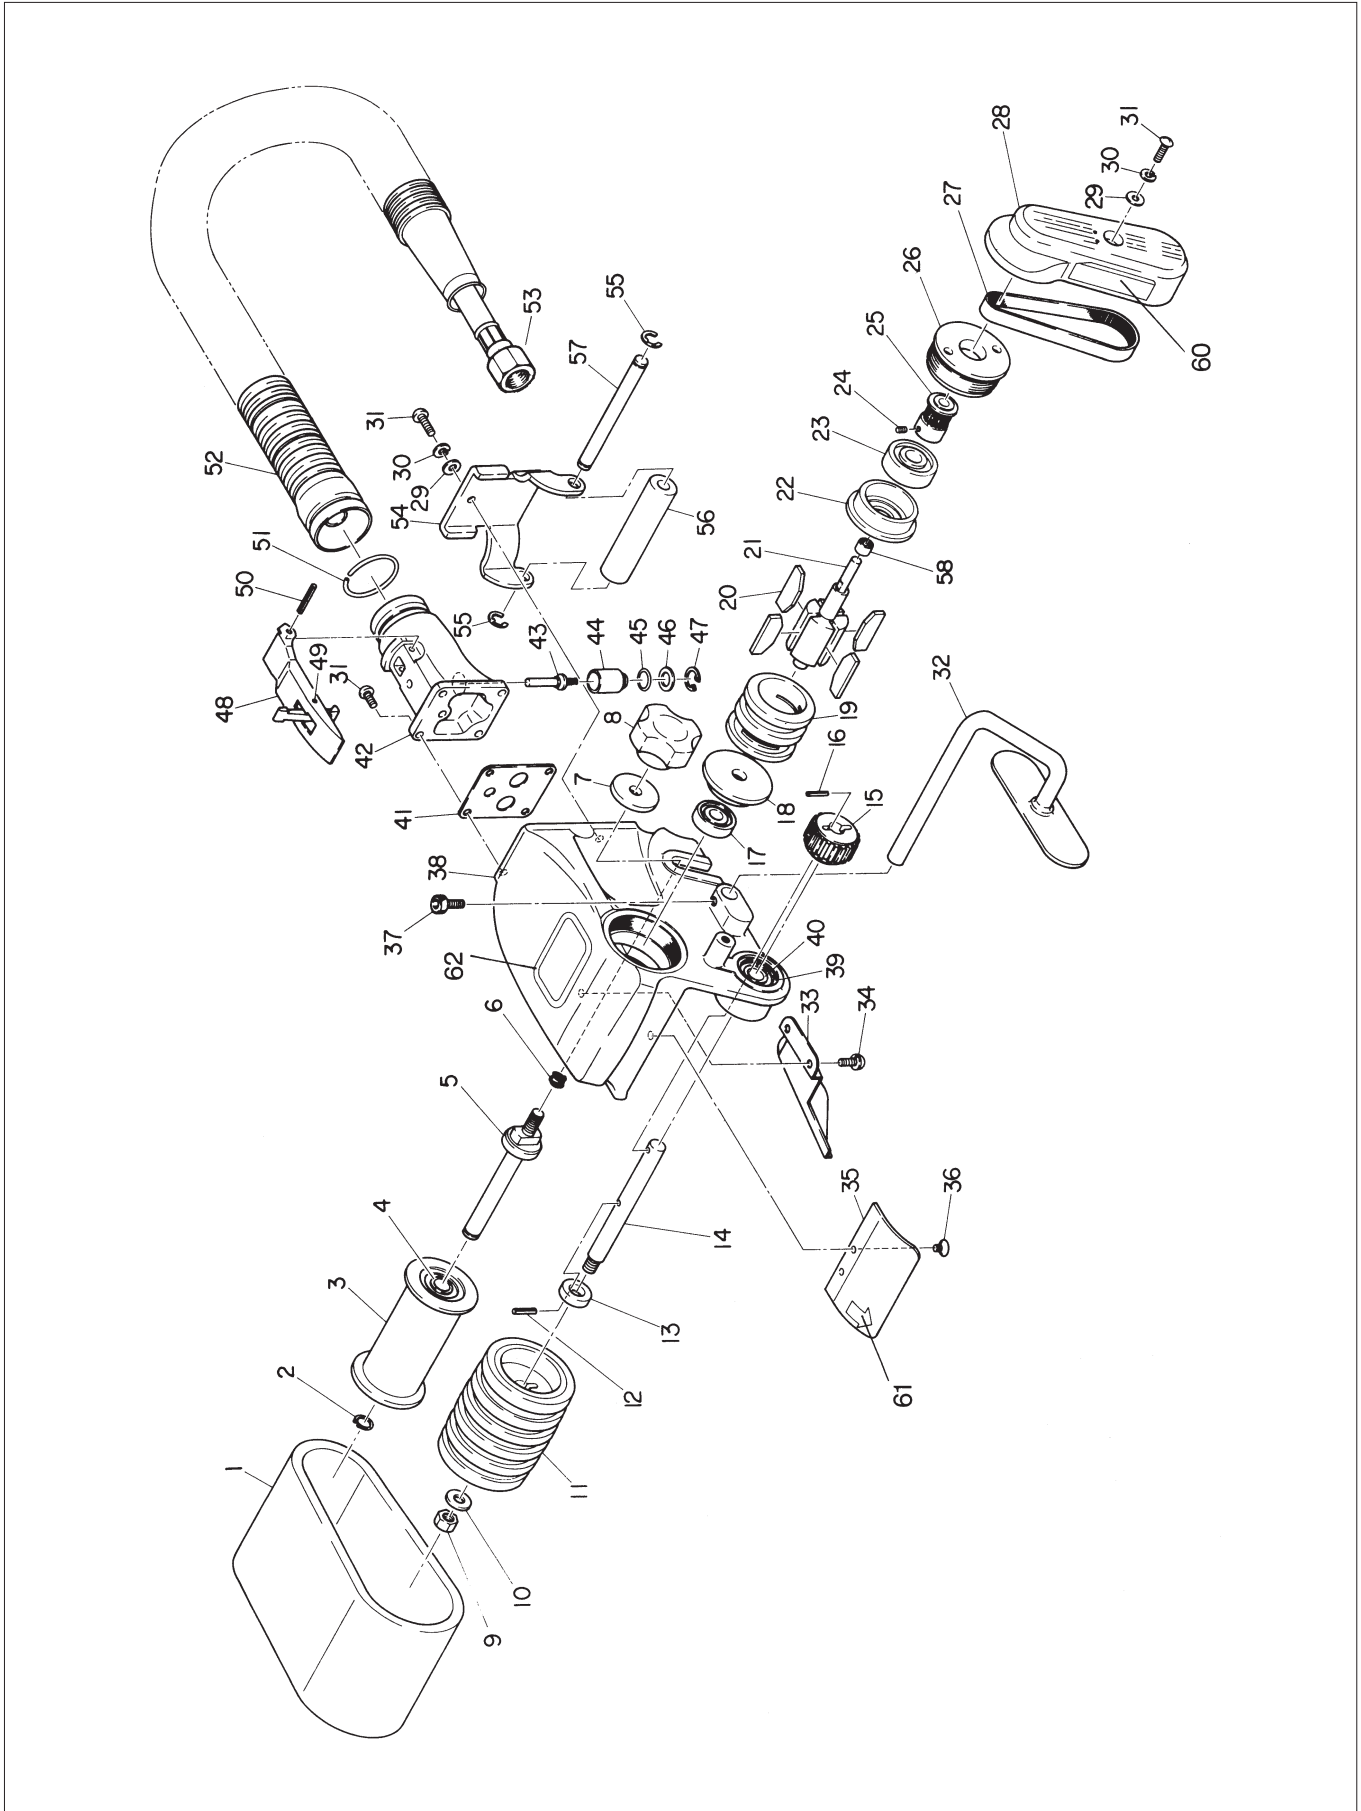

HAIRLINER AHL-60 ASSEMBLY AND PARTS LIST

The Part Numbers with () are included in the Ass'y parts written above them.

No.	Part No.	Part Name	Q'ty	Price
1	TQ01665	Finish Belt AM (#200)	1	
2	TQ01646	Retaining Ring STW-8	1	
3	TB01181	Idle Pulley Sub Ass'y	1 set	
4	(TQ01685)	Ball Bearing 608VV	2	
5	TQ01645	Idle Shaft	1	
6	TQ01647	Spring 0.5 X 7.1 X 4	1	
7	TQ01598	Washer 6.3 X 24 X 3.2	1	
8	TQ01648	Knob	1	
9	TP01924	Hex. Nut M6	1	
10	TP00092	Plain Washer M6	1	
11	TB01147	Drive Pulley Ass'y	1 set	
12	TP15729	Spring Pin 3 X 14	1	
13	TQ01653	Spacer 8 X 16 X 4	1	
14	TQ01640	Drive Shaft	1	
15	TQ01641	Belt Pulley B	1	
16	TP11958	Parallel Pin 7A3 X 12	1	
17	TP06386	Ball Bearing 607 ZZ	1	
18	TP12414	End Plate A	1	
19	TP12415	Cylinder	1	
20	TA9A364	Blades (4 pcs/set)	1 set	
21	TQ01638	Rotor	1	
22	TP12418	End Plate B	1	
23	TP12419	Ball Bearing 628ZZ	1	
24	CP05247	Hex. Screw 4 X 5	1	
25	TQ01639	Belt Pulley A	1	
26	TQ01652	Cap	1	
27	TQ01654	Timing Belt 8 X 186	1	
28	TB01498	Belt Cover Ass'y	1 set	
60	(TQ01666)	Name Plate	1	
29	TP00144	Plain Washer M4	2	
30	TP04075	Washer M4	2	
31	TP02638	+ Screw 4 X 12	6	
32	TQ01659	Guide	1	
33	TQ01657	Side Cover	1	
34	TQ01154	+ Pan Head Screw 4 X 8	2	