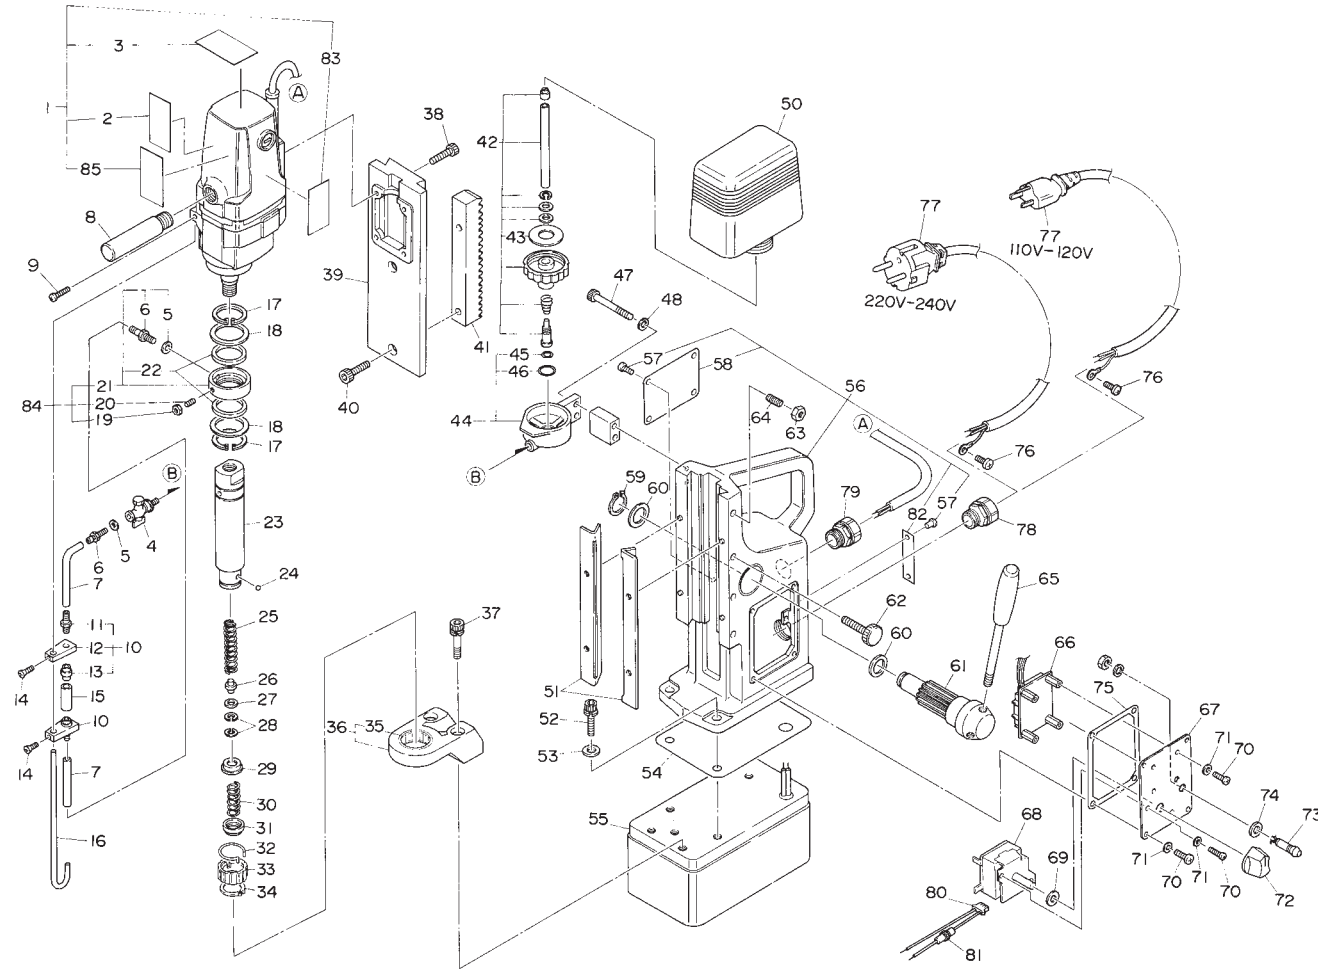

ATRA ACE AO-3000 ASSEMBLY AND PARTS LIST

The parts numbers with () are included in the Assy's parts written above them.

No.	Part No.	Part Name	Q'ty	Price
1	TB03813	Drill Motor Ass'y (115V)	1 set	
1	TB02567	Drill Motor Ass'y (220-240V)	1 set	
-	(TB00598)	Carbon Brush (2 pcs./set)	1 set	
2	(TQ05064)	Cutter Mounting Label	1	
3	(TQ05063)	Caution Label	1	
83	(TQ05066)	Cutter Caution Label	1	
85	(TQ05065)	Cutter Insertion Label	1	
4	TP14495	Petcock Valve 1/8(PT)	1	
5	CP21947	Seal Packing	1	
6	TP14500	Hose Nipple	1	
7	TB01098	Tube 4 X 7 X 3000 Ass'y	1 set	
8	TB02534	Side Handle Ass'y	1 set	
9	TP02638	+ Screw 4 X 12	1	
10	TA99504	Oil Dropper Plate Ass'y	2 set	
11	(TP15816)	Dropper Nipple	2	
12	(TP15817)	Dropper Plate	2	
13	(TP15818)	Dropper Packing	2	
14	TP02797	+ Screw 4 X 6	2	
15	TP15819	Dropper Pipe	1	
16	TP15156	Oil Ring Stopper	1	
17	TP14969	Retaining Ring ISTW-38	2	
18	TP12773	Washer 38.5 X 54 X 1	2	
84	TA99694	Oil Ring Ass'y	1 set	
19	(LP10496)	Hex. Nut M6	1	
20	(TP15983)	Hex. Screw 6 X 30		
21	TB00496	Oil Ring Sub Ass'y	1 set	
5	(CP21947)	Seal Packing	1	
6	(TP14500)	Hose Nipple	1	
22	(TP14499)	Oil Seal GD38 X 48 X 4	2	
23	TB02569	Arbor Body One-Touch	1	
24	TB01672	Ball 5/16 Ass'y	1 set	
25	TQ00669	Spring 1.6 X 16.2 X 87	1	
26	TQ01895	Pilot Spacer	1	
27	TP15848	Spacer 10.5 X 19 X 5	1	
28	TP13905	Retaining Ring RTW-19	2	
29	TB01348	Washer Ass'y	1 set	
30	TQ01898	Spring 0.8 X 12 X 31	1	
31	TB01349	Push Ring Ass'y	1 set	
32	TQ01896	Twist Spring	1	