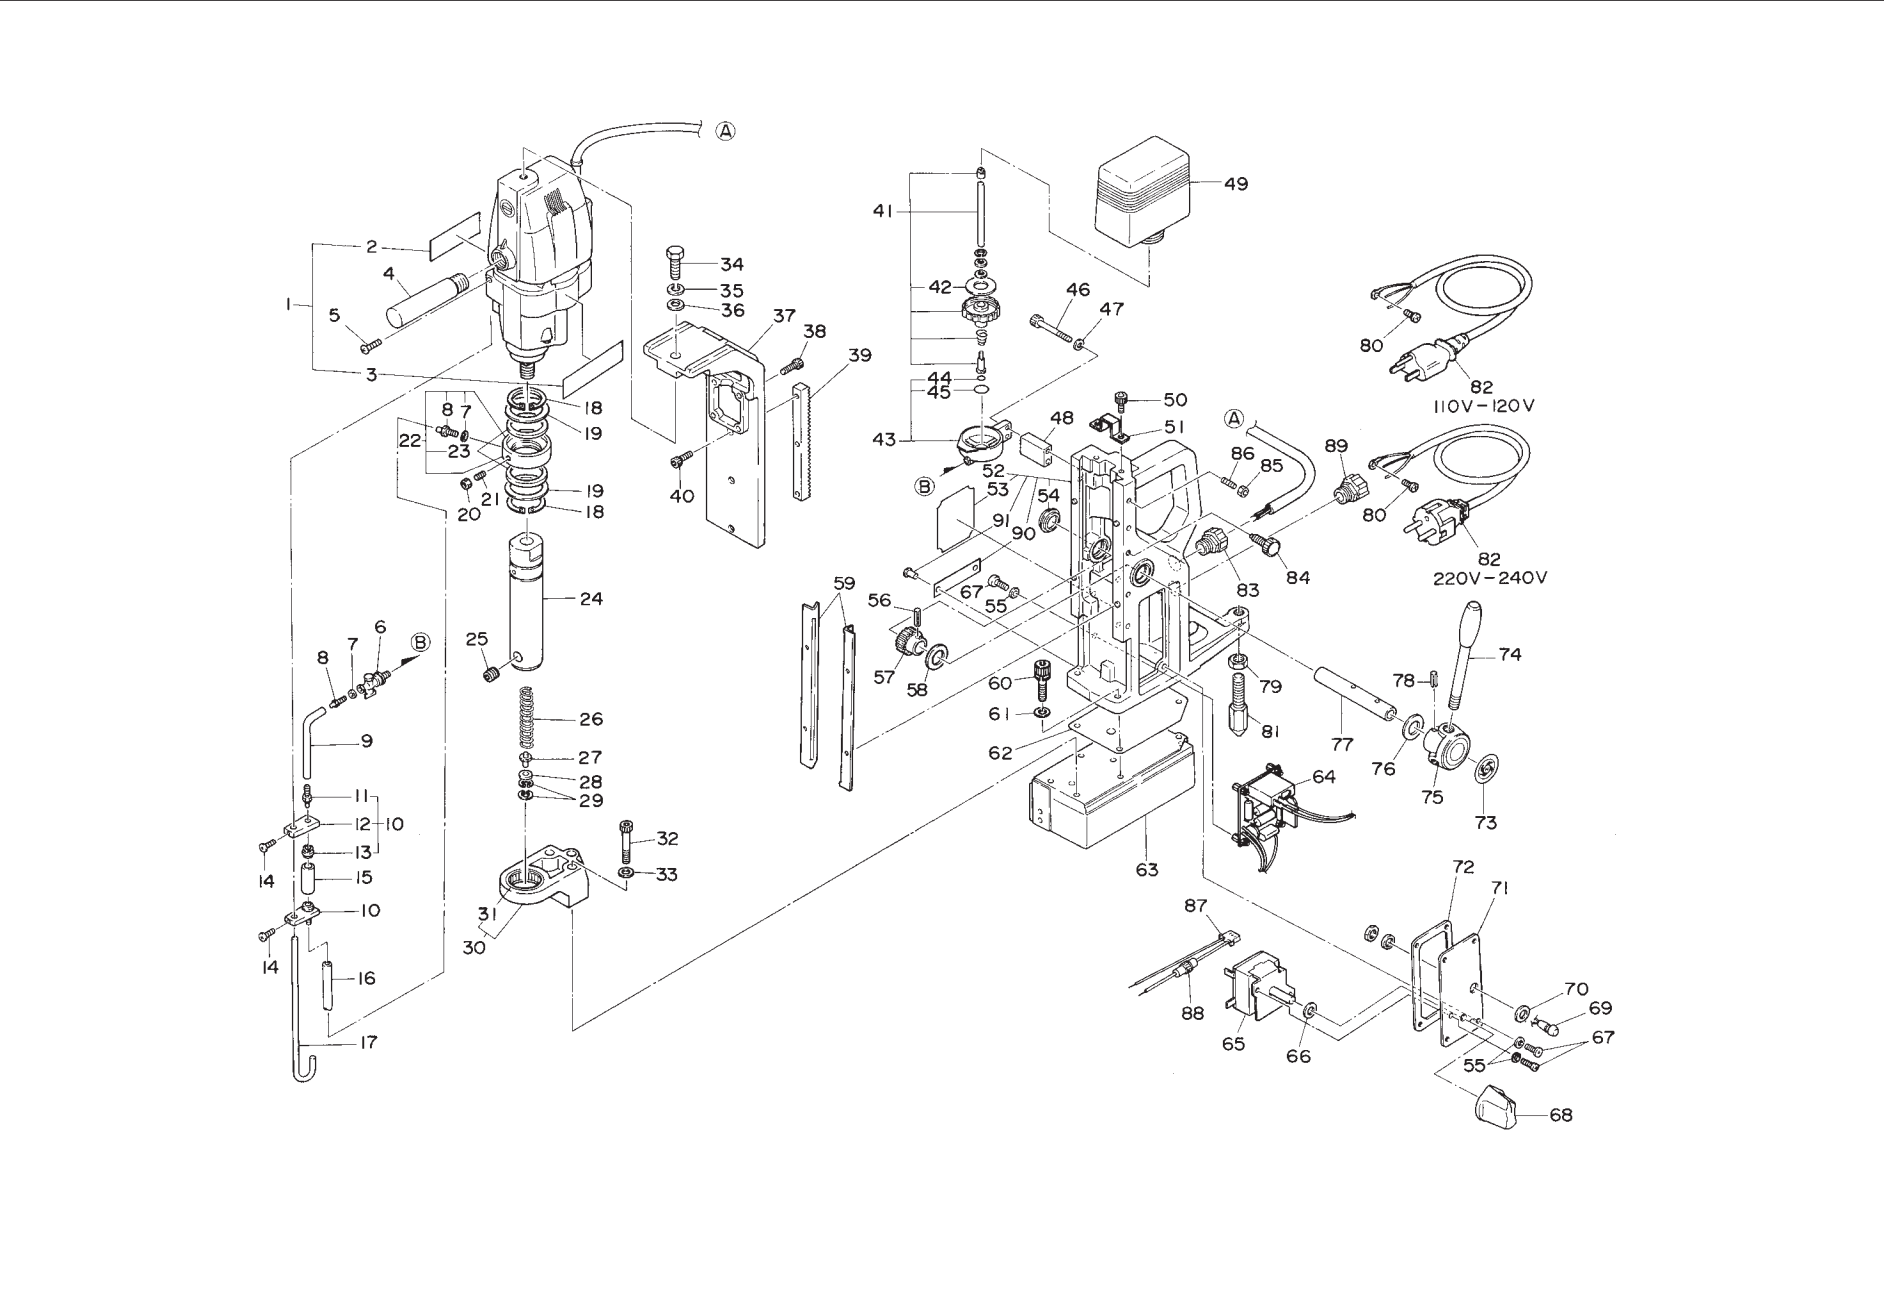

ATRA ACE AS-50 ASSEMBLY AND PARTS LIST

The part numbers with () are included in the Ass'y parts written above them.

No.	Part No.	Part Name	Q'ty	Price	No.	Part No.	Part Name	Q'ty	Price	No.	Part No.	Part Name	Q'ty	Price
1	TB03041	Drill Motor Ass'y A (110-120V)	1 set		37	TQ03119	Slide Board	1		71	TQ04449	Circuit Board (110-120V)	1	
1	TB02629	Drill Motor Ass'y A (220-240V)	1 set		38	TP06637	Hex. Bolt 5 X 40	4		71	TQ03404	Circuit Board (220-240V)	1	
-	(TA9A028)	Brush Ass'y (2 pcs/set)	1 set		39	TP12776	Rack	1		72	TQ03123	Packing Body	1	
2	(TQ05281)	Drill Label (rpm)	1		40	TP02863	Hex. Bolt 5 X 20	3		73	TP02573	Plate Nitto	1	
3	(TQ05063)	Caution Label	1		41	TB00516	Cap Ass'y	1 set		74	TP00118	Feed Handle	3	
4	TB02534	Side Handle Ass'y	1 set		42	(TQ00701)	Packing Cap	1		75	TP02572	Handle Boss	1	
5	TP02638	+ Screw 4 X 12	1		43	TB01380	Oil Tank Bracket Sub Ass'y	1 set		76	TP12766	Washer 20.5 X 34 X 1	1	
6	TP14495	Petcock Valve 1/8(PT)	1		44	(TP11994)	O-Ring P-4	1		77	TP12765	Pinion Shaft	1	
7	CP21947	Seal Packing	2		45	(CP20180)	O-Ring P-18	1		78	TP09853	Spring Pin 5 X 34	1	
8	TP14500	Hose Nipple	2		46	TP05903	Hex. Bolt 6 X 60	2		79	TP03914	Hex. Nut Type 3 M16	1	
9	TB01098	Tube 4 X 7 X 3000 Ass'y	1 set		47	TP00092	Plain Washer M6	2		80	LP08489	+ Screw 4 X 6	1	
10	TA99504	Oil Dropper Plate Ass'y	2 set		48	TQ03118	Spacer Tank Bracket	1		81	TQ00720	Stabilizer Shaft	1	
11	(TP15816)	Dropper Nipple	2		49	TQ00702	Oil Tank	1		82	TA9A757	Cabtyre Cable Ass'y	1 set	
12	(TP15817)	Dropper Plate	2		50	TP06342	Hex. Bolt 4 X 10	2		83	TB01286	Cabtyre Cord Ass'y	1 set	
13	(TP15818)	Dropper Packing	2		51	TP16013	Rack Stopper BA	1		84	TP13889	Cable Connector SC4-3	1	
14	TP02797	+ Screw 4 X 6	2		52	TB04418	Body Sub Ass'y	1 set		85	TP02936	Set Screw	1	
15	TP15819	Dropper Pipe	1		53	(TQ05807)	Plate Warning	1		86	TP02937	Hex. Nut M5	4	
16	TB01098	Tube 4 X 7 X 3000 Ass'y	1 set		54	(TP12764)	Cap	1		87	TP02937	Hex. Screw 5 X 20	4	
17	TQ03397	Oil Ring Stopper	1		90	(TP04769)	Plate Serial Number	1		88	TB02459	Cord Ass'y with Fuse	1 set	
18	TP14969	Retaining Ring ISTW-38	2		91	(TP05136)	Rivet No.2 X 4.8	2		89	(TQ03229)	Fuse 2A 250V	1	
19	TP12773	Washer 38.5 X 54 X 1	2		55	TQ00258	Seal Washer M4	10		89	TP13889	Connector SC4-3	1	
20	LP10496	Hex. Nut M6	1		56	TP13891	Spring Pin 5 X 38	1		89	TQ01838	Cable Connector SC4-1	1	
21	TP15983	Hex. Screw 6 X 30	1		57	TP00009	Pinion	1						
22	TB00496	Oil Ring Sub Ass'y	1 set		58	TP03910	Washer M20	1						
23	(TP14499)	Oil Seal GD38 X 48 X 4	2		59	TP12777	Slide Plate	2						
24	TA99712	Arbor Body 50 Ass'y	1		60	TQ03345	Hex. Socket Bolt 8 X 25	4						
25	TP16723	Hex. Screw 12 X 9.5	1		61	TP00046	Plain Washer M8	4						
26	TP15998	Spring 1.6 X 16.2 X 120	1		62	TQ03124	Packing Pole	1						
27	TP15981	Pilot Spacer	1		63	TA99708	Square Magnet (110-120V)	1 set						
28	TP15848	Spacer 10.5 X 19 X 5	1		63	TB02603	Square Magnet (220-240V)	1 set						
29	TP13905	Retaining Ring RTW-19	2		64	TB02619	Control Board Ass'y (115V)	1 set						
30	TB02695	Bracket Ass'y	1 set		64	TB02580	Control Board Ass'y	1 set						
31	(TQ03444)	Needle Bearing B-2410	1		65	TQ03385	Rotary Switch EC2313	1 set						
32	TP13332	Hex. Socket Bolt 8 X 50	3		66	TQ01331	Seal Washer M6	1						
33	TP05049	Washer M8	3		67	TP02618	+ Screw 4 X 8	10						
34	TP12782	Hex. Bolt 10 X 35	1		68	TP12781	Control Knob	1						
35	TP06226	Spring Washer M10	1		69	TQ03115	Lamp DOH-8HSR (Red)	1 set						
36	TP07225	Plain Washer M10	1		70	TQ03130	Seal Washer M8	1						