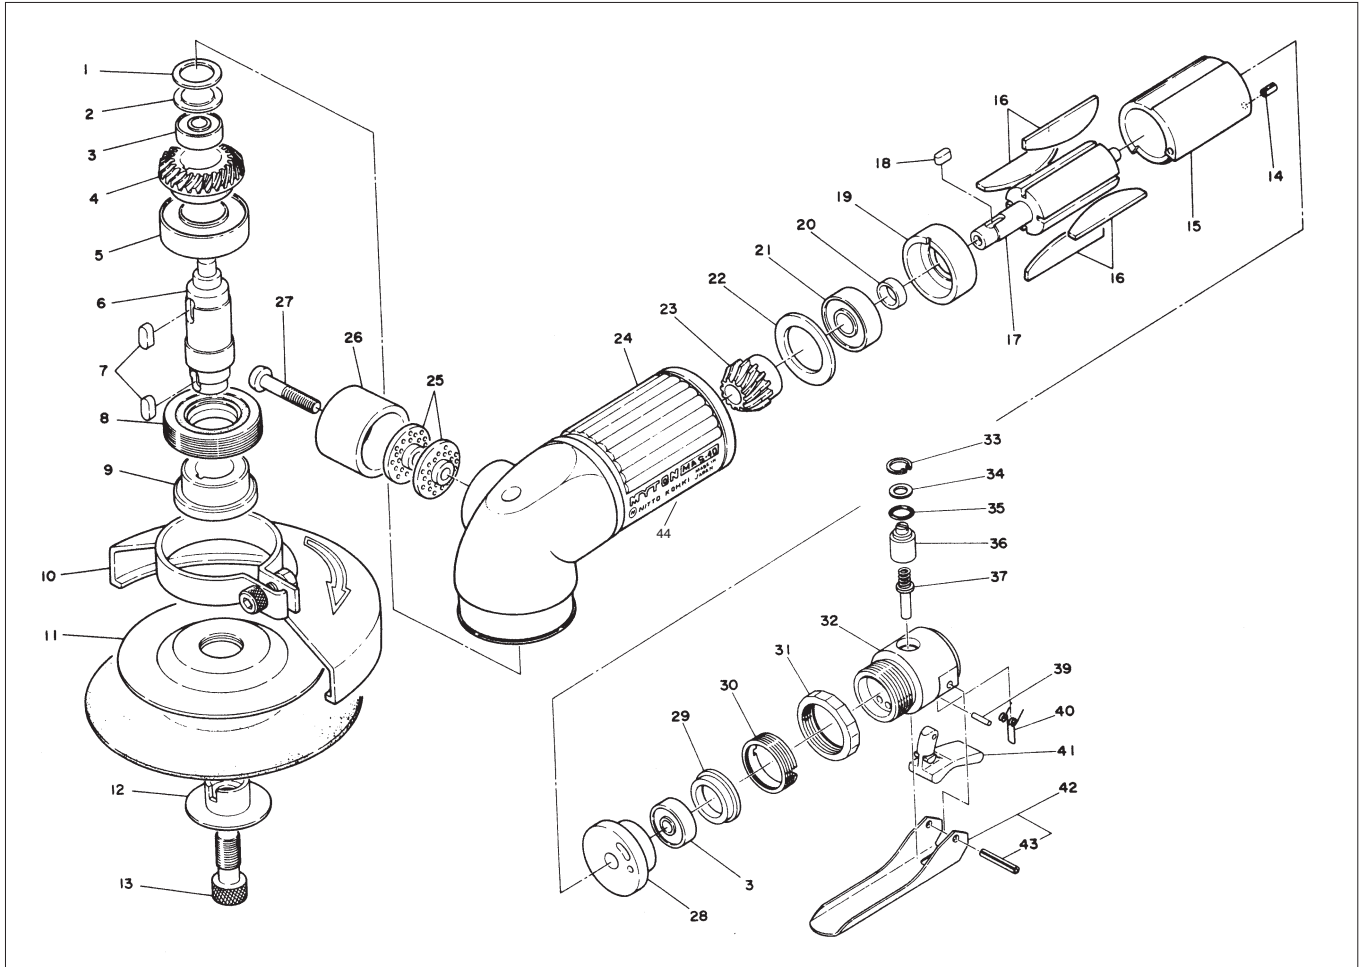

MYTON MAS-40 ASSEMBLY AND PARTS LIST

The part numbers with () are included in the Ass'y parts written above them.

No.	Part No.	Part Name	Q'ty	Price
1	TP10826	Packing	1	
2	TP10100	Bearing Cover	1	
3	TP03933	Bearing R-1760 ZZ	2	
4	TP10116	Gear	1	
5	TP00539	Ball Bearing 6002ZZ	1	
6	TP14933	Spindle	1	
7	TP00502	Sunk Key 4 X 4 X 9.5	2	
8	TA91054	Bearing Set Screw Ass'y	1 set	
9	TQ00774	Lock Plate	1	
10	TA99145	Wheel Guard Ass'y	1 set	
11	TP14948	Sanding Pad	1	
12	TP14944	Disc Lock 16mm Dia	1	
13	TP09932	Hex. Bolt 8 X 20	1	
14	TP00496	Spring Pin 2.5 X 6	1	
15	TP06121	Cylinder	1	
16	TA9A287	Blades (4 pcs/set)	1 set	
17	TQ06119	Rotor	1	
18	TP10107	Sunk Key 3 X 3 X 8	1	
19	TP14931	End Plate B	1	
20	TP06322	Spacer 8 X 11 X 3	1	
21	TP00468	Ball Bearing 608Z	1	
22	TP10101	Spacer 19 X 28 X 2	1	
23	TP10113	Pinion	1	
24	TA99150	Housing Ass'y	1 set	
25	TP14040	Silencer Plate	2	

No.	Part No.	Part Name	Q'ty	Price
26	TP14041	Exhaust Cover	1	
27	LP08450	+ Screw 5 X 25	1	
28	TP10109	End Plate A	1	
29	TP10110	Cap	1	
30	TP10098	Lock Nut	1	
31	TP03468	Lock Ring	1	
32	TP15211	Valve Body	1	
33	TP03695	Retaining Ring C-12	1	
34	TP06326	Spacer 6 X 12 X 1.2	1	
35	TP11997	O-Ring KS-7	1	
36	TP06325	Adjust Valve	1	
37	TA99300	Valve Stem Ass'y	1 set	
39	TP09434	Spring Pin 2 X 12	1	
40	TP14340	Torsion Coil Spring	1	
41	TP14339	Lock Lever	1	
42	TA96253	Throttle Lever Ass'y	1 set	
43	(TP01921)	Spring Pin 3 X 18	1	
44	TP14946	Grip Tube	1	

ACCESSORIES

	TP00474	Spanner 17	1	
	TP00170	Hex. Wrench Key 6	1	
	TP02236	Reducer PT1/4 X NPT1/4	1	
	TP02380	Hose Nipple NPT1/4 X 3/8	1	