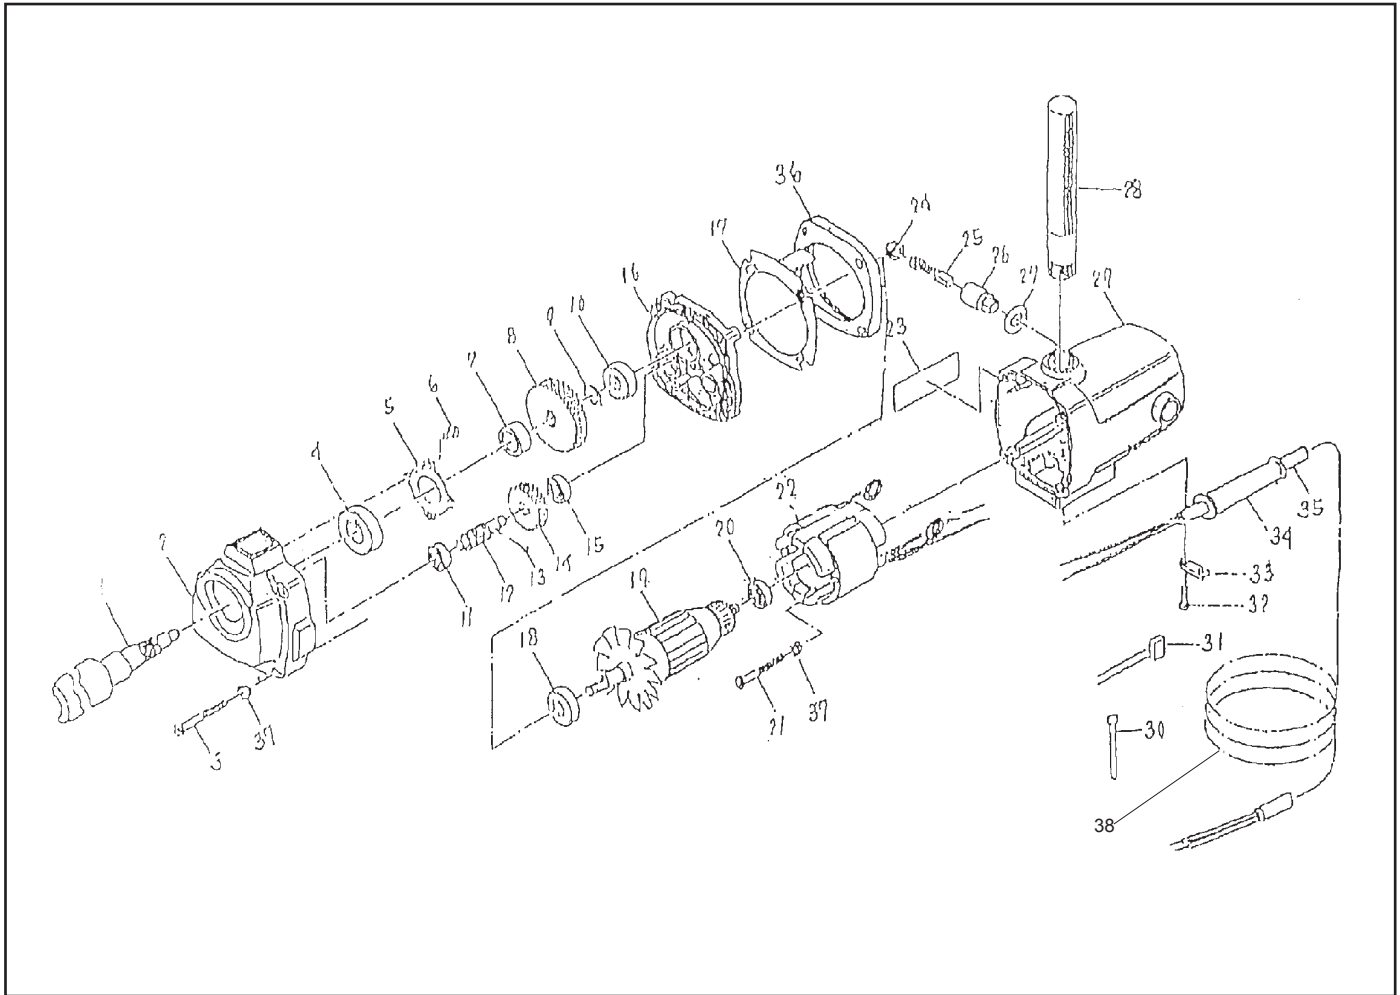

QA-3500/QA-4000 MOTOR ASSEMBLY AND PARTS LIST

The Part Numbers with () are included in the Ass'y parts written above them.

No.	Part No.	Part Name	Q'ty	Price
1	TQ01959	Spindle Arbor	1	
2	TQ01137	Gear Case	1	
3	TP17449	+ Screw 5 X 60	4	
4	TP04160	Ball Bearing 6203 ZZ	1	
5	TP00858	Bearing Stopper	1	
6	TP11492	+ Screw 5 X 10	4	
7	TQ00860	Collar	1	
8	TQ00861	Spiral Gear (B)	1	
9	TP18356	Retaining Ring C-14	1	
10	TP17438	Ball Bearing 6200Z	1	
11	TP00468	Ball Bearing 608Z	1	
12	TQ00862	Pinion	1	
13	TP06393	Sunk Key 3 X 3 X 5	1	
14	TQ00863	Spiral Gear (A)	1	
15	TQ00468	Ball Bearing 608ZZ	1	
16	TQ00864	Bearing Bracket	1	
17	TQ00865	Wind Shield Plate	1	
18	TP17438	Ball Bearing 6200Z	1	
19	TB00820	Armature Ass'y (115V)	1 set	

No.	Part No.	Part Name	Q'ty	Price
20	TP00468	Ball Bearing 608Z	1	
21	TP17449	+ Screw 5 X 60	4	
22	TB00822	Field Ass'y (115V)	1 set	
23	TQ04417	Name Plate (115V)	1	
24	TQ00867	Brush Cap	2	
25	TB00598	Carbon Brush (2 pcs/set)	1 set	
26	TQ00868	Brush Holder	2	
27	TB00869	Insulation Washer	1	
28	TB02534	Side Handle Ass'y	1 set	
29	TQ00870	Motor Housing	1	
30	LP13171	Cable Band	1	
31	TP16481	Condenser SM-37R8291	1	
32	LP30251	+ Screw 4 X 16	2	
33	TP13362	Cord Clamp	1	
34	TP13363	Cord Armor	1	
35	TQ01440	Cord for Electric Motor	1	
36	TQ00866	Spacer	1	
37	TP00513	Spring Washer M5	6	
38	TQ01440	Cord for Electric Motor	1	