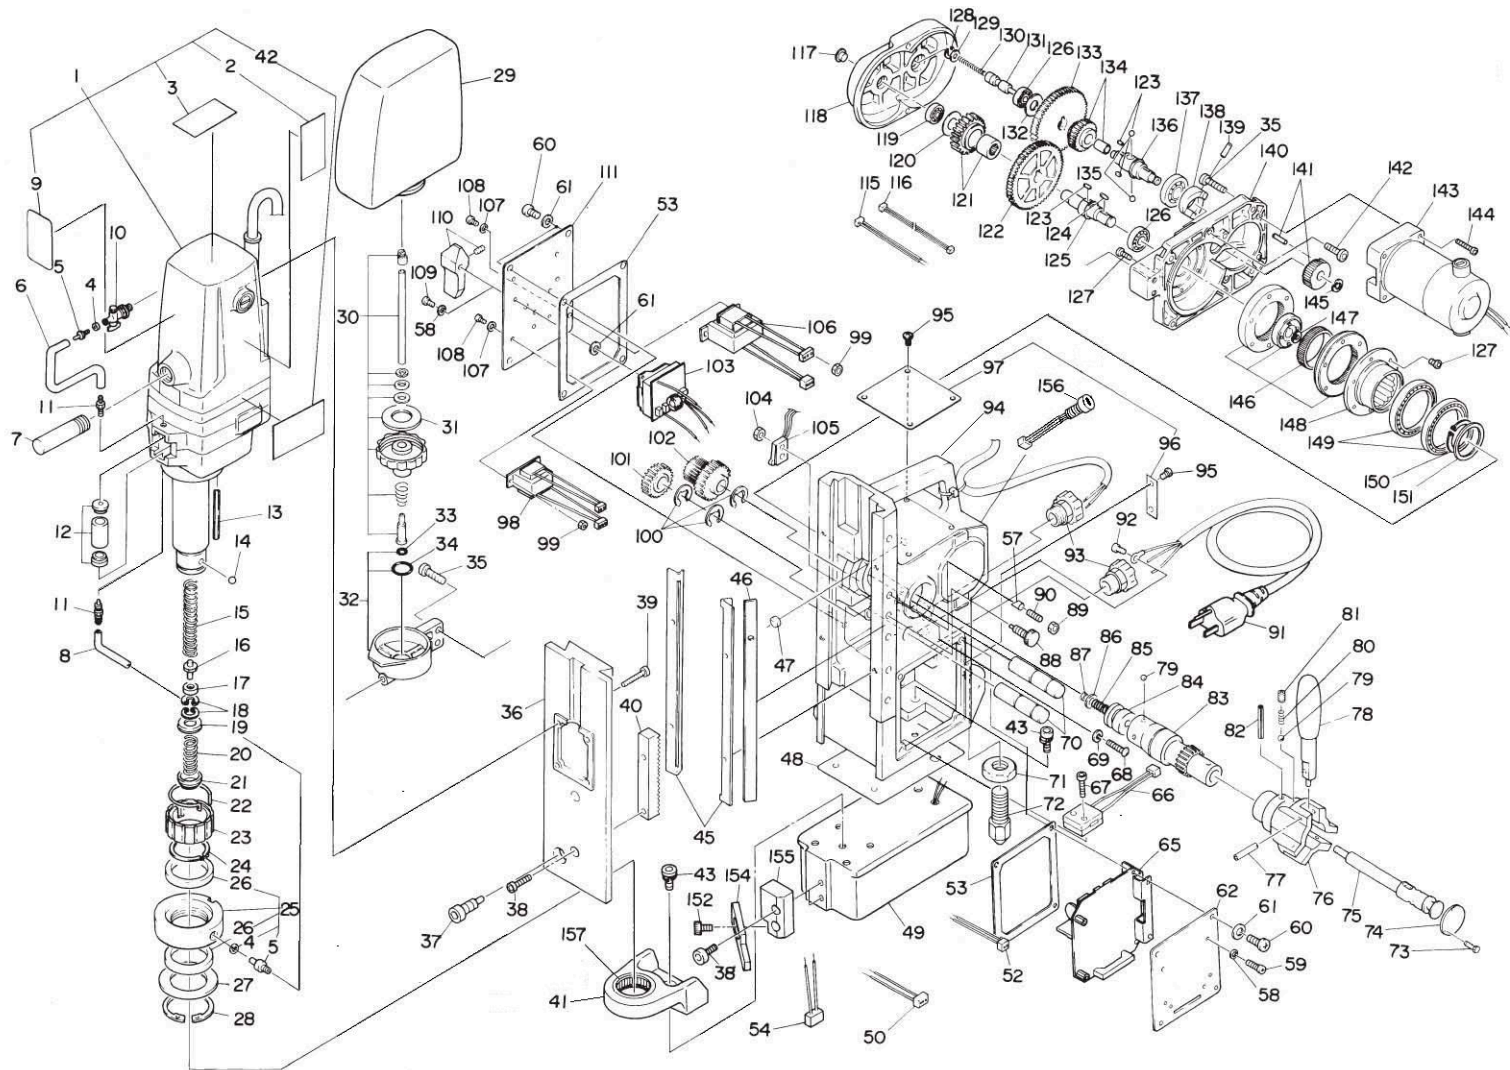

# ATRA ACE QA-4000 (110-120V) ASSEMBLY AND PARTS LIST

The parts numbers with ( ) are included in the Ass'y parts written above them.

No.	Part No.	Part Name	Q'ty	Price
1	TB04072	Drill Motor Ass'y (115V)	1 set	
	(TB00598)	Carbon Brush (2 pcs/set)	1 set	
2	(TQ05063)	Caution Label	1	
3	(TQ05066)	Cutter Caution Label	1	
9	(TQ05064)	Cutter Mounting Label	1	
42	(TQ05063)	Caution Label	1	
4	CP21947	Seal Packing	2	
5	TP14500	Hose Nipple	2	
6	TP15821	Tube 4 X 7 X 240	1 set	
7	TB02534	Side Handle Ass'y	1 set	
8	TP15820	Tube 4 X 7 X 120	1 set	
10	TP14495	Petcock Valve 1/8(PT)	1	
11	TQ00672	Dropper Nipple	2	
12	TB00503	Oil Dropper Ass'y	1 set	
13	TP03261	Spring Pin 4 X 26 AW	1	
14	TB01672	Ball 5/16 Ass'y	1 set	
15	TP15998	Spring 1.6 X 16.2 X 120	1	
16	TQ01895	Pilot Spacer	1	
17	TP15848	Spacer 10.5 X 19 X 5	1	
18	TP13905	Retaining Ring RTW-19	2	
19	TB01348	Washer Ass'y	1 set	
20	TQ01898	Spring 0.8 X 12 X 31	1	
21	TB01349	Push Ring Ass'y	1 set	
22	TQ01896	Twist Spring	1	
23	TQ01897	Sleeve	1	
24	TP15239	Retaining Ring C-28	1	
25	TB00713	Oil Ring Ass'y	1 set	
26	(TP14499)	Oil Seal GD38 X 48 X 4	2	
27	TP12773	Washer 38.5 X 54 X 1	1	
28	TP14969	Retaining Ring ISTW-38	1	
29	TQ04779	Oil Tank	1	
30	TB03785	Cap Ass'y	1 set	
31	(TQ00701)	Packing Cap	1	
32	TB01380	Oil Tank Bracket Sub Ass'y	1 set	
33	(TP11994)	O-Ring P-4	1	
34	(CP20180)	O-Ring P-18	1	
35	TP03086	Hex. Bolt 6 X 20	6	
36	TQ01899	Slide Board	1	
37	TP14717	Hex. Socket Bolt 10 X 20	1	
38	TP14178	Hex. Bolt 6 X 10	2	
39	TP08013	Hex. Bolt 5 X 25	4	
40	TP15111	Rack	1	
41	TB02694	Bracket Ass'y	1 set	
157	(TQ03444)	Needle Bearing B-2410	1	
43	TQ03344	Hex. Socket Bolt 8 X 20	6	
45	TP12777	Slide Plate	2	
46	TQ01905	Jib	1	
47	TQ00394	Seal Bushing	1	
48	TQ01928	Packing for Pole	1	
49	TB03914	Square Pole Ass'y (115V)	1 set	
50	TB00578	H Cord Ass'y	1 set	
52	TB00577	F Cord Ass'y	1 set	
53	TQ01933	Packing for Body	2	
57	TQ04783	Supporter	5	
58	TQ00258	Seal Washer M4	6	
59	TQ01526	Pan Head Screw 4 X 10	4	