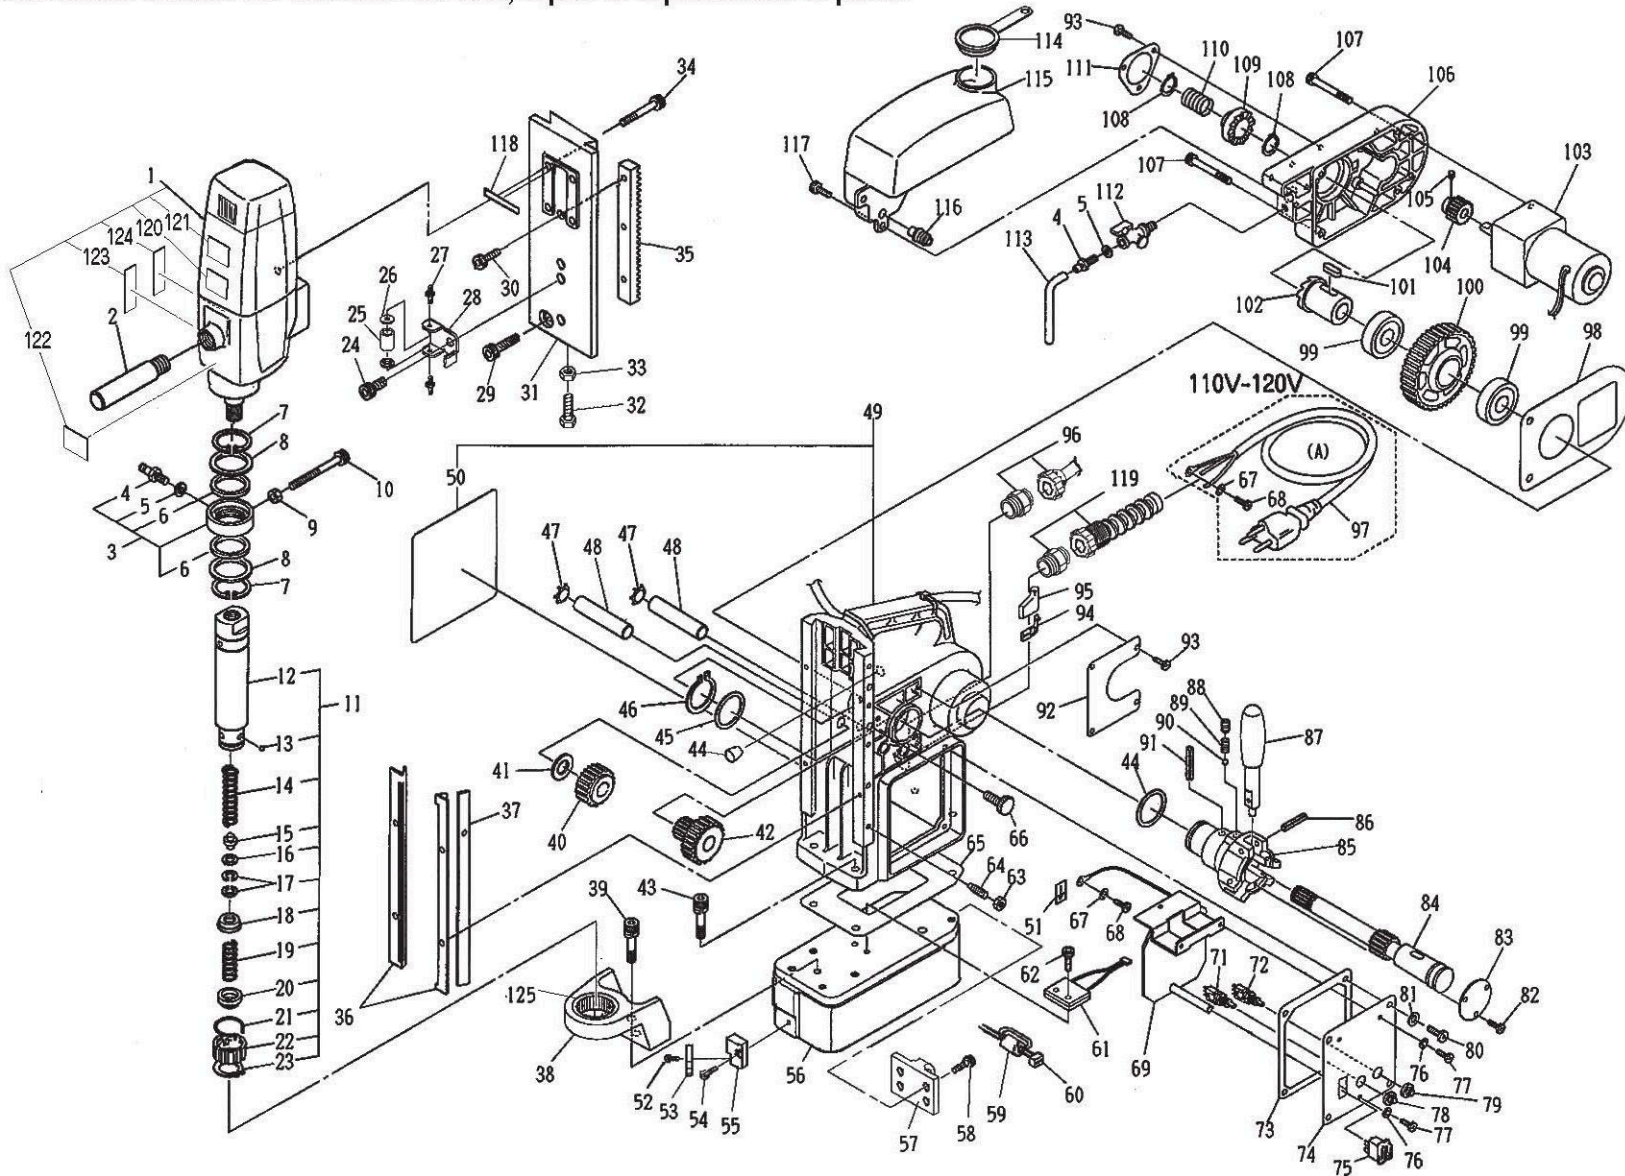

12 ATRA ACE WA-5000 PARTS LIST

The part numbers with () are included in the Ass'y parts written above them.

No.	Part No.	Part Name	Q'ty	Price
1	TB07169	Drill Motor Ass'y (110V-120V)	1set	
-	(TB05187)	Carbon Brush Ass'y	1set	
120	(TQ11565)	Label Arbor Warning	1	
121	(TQ13281)	Label Shock Warning	1	
122	(TQ10648)	Label Change Caution	1	
123	(TQ13284)	Label Adaptation Cutter Size	1	
124	(TQ10647)	Label Change Operation	1	
2	TB02534	Side Handle Ass'y	1set	
3	TB00496	Oil Ring Sub Ass'y	1set	
4	(TP14500)	Hose Nipple	2	
5	(CP21947)	Packing S-4.7x8x0.8	2	
6	(TP14499)	Oil Seal GD 38x48x4	2	
7	TP14969	External Retaining Ring ISTW-38	2	
8	TP12773	Washer 38.5x54x1	2	
9	LP10496	Hex. Nut M6	1	
10	TP05469	Hex. Socket Head Cap Screw 6x45	1	
11	TB07172	Arbor Body Ass'y	1set	
12	(TQ10650)	Arbor Body	1	
13	(TB01672)	Ball 5/16 Ass'y	1set	
14	(TQ10649)	Spring 1.4x16.2x135	1	
15	(TQ01895)	Pilot Spacer	1	
16	(TP15848)	Spacer 10.5x19x5	1	
17	(TP13905)	Internal Retaining Ring RTW-19	2	
18	(TB01948)	Washer Ass'y	1set	
19	(TQ01898)	Spring 0.8x12x31	1	
20	(TB01349)	Push Ring Ass'y	1set	
21	(TQ01896)	Rotating Spring	1	
22	(TQ01897)	Sleeve	1	
23	(TP15239)	External Retaining Ring C-28	1	
24	TP03247	Hex. Socket Head Cap Screw 10x15	1	
25	TQ00670	Dropper Pipe	1	
26	TQ00671	Dropper Packing	2	
27	TQ00672	Dropper Nipple	2	
28	TQ10785	Dropper Plate	1	
29	TP14174	Hex. Socket Head Cap Screw 10x25	1	
30	TP01945	Hex. Socket Head Cap Screw 5x12	3	
31	TQ10646	Slide Board	1	
32	TQ10849	Hex. Bolt 8x20	1	
33	TP08584	Hex. Nut M8	1	
34	TP04532	Hex. Socket Head Cap Screw 5x30	4	
35	TP12776	Rack	1	
36	TP12777	Slide Plate	2	
37	TQ06773	Gib	1	
38	TB05407	Bracket Ass'y	1set	
125	(TQ03444)	Roller Bearing	1	
39	TQ03346	Hex. Socket Cap Screw 8x30 with Spring Washer	3	
40	TQ11730	Spur Gear 1.5x26	1	
41	TQ06779	Washer 12.2x28x1	1	
42	TQ11729	Spur Gear 1.5x14x29	1	
43	TQ03345	Hex. Socket Head Cap Screw 8x25 with Spring Washer	4	
44	TQ10791	Rubber Stopper	1	