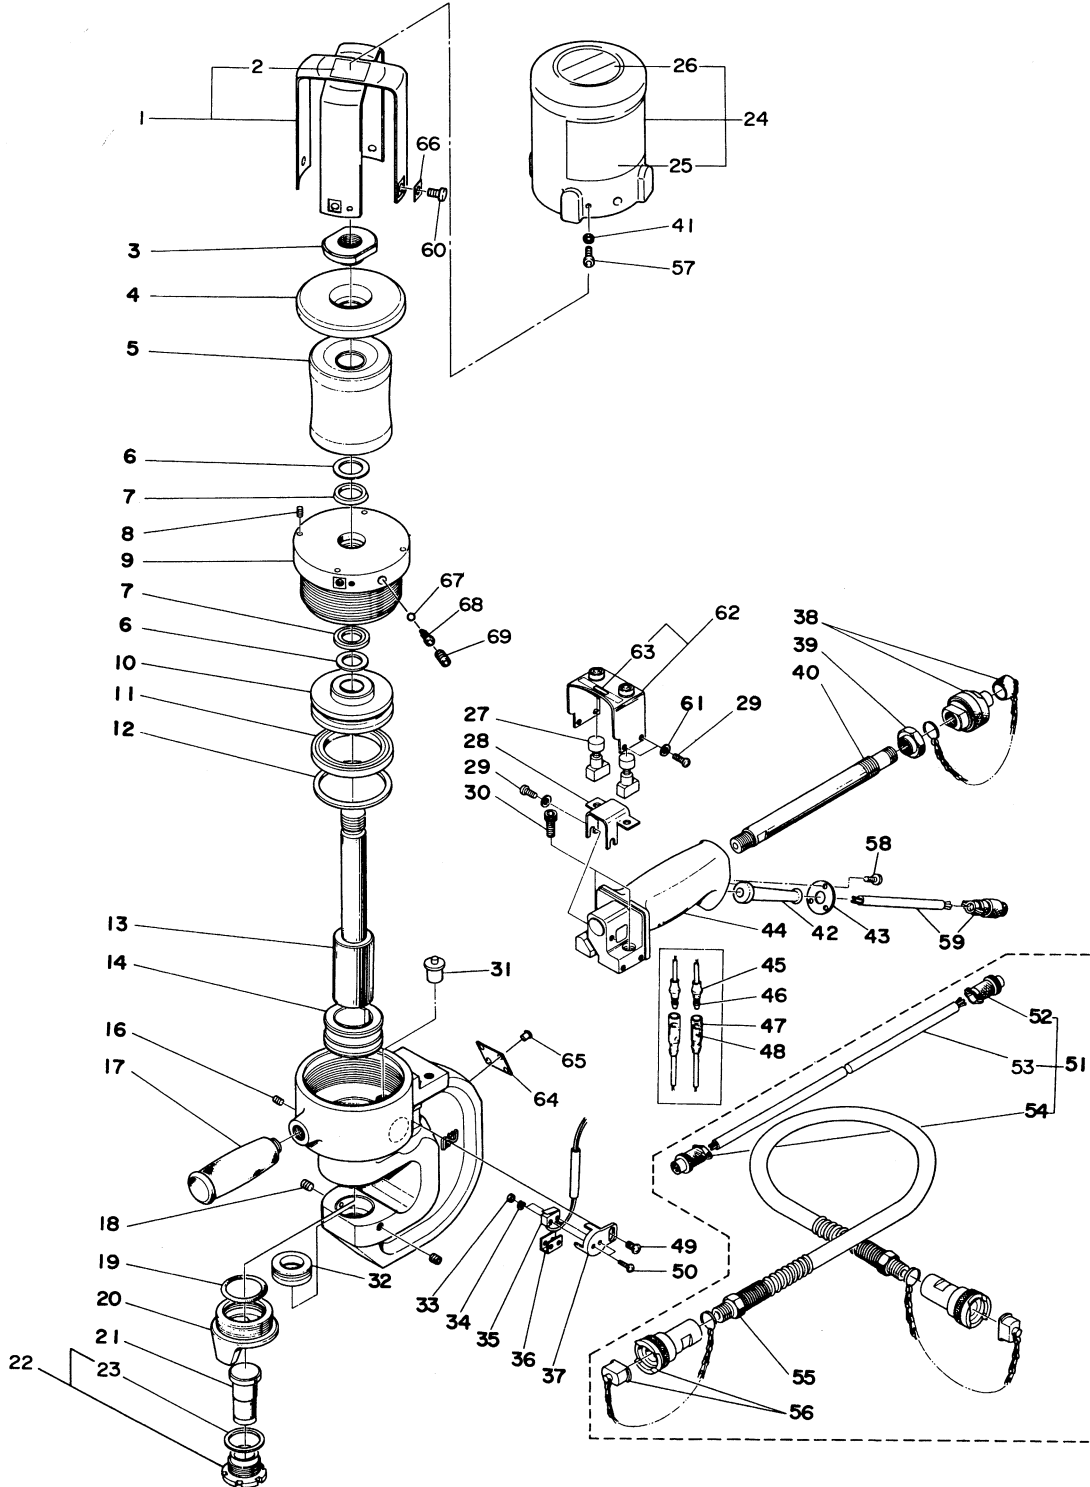

12 HA06-1322 ASSEMBLY

⚠ WARNING

This diagram is for your reference only. Do not attempt to service or repair the Tool.
Do not take the Tool apart. Contact an authorized Nitto dealer for all service and repair of the Tool.
Improper service and repair can cause accidents and service injuries.
Never attempt to modify the Tool. Never attempt service or repair the Tool yourself.