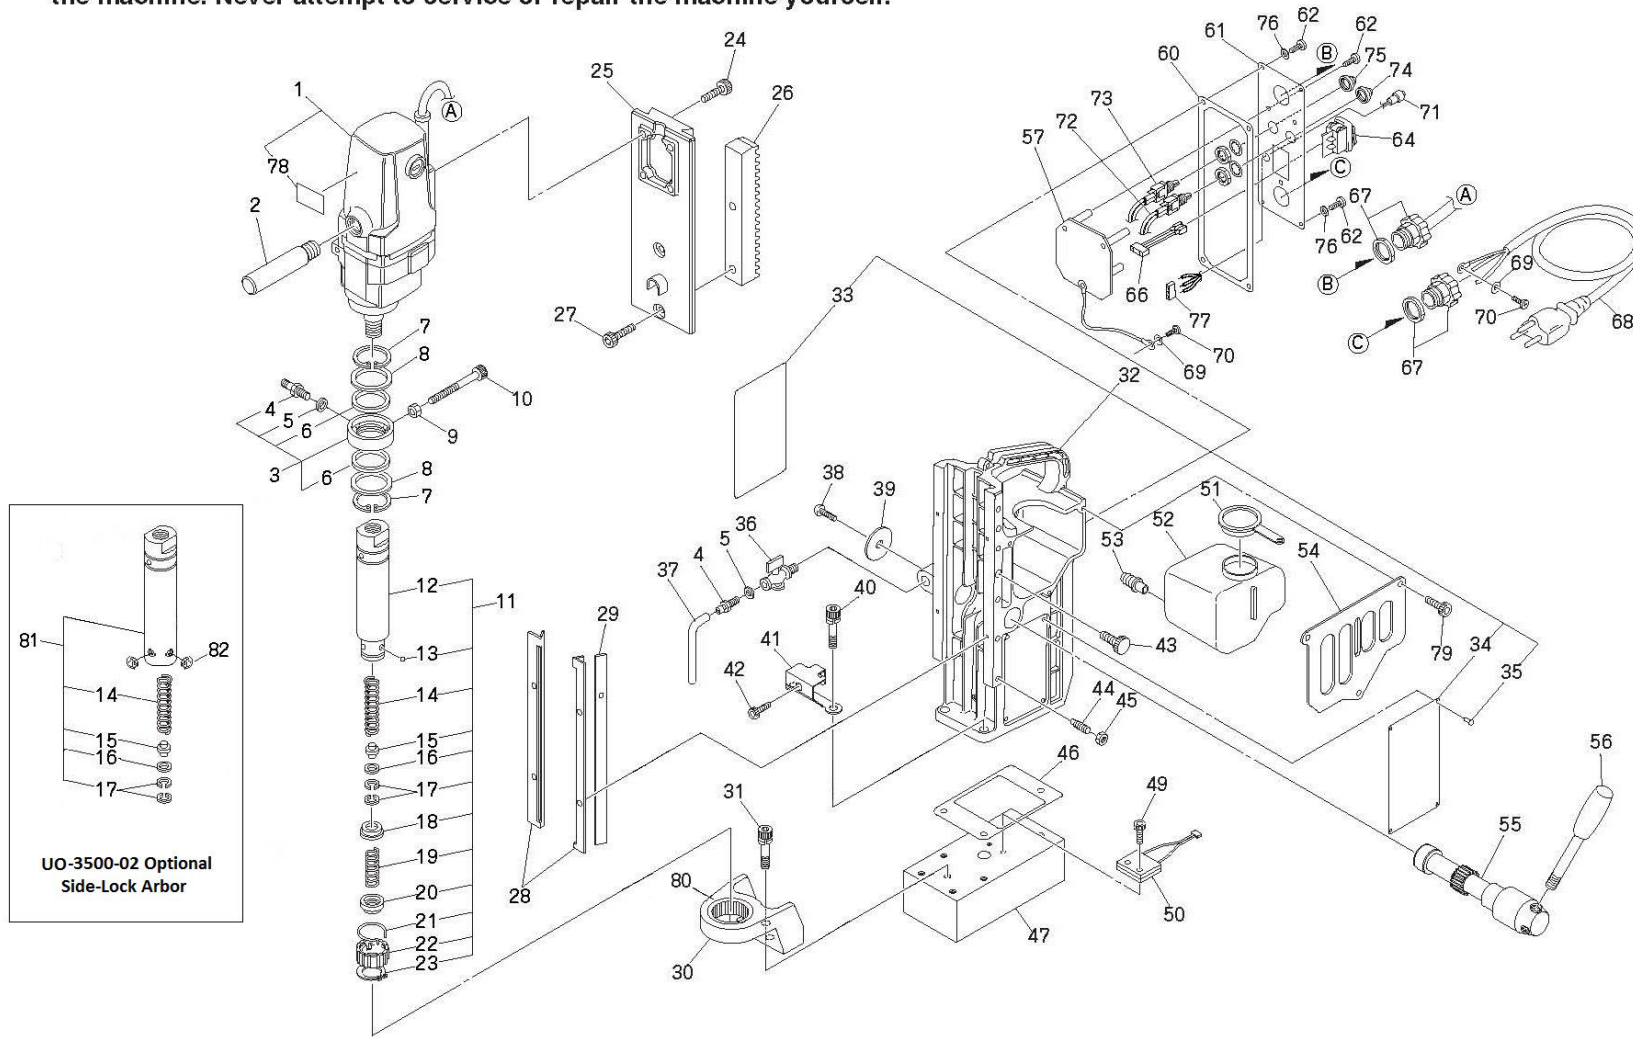

## 12 ATRA ACE UO-3500 PARTS LIST

The part numbers with ( ) are included in the Ass'y parts written above them.

No.	Part No.	Part Name	Q'ty	Price
1	TB05281	Drill Motor Ass'y	1set	
-	(TB00598)	Carbon Brush Ass'y (2pcs / set)	—	
2	TB02534	Side Handle Ass'y	1set	
3	TB00496	Oil Ring Sub Ass'y	1set	
4	(TP14500)	Hose Nipple	2	
5	(CP21947)	Packing S- 4.7 × 8.0 × 0	2	
6	(TP14499)	Oil Seal GD38 × 48 × 4	2	
7	TP14969	External Retaining Ring ISTW-38	2	
8	TP12773	Washer 38.5 × 54 × 1	2	
9	LP10496	Hex. Nut M6	1	
10	TP05469	Hex. Soc. Hd. Cap Screw 6 × 45	1	
11	TB05121	Arbor Body Ass'y	1set	
12	(TQ00755)	Arbor Body	1	
13	(TB01672)	Ball 5/16 Ass'y	1set	
14	(TP15998)	Spring 1.6 × 16.2 × 120	1	
15	(TQ01895)	Pilot Spacer	1	
16	(TP15848)	Spacer 10.5 × 19 × 5	1	
17	(TP13905)	Internal Retaining Ring RTW-19	2	
18	(TB01348)	Washer Ass'y	1set	
19	(TQ01898)	Spring 0.8 × 12 × 31	1	
20	(TB01349)	Push Ring Ass'y	1set	
21	(TQ01896)	Rotating Spring	1	
22	(TQ01897)	Sleeve One-Touch	1	
23	(TP15239)	External Retaining Ring C- 28	1	
24	TP04532	Hex. Soc. Hd. Cap Screw 5 × 30	4	
25	TQ07062	Slide Board	1	
26	TP15111	Rack	1	
27	TP14178	Hex. Soc. Hd. Cap Screw 6 × 10	2	
28	TP12777	Slide Plate	2	
29	TQ06773	Gib	1	
30	TB05407	Bracket Ass'y	1set	
(80)	TQ03444	Roller Bearing for Bracket Ass'y	1set	
31	TQ03346	Hex. Socket Head Cap Screw 8 × 30 With Spring Washer	3	
32	TB05404	Body Sub Ass'y	1set	
33	(TQ07080)	Label-Warning	1	
34	(TQ07079)	Plate-Spec.	1	
35	(TP05136)	Drive Rivet No. 2 × 4.8	4	
36	TP14495	P-Cock PT1/8	1	
37	TP15248	Tube 4 × 7 × 500	1set	
38	TQ04806	Hex. Soc. Button Head Screw 8 × 15	1	
39	TQ07081	Washer 30 × 8.5 × 3.2	1	
40	TQ03344	Hex. Soc. Hd. Cap Screw 8 × 20 With Spring Washer	3	
41	TQ07090	Chain Holder	1	
42	TP04715	Hex. Soc. Hd. Cap Screw 4 × 8	1	
43	TP02931	Set Screw	1	
44	TQ00730	Hex. Soc. Set Screw with Dog Point 6 × 20	5	
45	TP07419	Hex. Nut M6	5	
46	TQ07088	Packing-Pole	1	
47	TB05406	Square Pole Ass'y	1set	