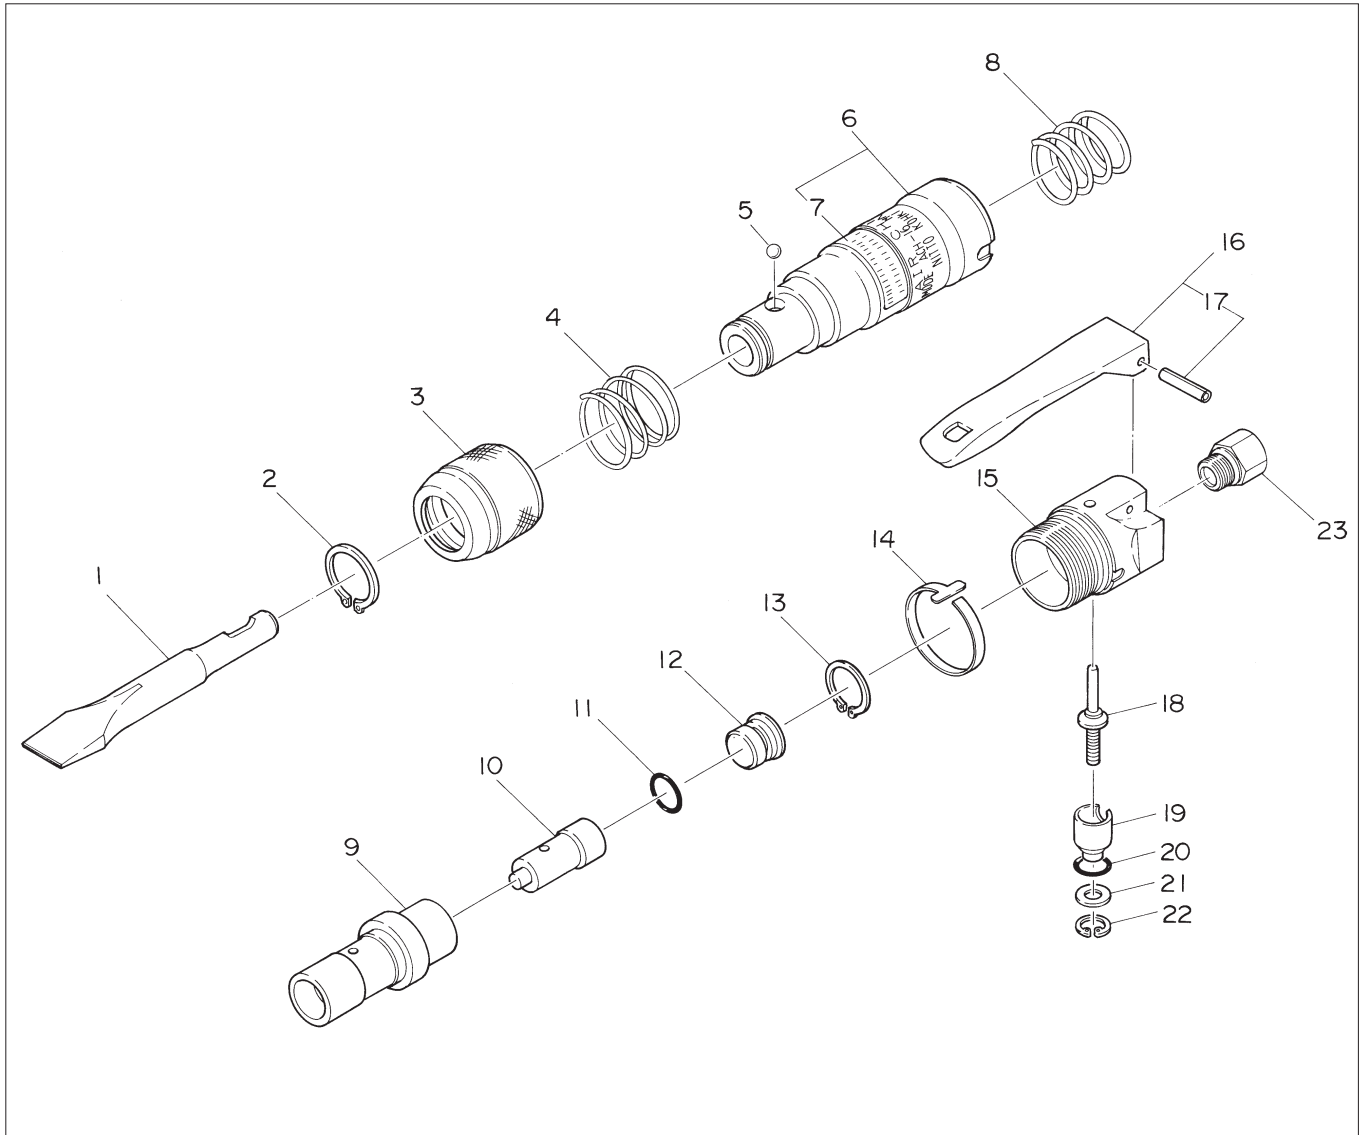

AIR CHIPPER ACH-16 ASSEMBLY AND PARTS LIST

The parts numbers with () are included in the Ass'y parts written above them.

No.	Part No.	Part Name	Q'ty	Price
1	TQ03431	Flat Chisel 20 X 120	1	
2	TP18406	Retaining Ring C-22	1	
3	TQ03423	Sleeve	1	
4	TQ03424	Spring 1.6 X 29.5 X 25	1	
5	TP06633	Ball 5/16	1	
6	TB02636	Cylinder Sub Ass'y	1 set	
7	(TQ02207)	Label CE Mark	1	
8	TQ03430	Spring 2.9 X 24.5 X 29	1	
9	TQ03426	Counter Cylinder	1	
10	TQ03427	Piston	1	
11	TP11998	O-Ring P-12	1	
12	TQ03425	End Plate	1	
13	CP00987	Retaining Ring C-18	1	
14	TQ03429	Lock Band	1	
15	TQ03428	Valve Body	1	

No.	Part No.	Part Name	Q'ty	Price
16	TB02772	Throttle Lever Ass'y	1 set	
17	(TP00460)	Spring Pin 3 X 22	1	
18	TA93070	Valve Stem Ass'y	1 set	
19	TP06325	Adjust Valve	1	
20	TP11997	O-Ring KS-7	1	
21	TP06326	Spacer 6 X 12 X 1.2	1	
22	TP03695	Retaining Ring	1	
23	TQ02349	Bushing M16 X PT 3/8	1	

ACCESSORIES

No.	Part No.	Part Name	Q'ty	Price
	TQ02350	Bushing PT3/8 X NPT3/8	1	
	TQ03262	Hose Nipple PT3/8 X 3/8	1	
	TQ03450	Instruction Manual	1	