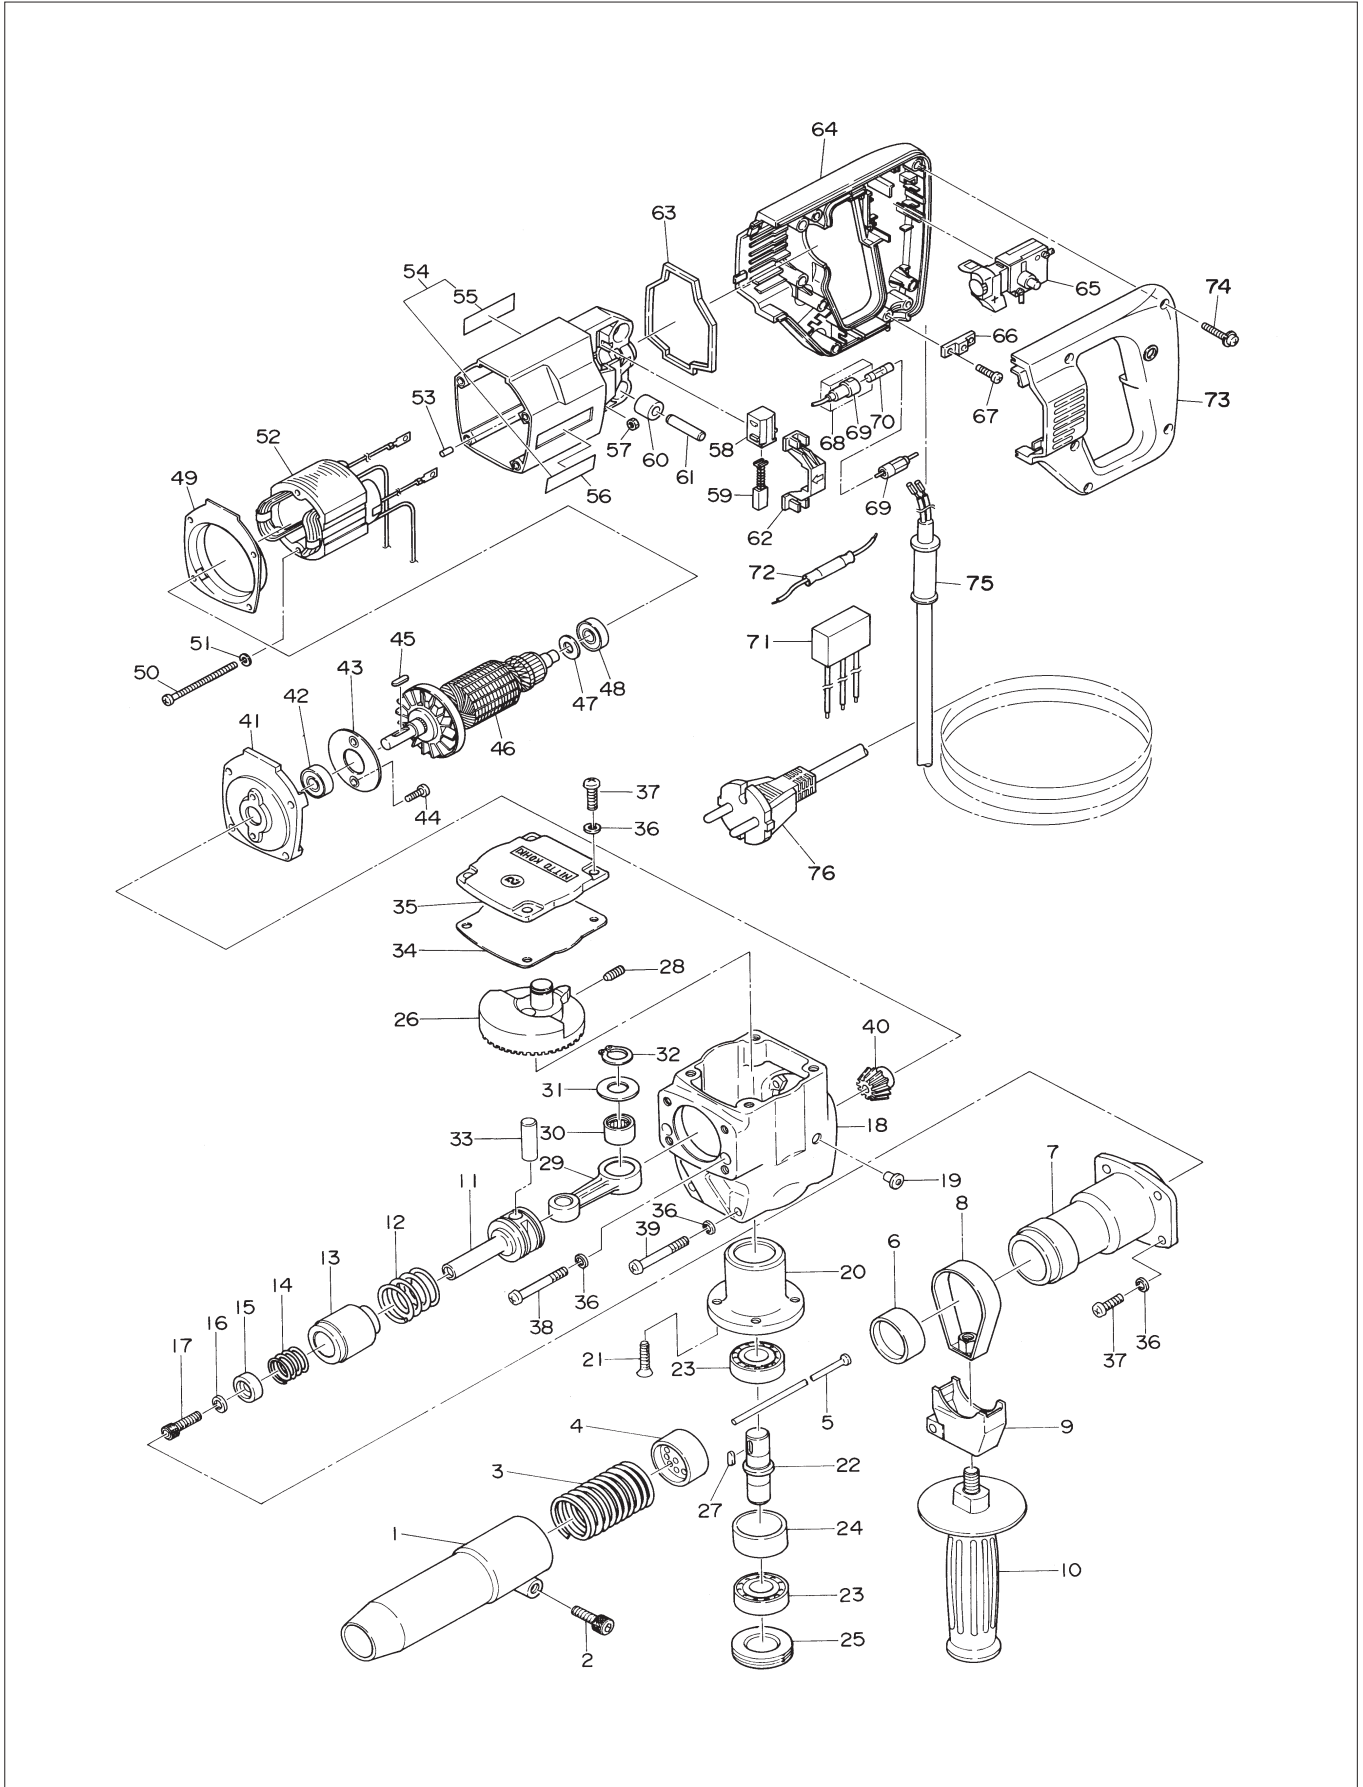

# JET CHISEL EJC-32A AC110V-120V 60Hz ASSEMBLY AND PARTS LIST

The parts numbers with ( ) are included in the Ass'y parts written above them. (110V-120V)

No.	Part No.	Part Name	Q'ty	Price
1	TA99980	Anvil Guide Sub Ass'y	1 set	
2	TP00045	Hex. Bolt 8 X 25	1	
3	TP16300	Spring 3.2 X 32.3 X 60	1	
4	TP16301	3mm Needle Supporter	1	
5	TP00341	3 X 180mm Needles	15	
6	TP16302	Throttle Anvil	1	
7	TA99947	Cylinder Ass'y	1 set	
8	TP16351	Handle Holder	1	
9	TP16352	Holder Cover	1	
10	TP16350	Side Handle	1	
11	TP16339	Piston	1	
12	TP16340	Spring 5 X 26 X 28.5	1	
13	TP16341	Hammer	1	
14	TP16342	Spring 3.8 X 15.9 X 17.5	1	
15	TP16343	Stopper	1	
16	TP00629	Spring Washer M6	1	
17	TP06217	Hex. Bolt 6 X 25	1	
18	TP16335	Crank Case	1	
19	TP04104	Oil Cup w/Ball 1/4	1	
20	TP16336	Bearing Case	1	
21	TP00133	Flat Screw 5 X 30	4	
22	TP16337	Spindle	1	
23	TP01609	Ball Bearing 6202Z	2	
24	TP16338	Spacer 29.1 X 34.9 X 16	1	
25	TP16334	Bearing Set Screw	1	
26	TP16332	Gear	1	
27	TP09933	Sunk Key 4 X 4 X 12	1	
28	TP16333	Hex. Screw 5 X 14	1	
29	TP16358	Crank Rod	1	
30	TP16359	Needle Bearing HK1412	1	
31	TP16304	Thrust Washer	1	
32	TP02539	Retaining Ring G-14	1	
33	TP16303	Long Cylindrical Roller	1	
34	TP16305	Gasket	1	
35	TP16306	Cap	1	
36	TP00513	Spring Washer M5	12	
37	TP00511	+ Screw 5 X 15	8	
38	TQ02655	Tapping Screw 5 X 40	2	
39	TQ02656	Tapping Screw 5 X 100	2	
40	TP16309	Pinion	1	