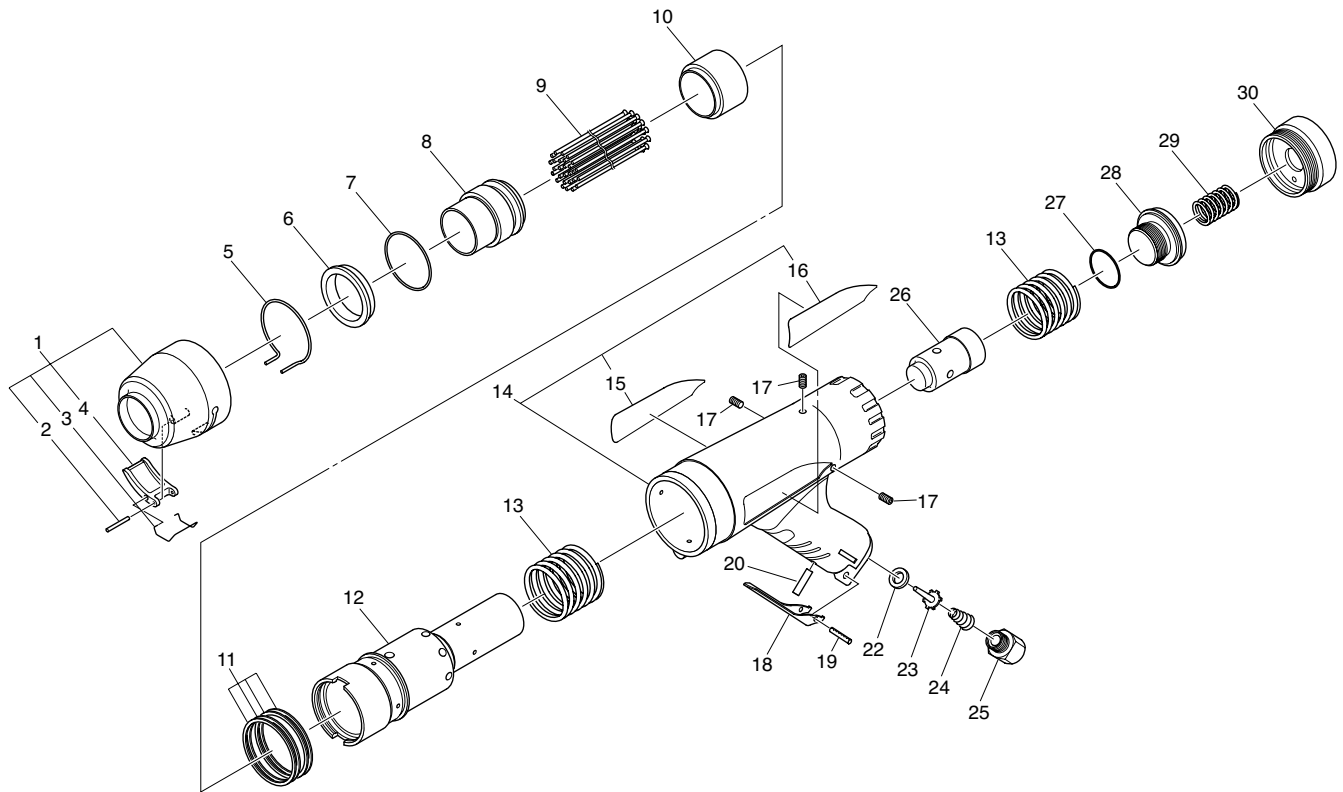

16. EXPLODED DIAGRAM : JEX-2800A

WARNING

This diagram is for your reference only. Do not attempt to service or repair the Tool.
Do not take the Tool apart. Contact an authorized Nitto dealer for all service and repair of the Tool.
Improper service and repair can cause accidents and service injuries.
Never attempt to modify the Tool. Never attempt service or repair the Tool yourself.

The part numbers with () are included in the Ass'y parts written above them.

No.	Part No.	Description	Qty	Price
1	TB05957	Needle Guide Ass'y	1set	
2	(TP13893)	Spring Pin 3x22	1	
3	(TQ10583)	Clamp Spring	1	
4	(TQ10555)	Clamp Lever	1	
5	TQ10246	Snap Ring	1	
6	TQ10247	Lock Ring	1	
7	TQ10562	O-Ring G-40	1	
8	TP01461	Needle Supporter O.D. 3	1	
9	TP00341	Needle O.D. 3x180mm	28	
10	TP00399	Throttle Anvil	1	
11	TQ10241	Back UP Ring	4	
12	TQ10240	Cylinder	1	
13	TQ10239	Spring 3.5x44x38	2	
14	TB08624	Housing Ass'y A	1set	
15	(TQ12783)	Label Warning	1	
16	(TQ12659)	Label Name	1	
17	(TP08684)	Hex.Socket Screw 4x8	3	
18	TP01557	Throttle Lever	1	
19	TP01802	Spring Pin 3x28	1	
20	TQ10450	Parallel Pin 5x35	1	

No.	Part No.	Description	Qty	Price
22	TQ04671	Seal Sheet 9x13.9x2	1	
23	TQ04664	Valve	1	
24	TQ04665	Conical Spring 0.8X6.4X11.6X21.8	1	
25	TQ10236	Bushing R3/8xM16	1	
26	TP00395	Piston	1	
27	CP21603	O-Ring JASO-1028	1	
28	TQ11251	Rear Bolt	1	
29	TQ10238	Spring 2.6x14.3x24	1	
30	TQ11250	Rear Cap	1	

Accessories

No.	Part No.	Description	Qty	Price
	—	Needle O.D.4x180mm	14	
	TP01462	Needle Supporter O.D.4	1	
	TQ02350	Bushing R3/8xNPT3/8	1	
	TQ03262	Hose Nipple R3/8x3/8	1	
	TQ12717	Instruction Manual	1	
	TQ12718	Declaration of Conformity	1	