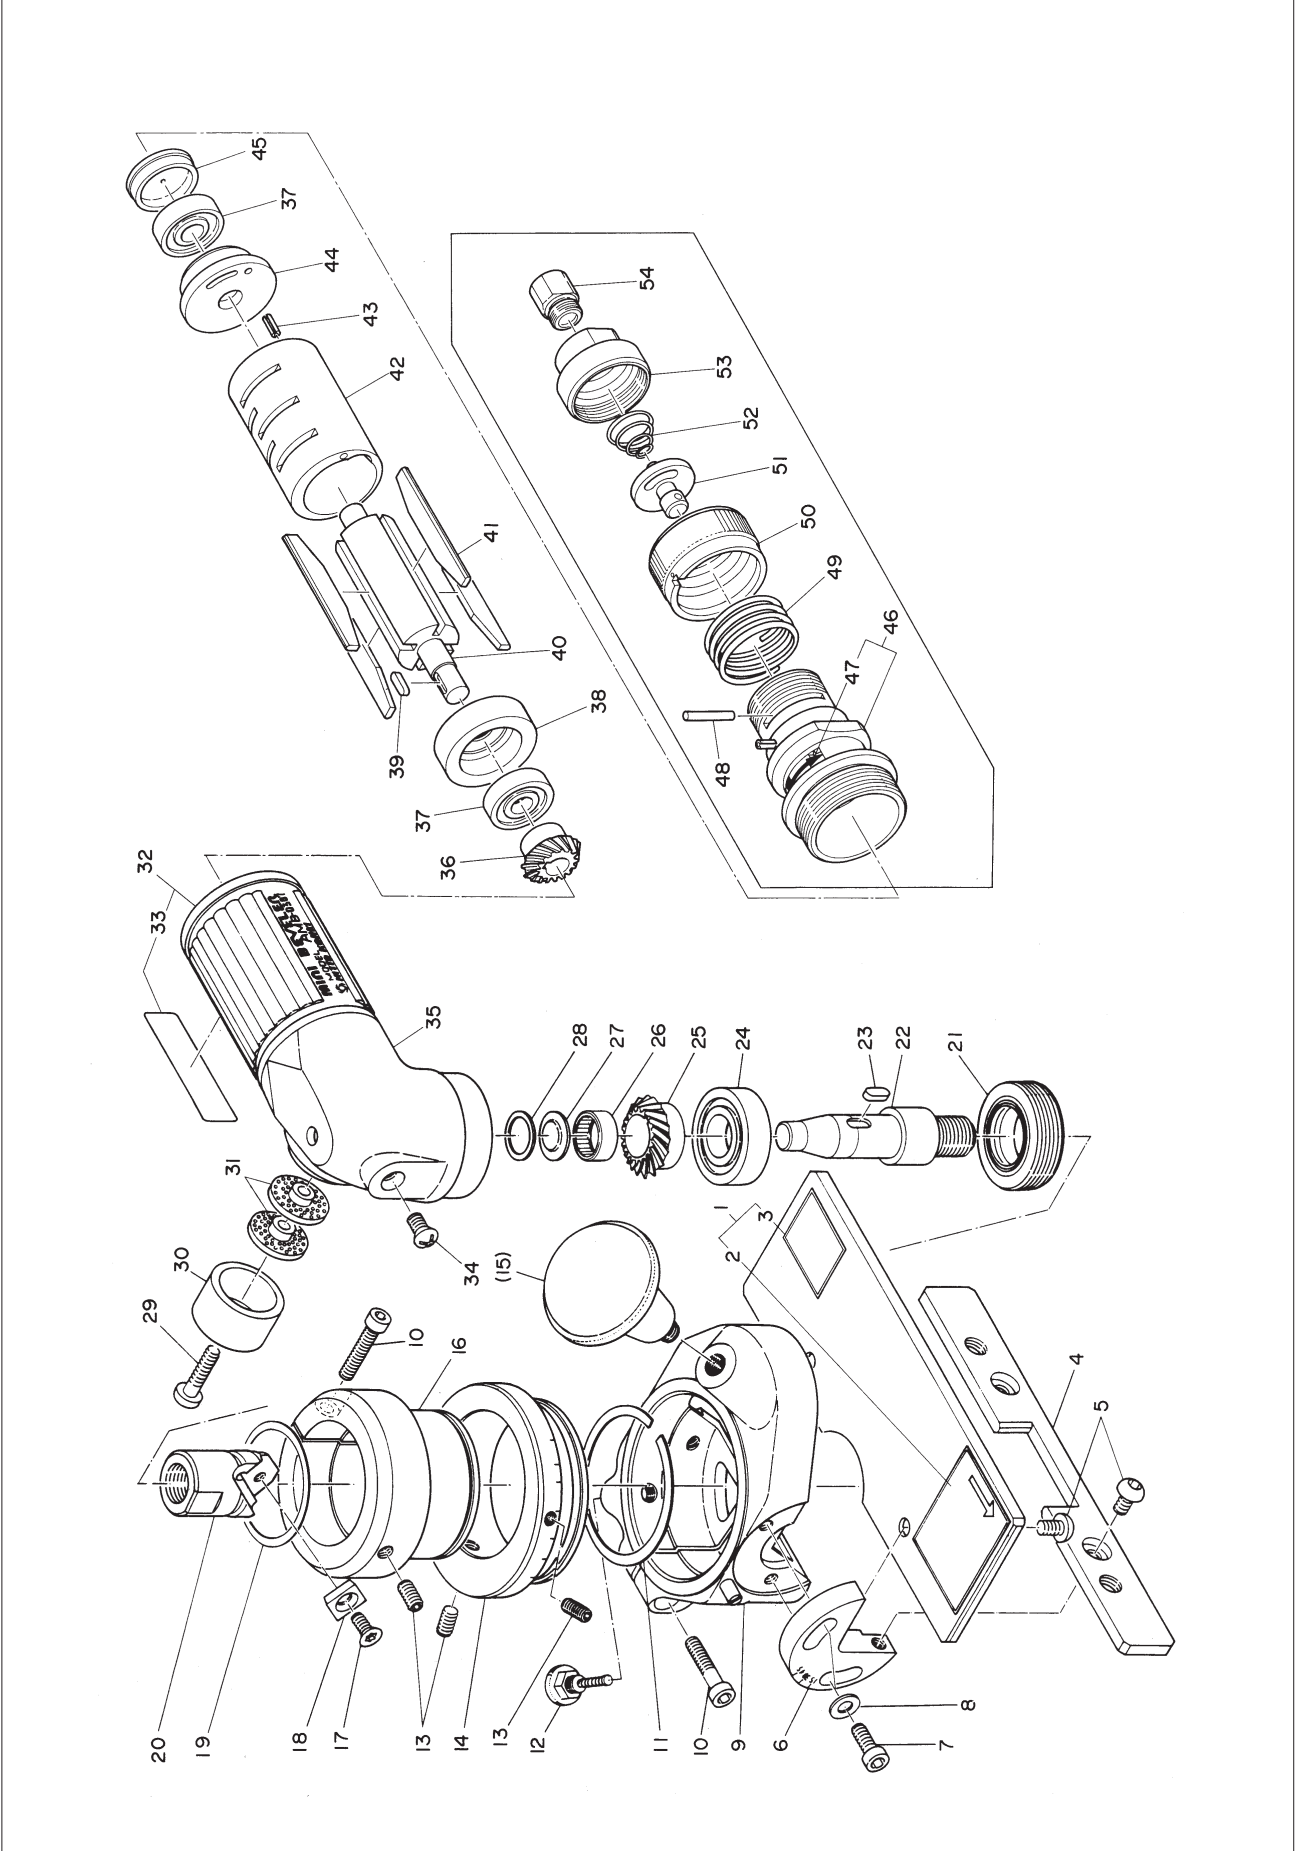

# MINI BEVELER AMB-0307 ASSEMBLY AND PARTS LIST

The part numbers with ( ) are included in the Assy parts written above them.

**AMB-0307 PARTS LIST**

No.	Part No.	Part Name	Q'ty	Price
1	TB02039	Plate A Assy	1 set	
2	(TP16975)	Warning -Label A	1	
3	(TQ01684)	Beveling Level -Label B	1	
4	TQ00210	Plate B	1	
5	TQ00211	Hex. Screw 5 X 8	4	
6	TP18065	Plate Guide	2	
7	TP02862	Hex. Bolt 5 X 15	4	
8	TP02152	Plain Washer M5	4	
9	TA9A895	Head Sub Assy A	1 set	
10	TP08013	Hex. Bolt 5 X 25	2	
11	TP18056	Concentric Snap Ring	1	
12	TA9A583	Stopper Assy	1 set	
13	TP04827	Hex. Set Screw 6 X 10	3	
14	TP18055	Eccentric Ring	1	
16	TQ00142	Aux. Ring	1	
17	TQ01629	Tip Fixing Screw 4X7	1	
18	TQ01628	Tip 12.7 w/ angle hole	1	
	TQ00139	Spacer 38.5 X 43.8 X 0.05		
	TQ00140	Spacer 38.5 X 43.8 X 0.1		
19	TQ00141	Spacer 38.5 X 43.8 X 0.2		
	TQ00298	Spacer 38.5 X 43.8 X 0.3		
20	TQ01630	Holder	1	
21	TA98634	Bearing Set Screw Assy	1 set	
22	TQ00954	Spindle	1	
23	TP00502	Sunk Key 4 X 4 X 9.5	1	
24	TP01609	Ball Bearing 6202Z	1	
25	TP14036	Gear	1	
26	TQ00955	Needle Bearing TA1010Z	1	
27	TP10100	Bearing Cover	1	
28	TP10826	Packing	1	
29	LP08450	+ Screw 5 X 25	1	
30	TP14041	Exhaust Cover	1	
31	CP20180	O Ring P-18	1	
32	TP14040	Silencer Plate	2	

**ACCESSORIES**

No.	Part No.	Part Name	Q'ty	Price
15	TA93017	Knob Assy	1 set	
	TP01939	Hex. Wrench Key 4	1	
	TV7A019	Cutting Tip (2 pc. set)	1	
	TP04696	Hex. Wrench Key 3	1	
	TP08584	Hex. Nut M8	2	
	TP17133	Hex. Screw 8 X 25	2	
	TV7A015	Spanner T-15F	1	
	TP02236	Reducer PT1/4 X NPT1/4	1	
	TQ01635	Instruction Manual	1	