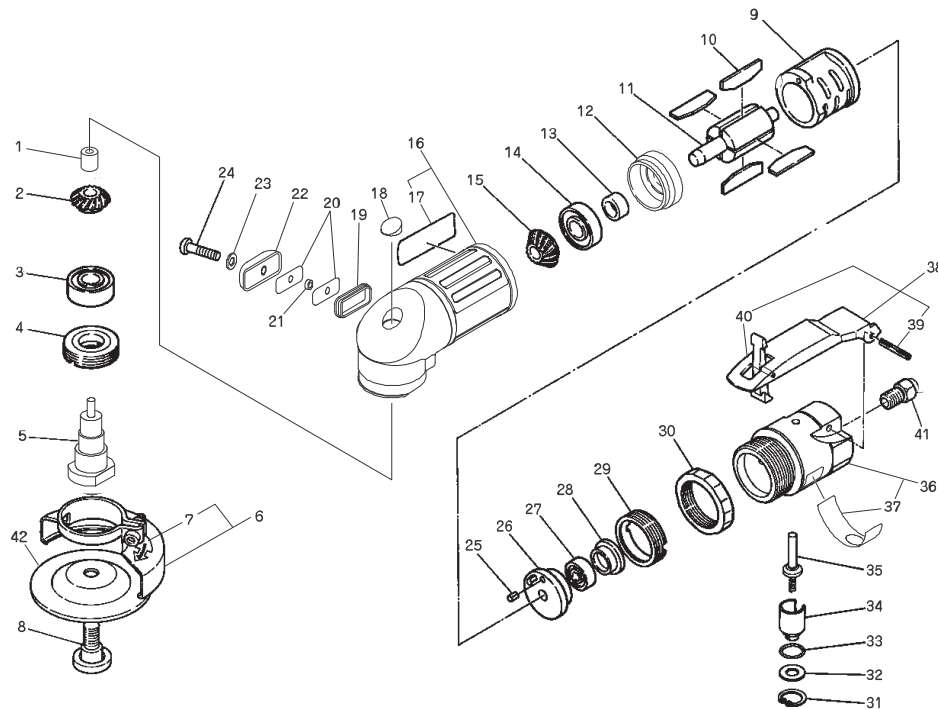

10. EXPLODED DIAGRAM : MLG-25

⚠ WARNING

This diagram is for your reference only. Do not attempt to service or repair the Tool.

Do not take the Tool apart. Contact an authorized Nitto dealer for all service and repair of the Tool.

Improper service and repair can cause accidents and service injuries.

Never attempt to modify the Tool.

Never attempt service or repair the Tool yourself.

The part numbers with ( ) are included in the Ass'y parts written above them.

No.	PartsNo.	Description	Qty	Price
1	TQ12638	Needle Bearing BK0609T2	1	
2	TQ12986	Gear 1² 22	1	
3	TP00498	Ball Bearing 6001ZZ	1	
4	TB08597	Bearing Set Screw Ass'y	1set	
5	TQ12620	Spindle	1	
6	TB08893	Wheel Guard Ass'y	1set	
7	(TQ13054)	Label Warning Wheel Guard	1	
8	TP17962	Disk Lock	1	
9	TP14222	Cylinder	1	
10	TB08602	Blade Ass'y (4 pcs.)	1set	
11	TP14224	Rotor	1	
12	TQ12622	End Plate B	1	
13	TP06322	Spacer 8² 11² 3	1	
14	TP00468	Ball Bearing 608ZZ	1	
15	TQ12985	Pinion 1² 15	1	
16	TB08892	Housing Ass'y	1set	
17	(TQ13052)	Label Warning CE Mark	1	
18	TQ12628	Plug	1	
19	TQ12649	Packing Cover	1	
20	TQ12630	Exhaust Plate	2	
21	TQ12658	Spacer 4EP-3	1	
22	TQ12629	Exhaust Cover	1	
23	TQ12647	Toothed Washer CW-4	1	
24	TQ12739	Raised Countersunk Head Screw 4² 12	1	

No.	PartsNo.	Description	Qty	Price
25	TP00496	Spring Pin 2.5² 6 AW	1	
26	TP10109	End Plate A	1	
27	TP03933	Ball Bearing 606ZZ	1	
28	TP10110	Cap	1	
29	TP10098	Lock Nut	1	
30	TP03468	Lock Ring	1	
31	TP03695	Internal Retaining Ring C-12	1	
32	TP06326	Spacer 6² 12² 1.2	1	
33	TP11997	O-Ring KS-7	1	
34	TP06325	Adjust Valve	1	
35	TA93070	Valve Stem Ass'y	1set	
36	TB08895	Valve Body Sub Ass'y	1set	
37	(TQ13053)	Label Model	1	
38	TB01152	Lever Ass'y	1set	
39	(TP00460)	Spring Pin 3² 22 AW	1	
40	(TP05498)	Spring Pin 2² 16 AW	1	

Accessories

No.	PartsNo.	Description	Qty	Price
41	TP02236	Bushing R1/4xNPT1/4	1	
42	¹	Grinding Wheel GS#80² 58	1	
	TQ12633	Single Ended Spanner 19	1	
	TP04004	Hex. Socket Screw Key 5	1	
	TQ13055	Instruction Manual	1	
	¹	Declaration of Conformity	1