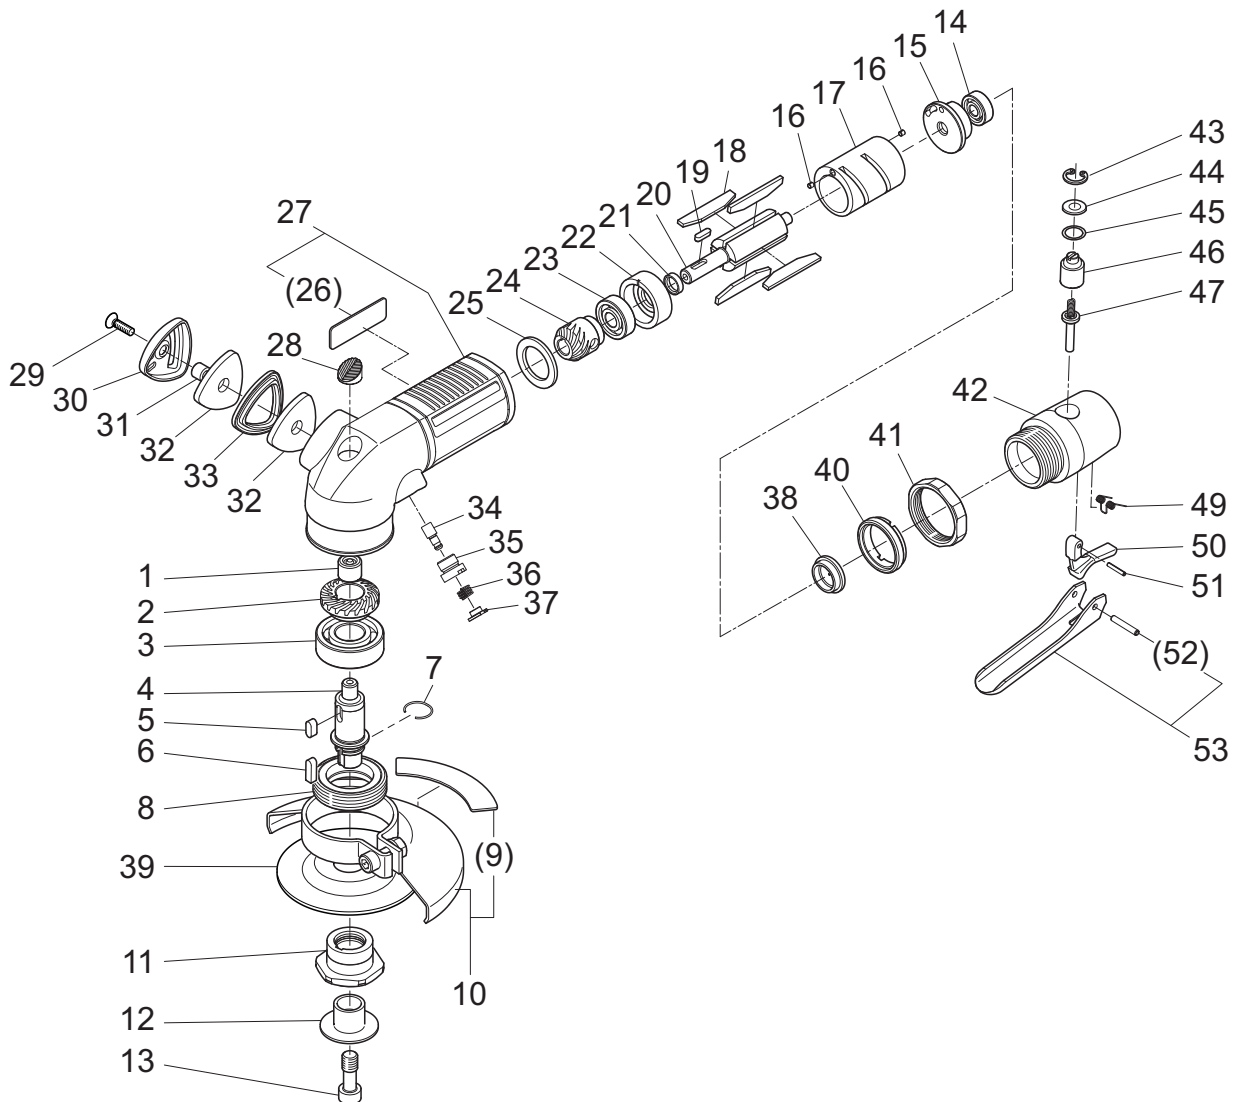

*1 indicates a consumable item, *2 indicates a commercial item. Parts inside () are components of the above assembly.

No.	Part no.	Part name	Quantity
*2	1	TQ00893 Needle Bearing BK0810	1
*1	2	TQ14867 Spiral Bevel Gear 1.25×25	1
*1 *2	3	TP01609 Ball Bearing 6202ZZ	1
	4	TQ14868 Spindle	1
	5	TP00502 Parallel Key 4×4×9.5 Both Ends Round	1
	6	TQ14906 Parallel Key 4×4×13.3 One End Round	1
	7	TQ14977 Stop Ring I-0.8×15.4	1

No.	Part no.	Part name	Quantity
8	TB08883	Bearing Set Screw Ass'y	1 set
10	TB10499	Wheel Guard Ass'y	1 set
(9)	(TQ15325)	Label Warning Wheel Guard	1
11	TQ14885	Driving Flange	1
12	TQ14991	Outer Flange Ø16	1
13	TP09932	Outer Flange Bolt	1
*1 *2	14	TP03933	Ball Bearing 606ZZ
	15	TQ14869	End Plate A
	16	TP00496	Spring Pin 2.5×6 AW
	17	TQ15014	Cylinder
*1	18	TB10330	Blade Ass'y
	19	TP10130	Parallel Key 3×3×10 Both Ends Round
	20	TQ14940	Rotor
	21	TP06322	Spacer 8×11×3
	22	TP14931	End Plate B
*1 *2	23	TP00468	Ball Bearing 608ZZ
*1	24	TQ14873	Spiral Bevel Gear L1.25×13
	25	TP10101	Spacer 19×28×2
	27	TB10425	Housing Sub Ass'y
	(26)	(TQ15291)	Label Warning
	28	TQ15005	Plug 40S
	29	TQ14946	+ Countersunk Head Screw 4×14
	30	TQ14878	Exhaust Cover
	31	TQ14880	Spacer
*1	32	TQ14881	Muffler
	33	TQ14879	Packing Cover
	34	TQ14863	Lock Pin
	35	TQ14865	Pin Guide
	36	TQ14864	Spring 0.6×6.9×8
	37	TQ14866	Lock Button
	38	TP10110	Cap
	39	TP14948	Back-up Pad
	40	TP10098	Lock Nut
	41	TP03468	Lock Ring
	42	TP15211	Valve Main Unit
	43	TP03695	Internal Retaining Ring C-12
	44	TP06326	Spacer 6×12×1.2
	45	TP11997	O-Ring KS-7
	46	TP06325	Adjust Valve
	47	TA99300	Valve Stem Ass'y
	49	TP14340	Torsion Spring
	50	TP14339	Lock Lever
	51	TP09434	Spring Pin 2×12
	53	TA96253	Throttle Lever Ass'y
	(52)	(TP01921)	Spring Pin 3×18

Accessories

No.	Part no.	Part name	Quantity
	TP04004	5 mm Hex. Socket Screw Key	1
	TP00170	6 mm Hex. Socket Screw Key	1
	TP02236	Bushing R 1/4×NPT 1/4	1
	TQ15292	Instruction Manual (this document)	1